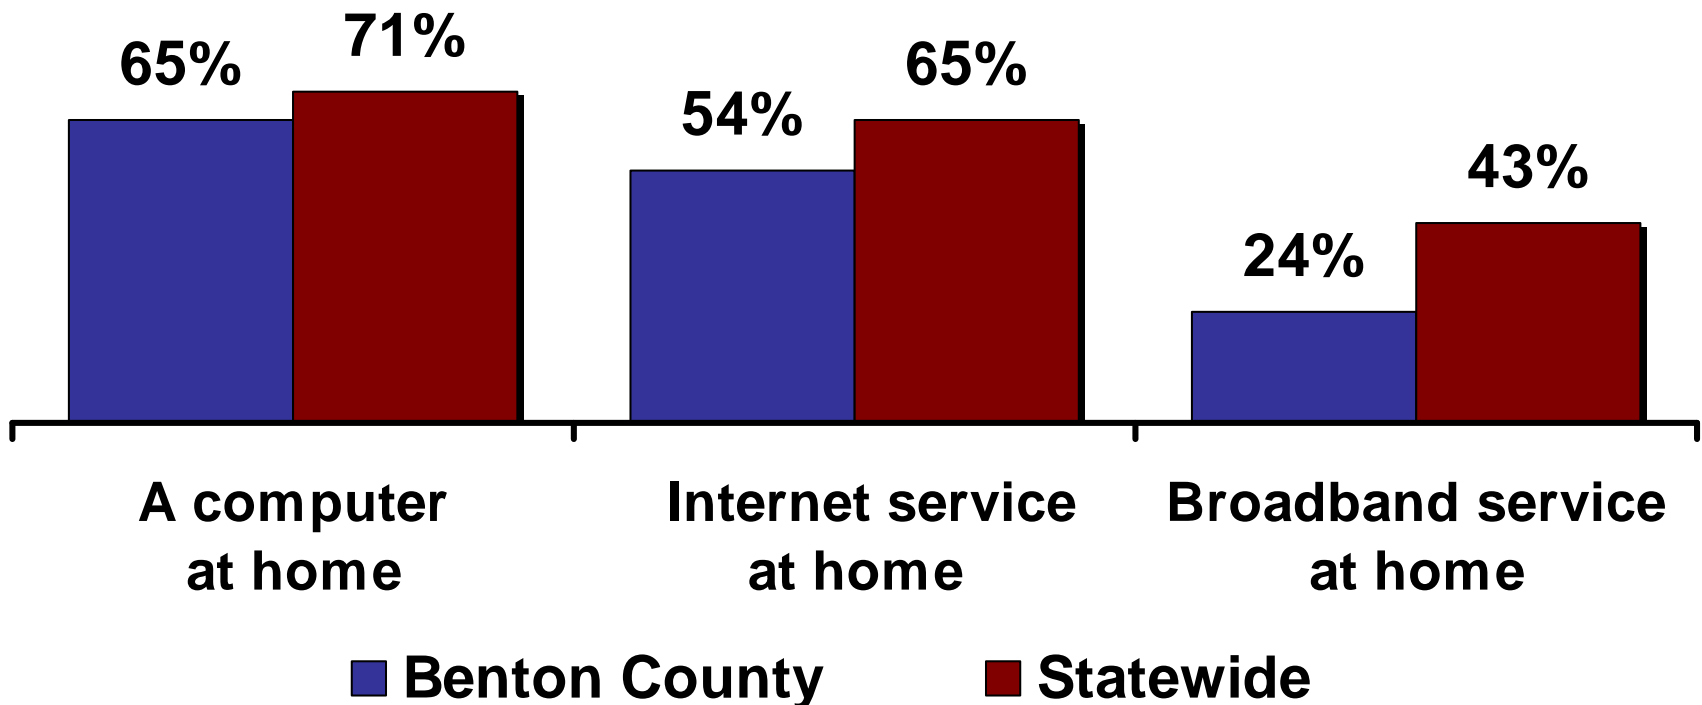

2007 Connected Tennessee Consumer Technology Assessment for Benton County, Tennessee

Residential Technology Assessment for Benton County

Percent of residents who have:

(n = 100 Benton County residents, weighted by age and gender)

Source: 2007 Connected Tennessee Residential Technology Assessment

Internet Applications Used by Benton County Residents

Percent of residents who access the Internet and say they use the following applications:

Q: Which of the following activities do you conduct on the Internet?
 (n = 72 Benton County residents who access the Internet, weighted by age and gender)

Source: 2007 Connected Tennessee Residential Technology Assessment