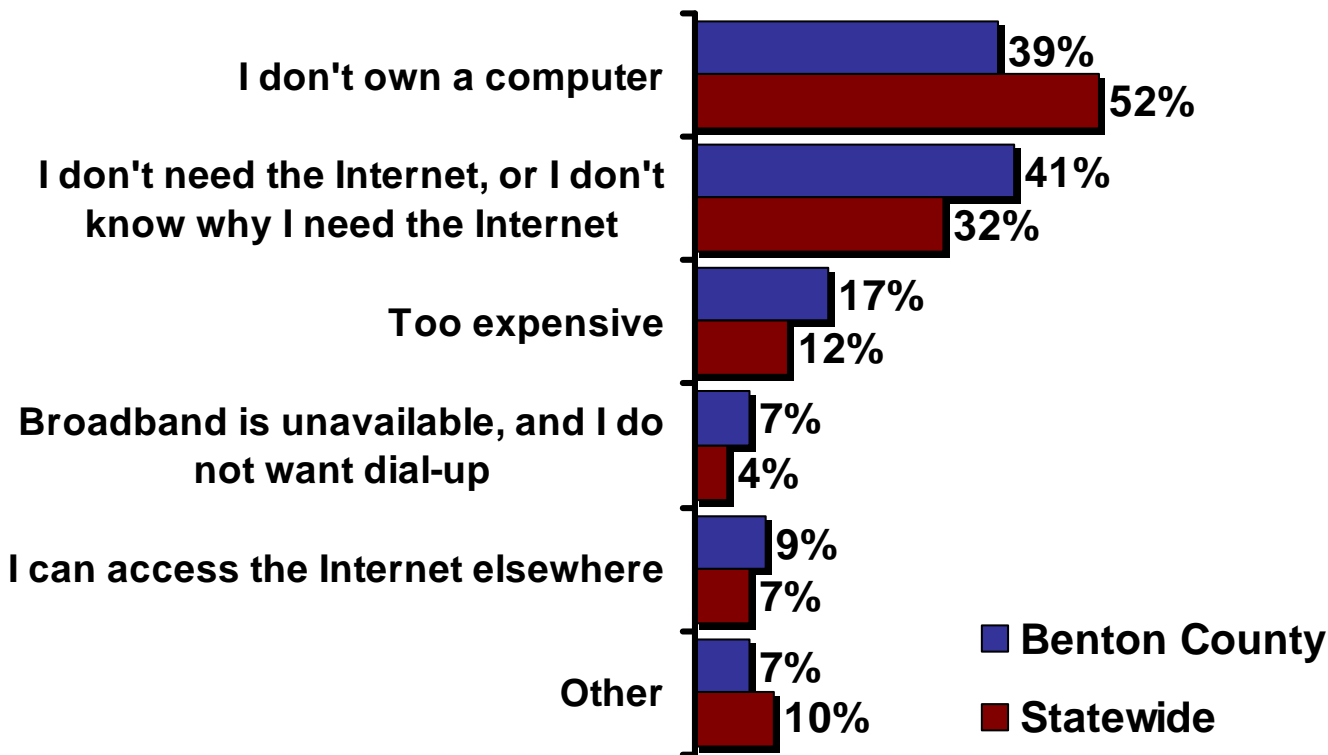

Barriers to Internet Adoption

Why Benton County residents do not have an Internet connection at home:

Q: Why don't you subscribe to the Internet at home?

(n = 45 Benton County residents with no Internet connection at home, weighted by age and gender)

© Do Not Copy Without Written Permission

Source: 2007 Connected Tennessee Residential Technology Assessment

www.connectedtennessee.org