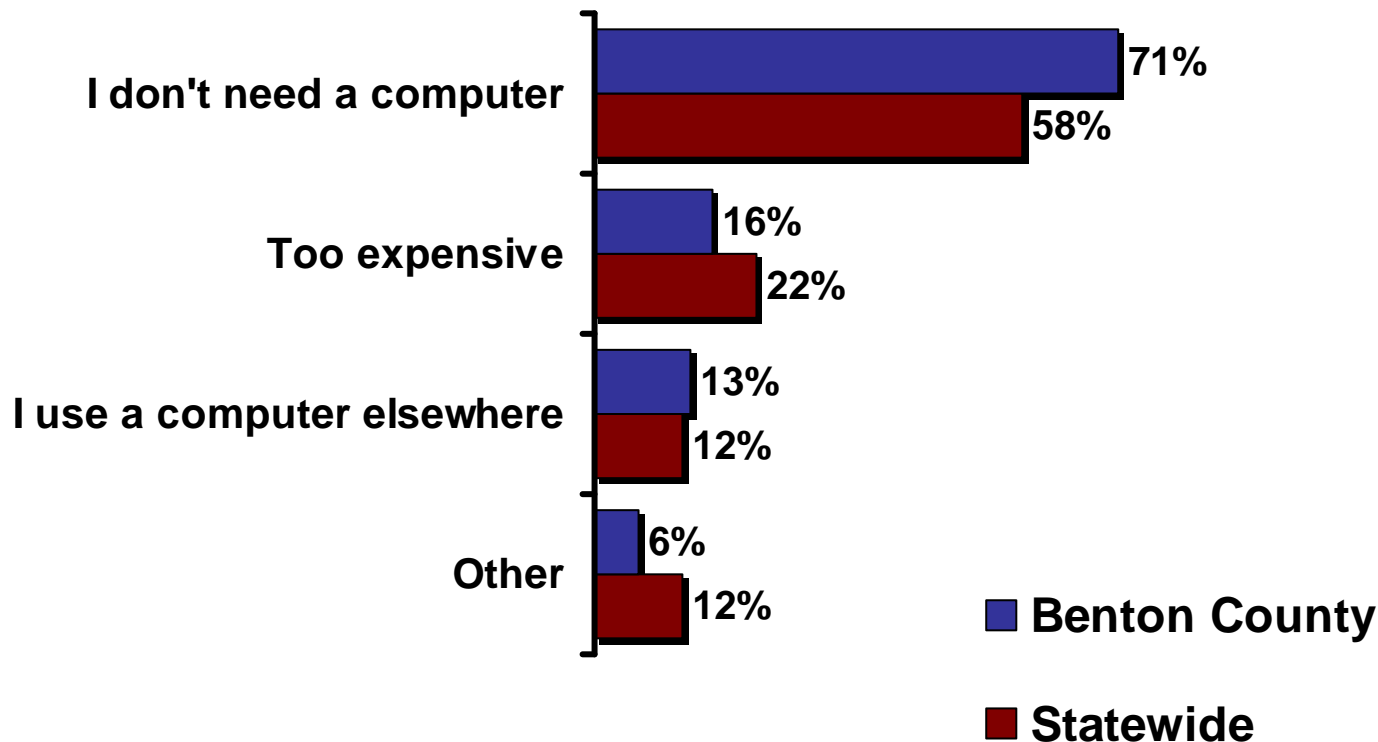

Barriers to Computer Ownership

Why Benton County residents do not own a computer:

Q: *Why don't you have a computer at home?*

(*n* = 33 Benton County residents with no computer at home, weighted by age and gender)

© Do Not Copy Without Written Permission

Source: 2007 Connected Tennessee Residential Technology Assessment

www.connectedtennessee.org