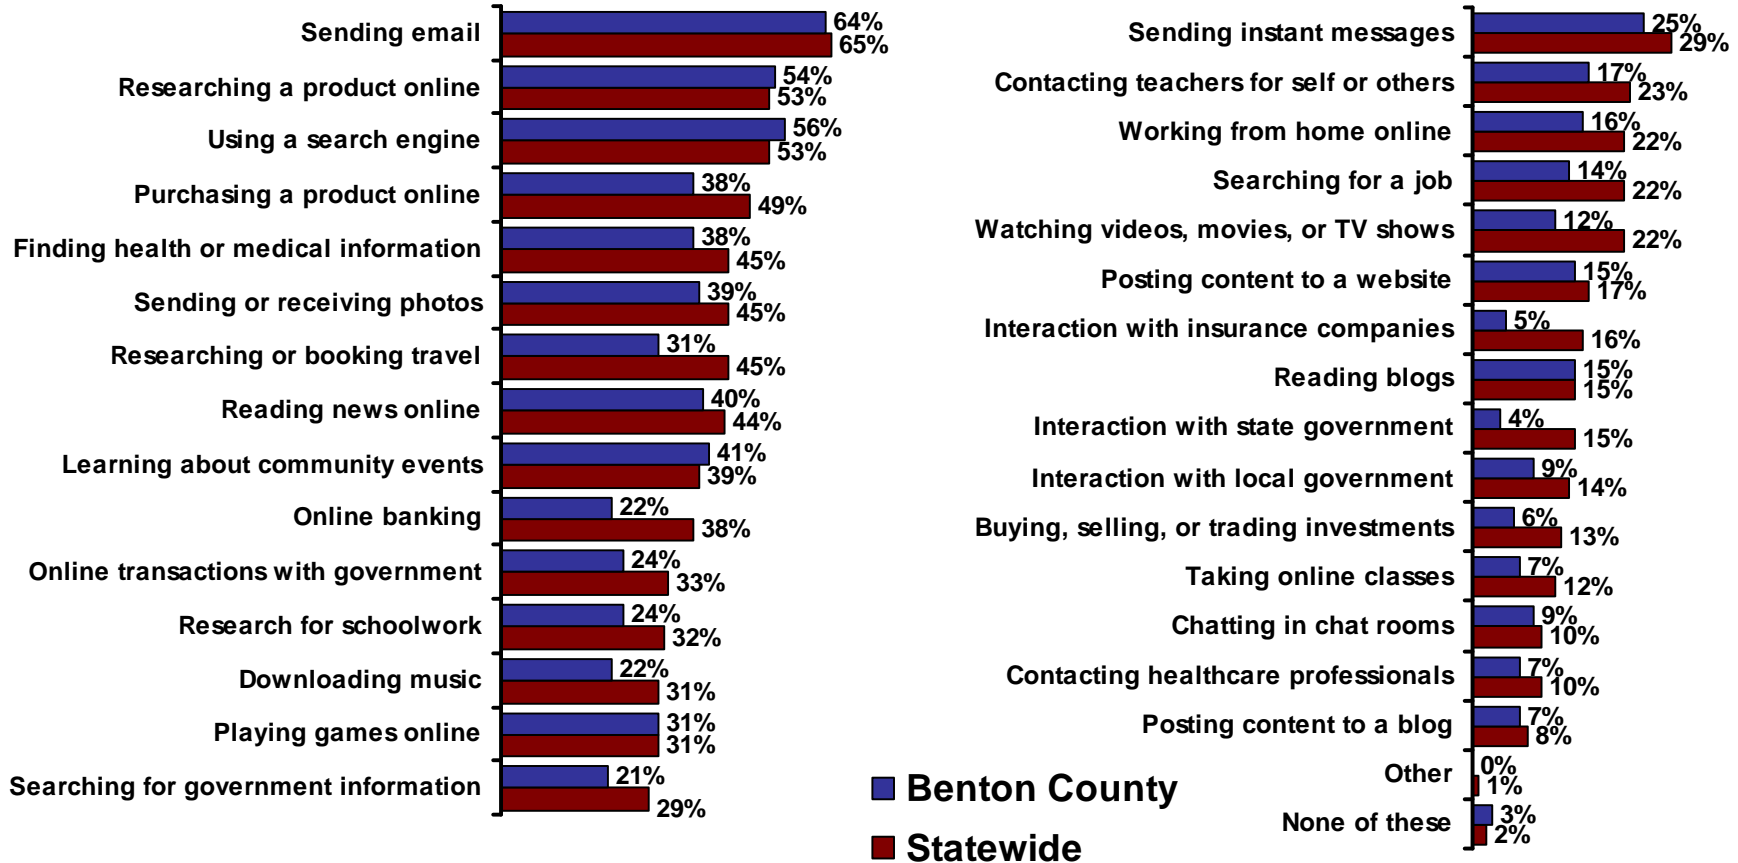

2007 Connected Tennessee Consumer Technology Assessment for Benton County, Tennessee

Residential Technology Assessment for Benton County

Percent of residents who have:

(n = 100 Benton County residents, weighted by age and gender)

Source: 2007 Connected Tennessee Residential Technology Assessment

Internet Applications Used by Benton County Residents

Percent of residents who access the Internet and say they use the following applications:

Q: Which of the following activities do you conduct on the Internet?
 (n = 72 Benton County residents who access the Internet, weighted by age and gender)

Source: 2007 Connected Tennessee Residential Technology Assessment