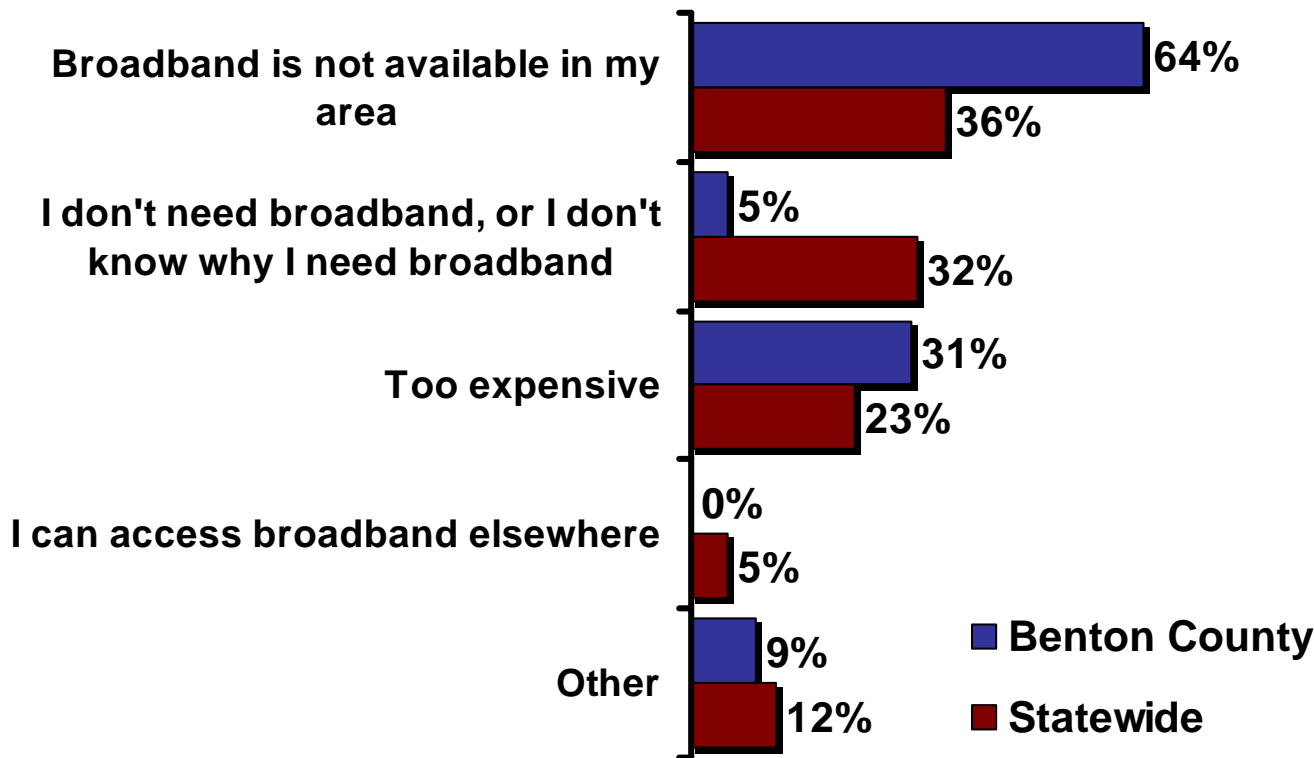

Barriers to Broadband Adoption

Why Benton County residents with dial-up do not subscribe to broadband:

Q: Why don't you subscribe to broadband Internet service?

(n = 26 Benton County residents who rely exclusively on dial-up service at home, weighted by age and gender)

© Do Not Copy Without Written Permission

Source: 2007 Connected Tennessee Residential Technology Assessment

www.connectedtennessee.org