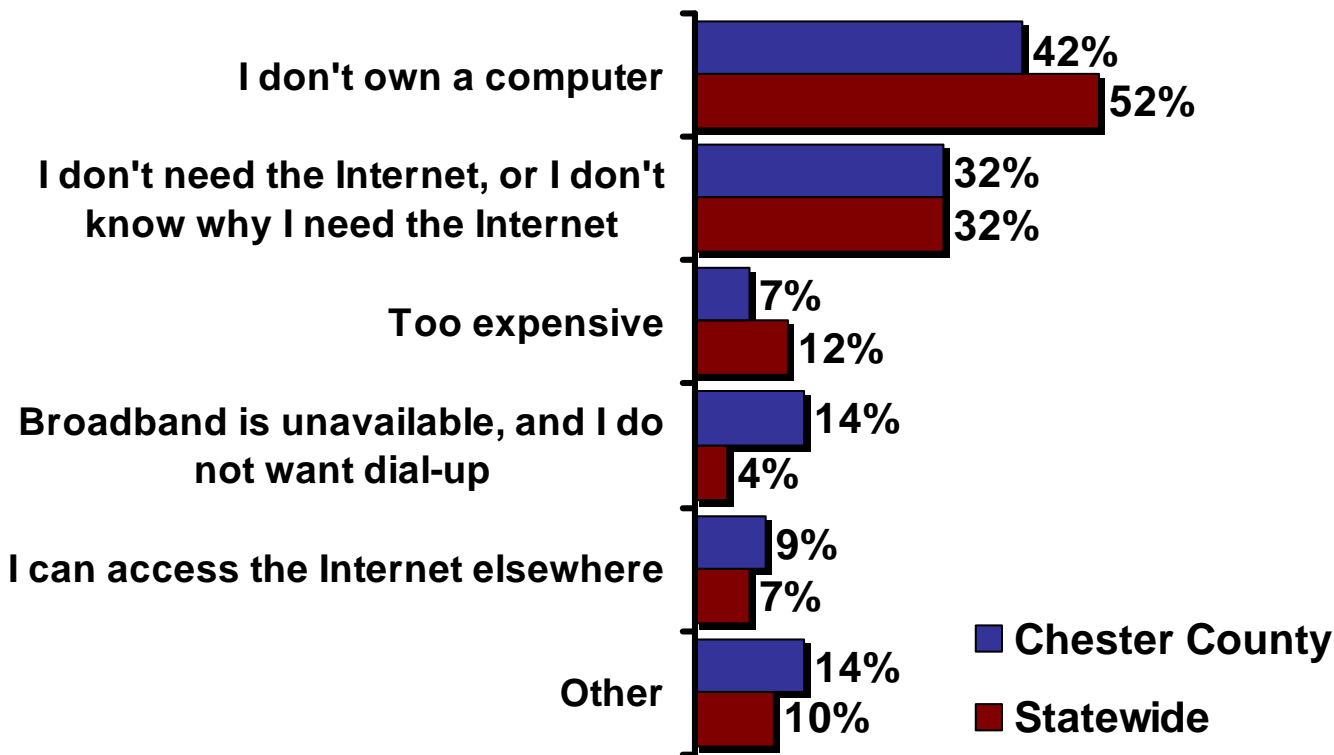

Barriers to Internet Adoption

Why Chester County residents do not have an Internet connection at home:

Q: Why don't you subscribe to the Internet at home?

(n = 48 Chester County residents with no Internet connection at home, weighted by age and gender)

© Do Not Copy Without Written Permission

Source: 2007 Connected Tennessee Residential Technology Assessment

www.connectedtennessee.org