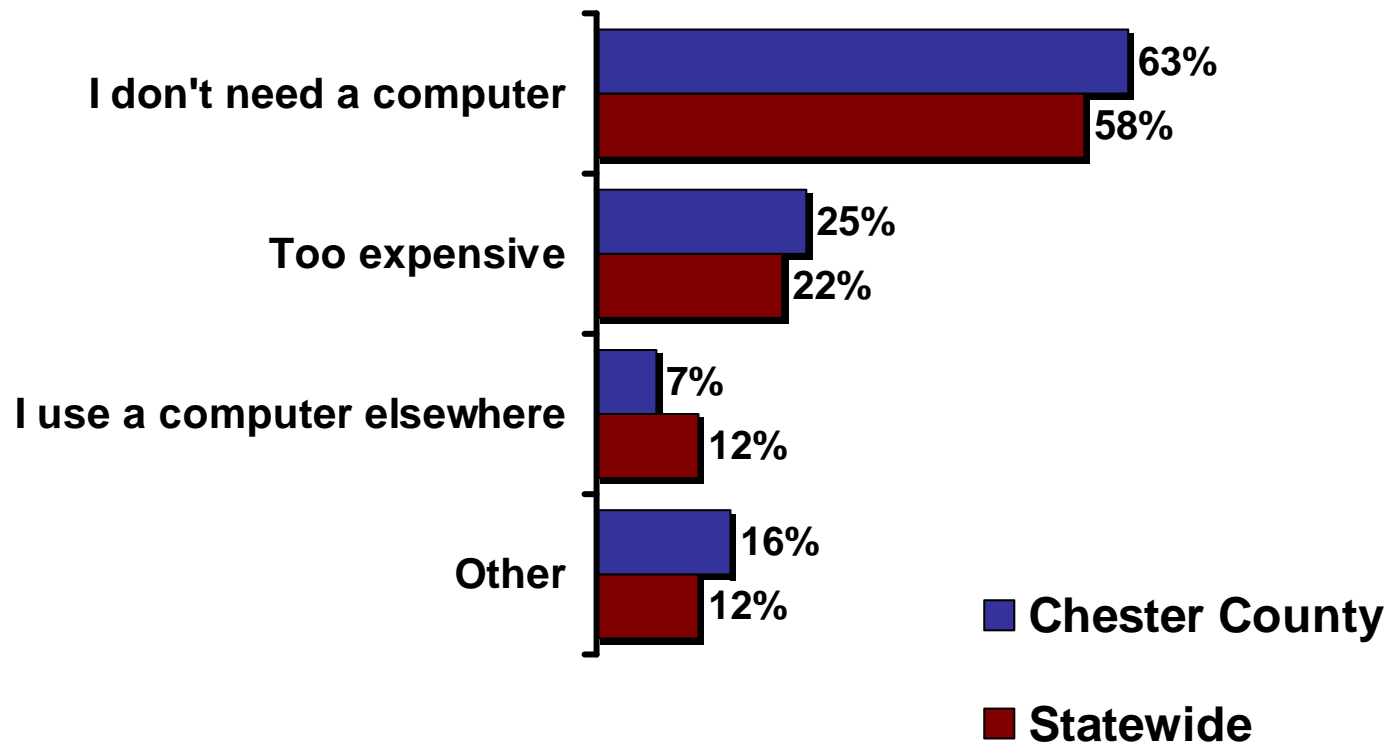

Barriers to Computer Ownership

Why Chester County residents do not own a computer:

Q: Why don't you have a computer at home?

(n = 32 Chester County residents with no computer at home, weighted by age and gender)

© Do Not Copy Without Written Permission

Source: 2007 Connected Tennessee Residential Technology Assessment

www.connectedtennessee.org