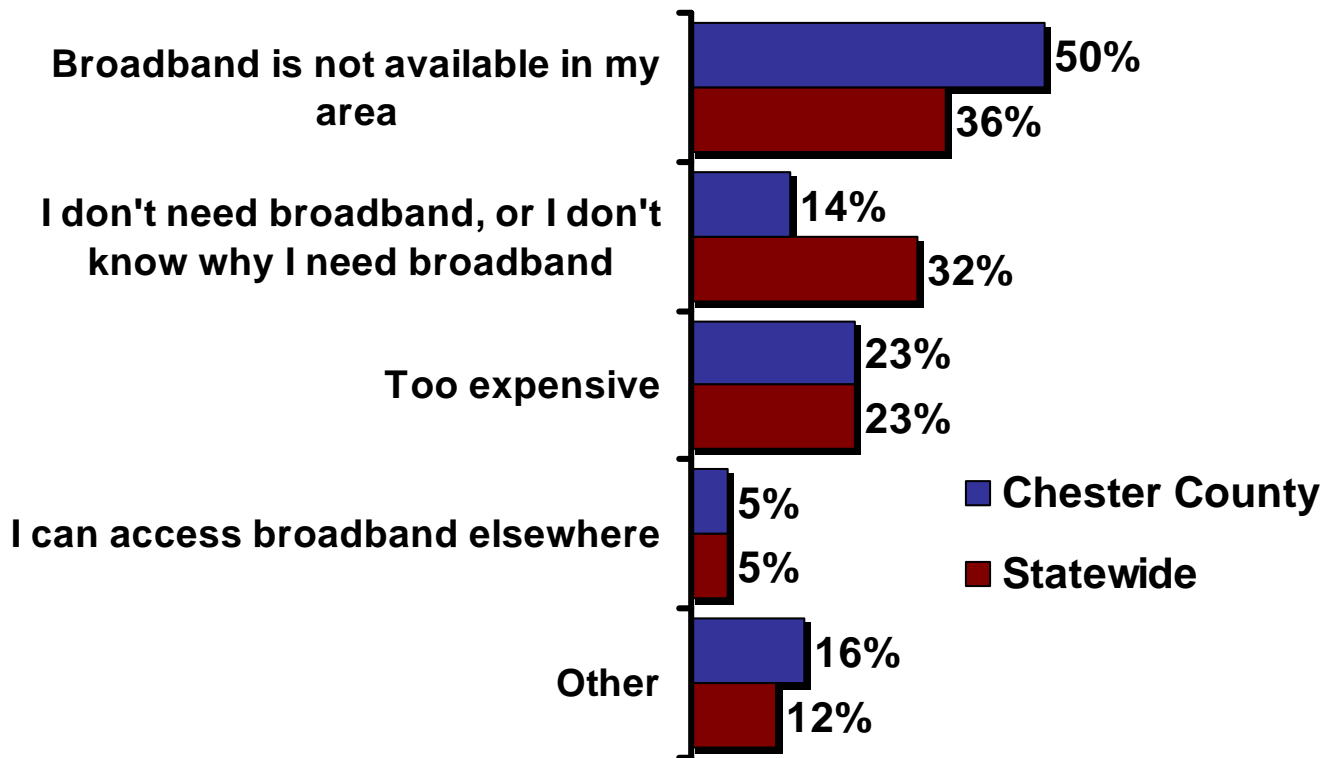

Barriers to Broadband Adoption

Why Chester County residents with dial-up do not subscribe to broadband:

Q: Why don't you subscribe to broadband Internet service?

(n = 21 Chester County residents who rely exclusively on dial-up service at home, weighted by age and gender)

© Do Not Copy Without Written Permission

Source: 2007 Connected Tennessee Residential Technology Assessment

www.connectedtennessee.org