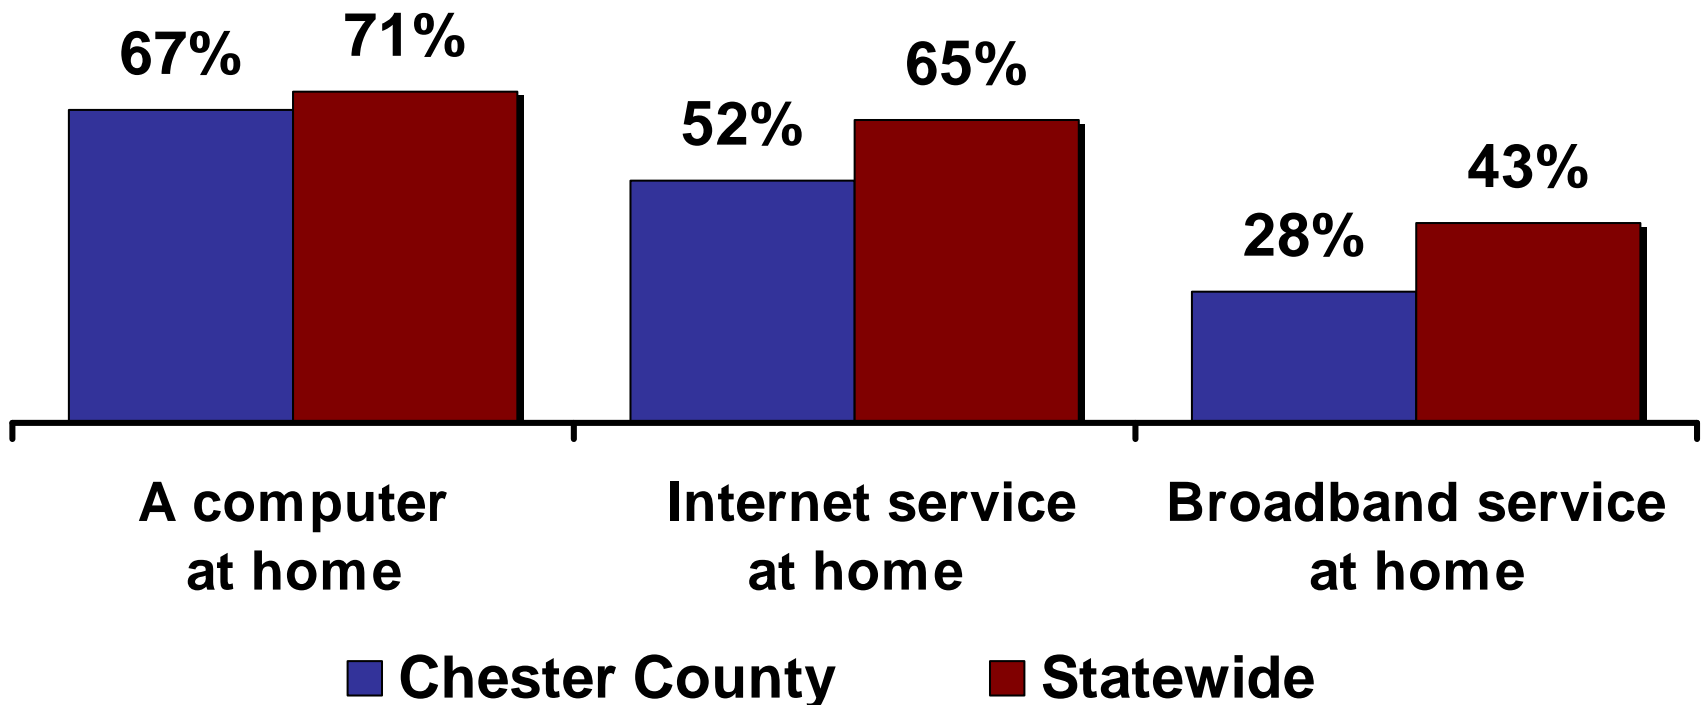

2007 Connected Tennessee Consumer Technology Assessment for Chester County, Tennessee

Residential Technology Assessment for Chester County

Percent of residents who have:

(n = 100 Chester County residents, weighted by age and gender)

© Do Not Copy Without Written Permission

Source: 2007 Connected Tennessee Residential Technology Assessment

www.connectedtennessee.org

Internet Applications Used by Chester County Residents

Percent of residents who access the Internet and say they use the following applications:

Q: Which of the following activities do you conduct on the Internet?
 (n = 71 Chester County residents who access the Internet, weighted by age and gender)

Source: 2007 Connected Tennessee Residential Technology Assessment