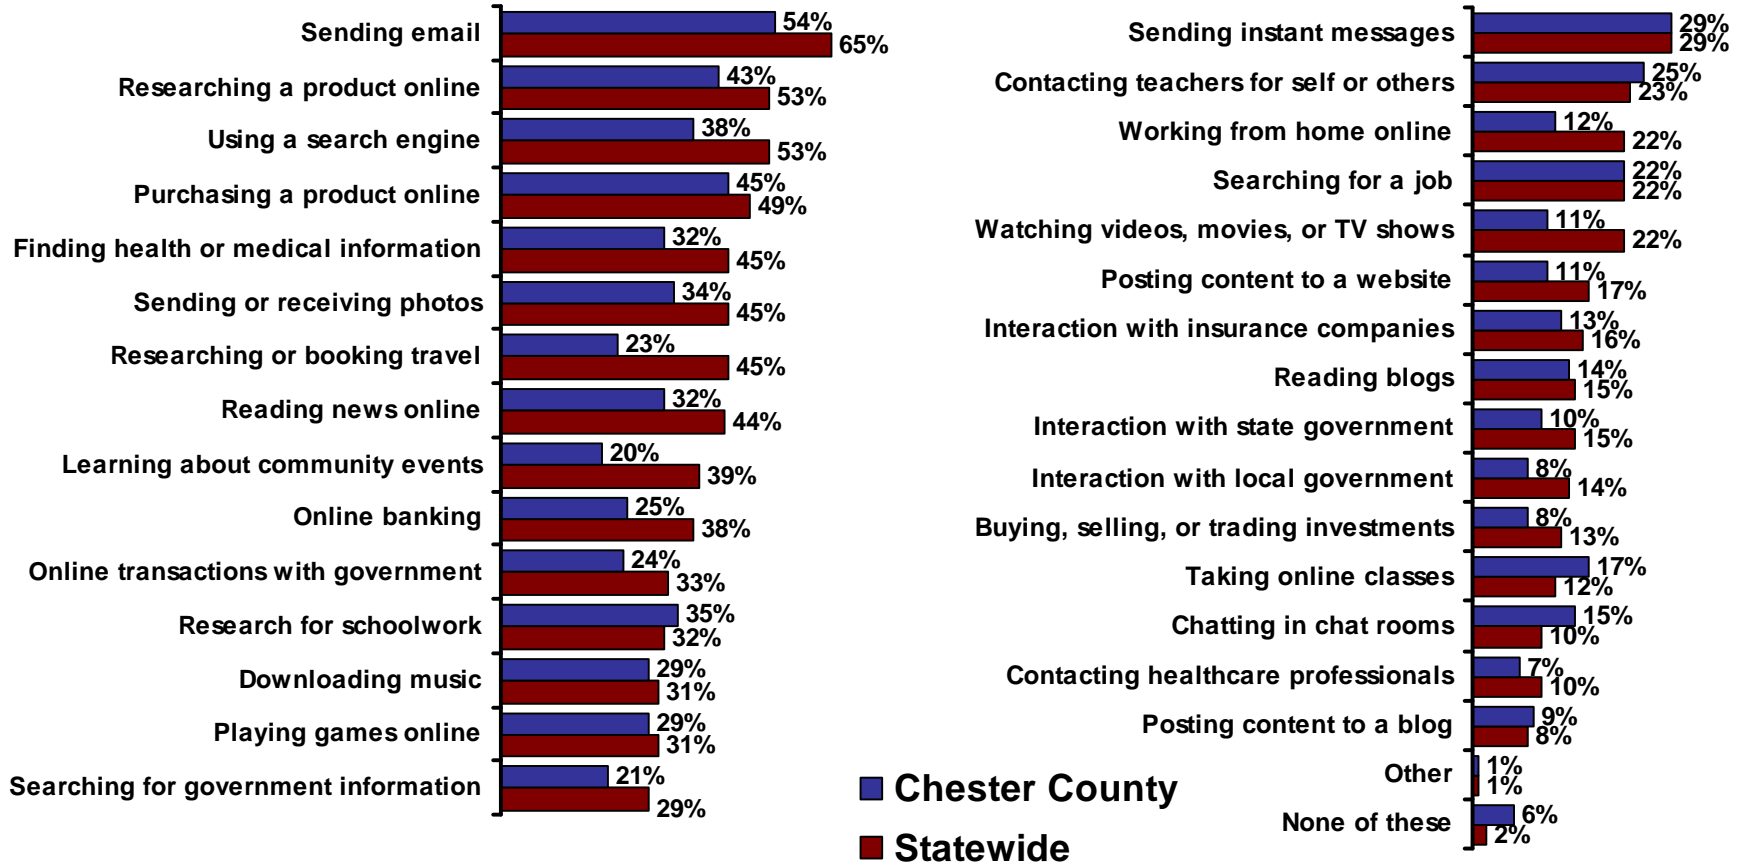

© Do Not Copy Without Written Permission

Source: 2007 Connected Tennessee Residential Technology Assessment

www.connectedtennessee.org

Internet Applications Used by Chester County Residents

Percent of residents who access the Internet and say they use the following applications:

Q: Which of the following activities do you conduct on the Internet?
 (n = 71 Chester County residents who access the Internet, weighted by age and gender)

Source: 2007 Connected Tennessee Residential Technology Assessment