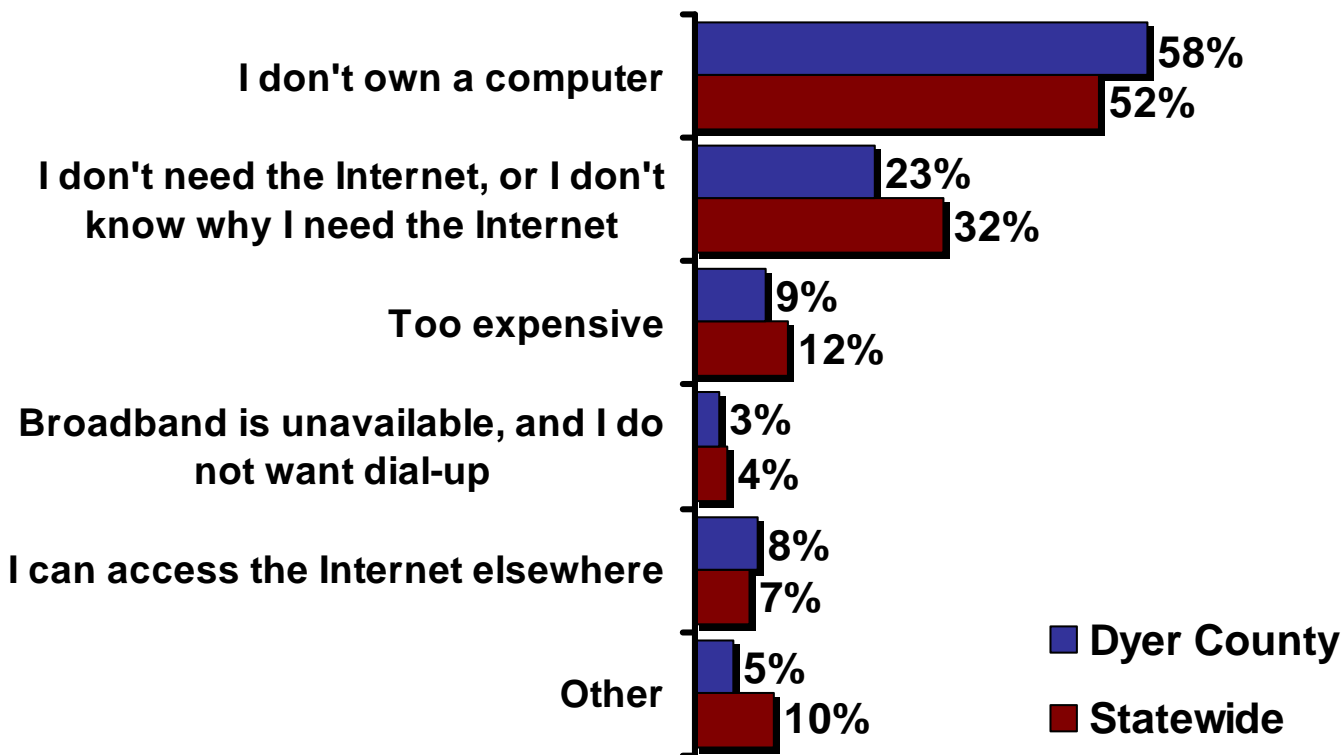

Barriers to Internet Adoption

Why Dyer County residents do not have an Internet connection at home:

Q: Why don't you subscribe to the Internet at home?

(n = 35 Dyer County residents with no Internet connection at home, weighted by age and gender)

© Do Not Copy Without Written Permission

Source: 2007 Connected Tennessee Residential Technology Assessment

www.connectedtennessee.org