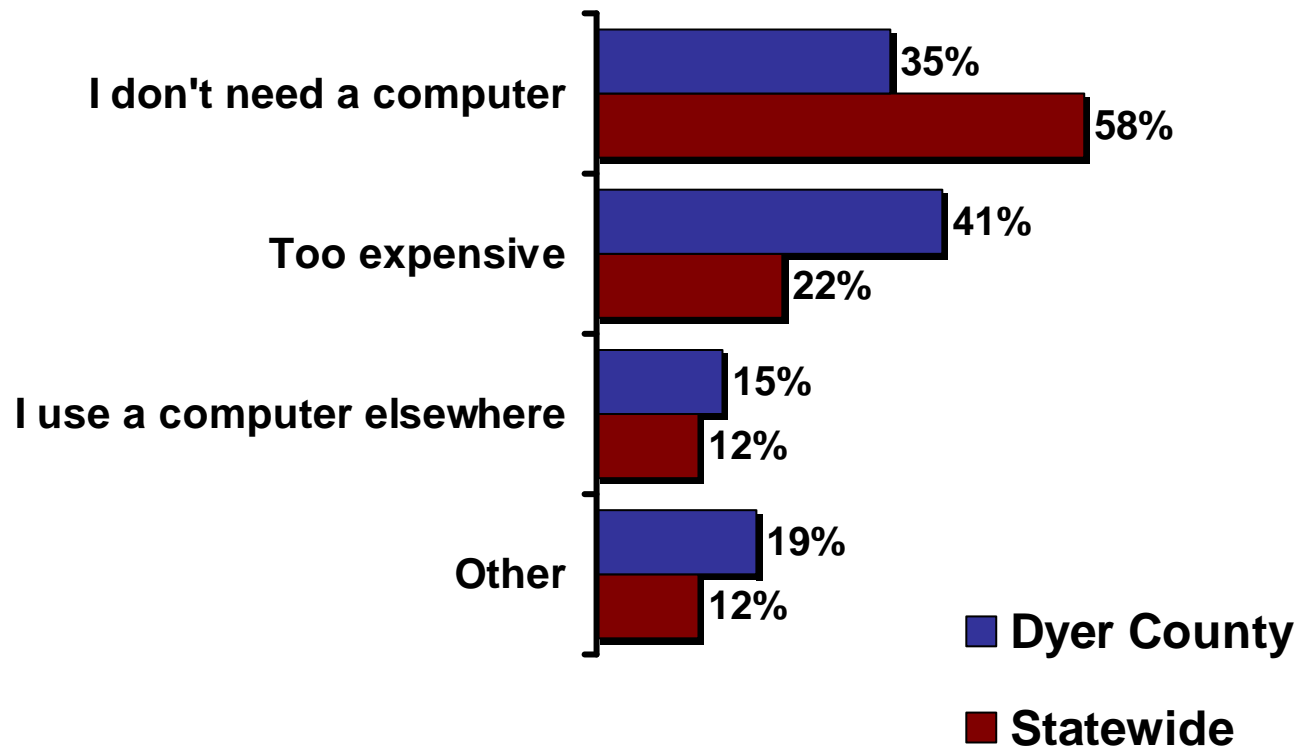

Barriers to Computer Ownership

Why Dyer County residents do not own a computer:

Q: Why don't you have a computer at home?

(n = 32 Dyer County residents with no computer at home, weighted by age and gender)

© Do Not Copy Without Written Permission

Source: 2007 Connected Tennessee Residential Technology Assessment

www.connectedtennessee.org