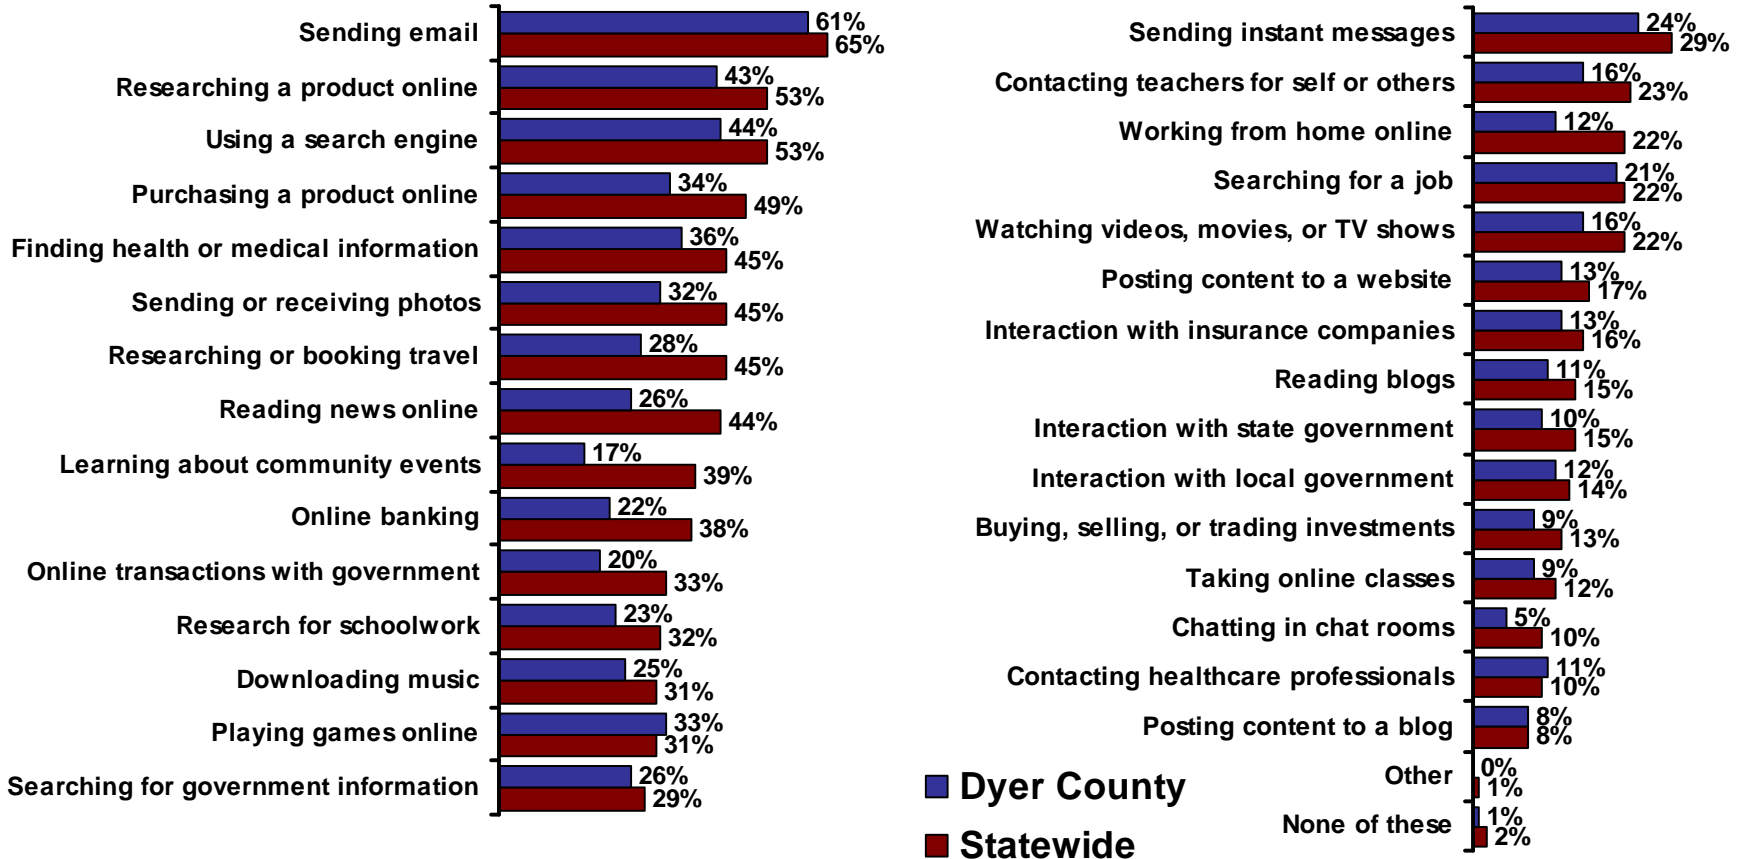

2007 Connected Tennessee Consumer Technology Assessment for Dyer County, Tennessee

Residential Technology Assessment for Dyer County

Percent of residents who have:

(n = 100 Dyer County residents, weighted by age and gender)

Source: 2007 Connected Tennessee Residential Technology Assessment

Internet Applications Used by Dyer County Residents

Percent of residents who access the Internet and say they use the following applications:

Q: Which of the following activities do you conduct on the Internet?
 (n = 74 Dyer County residents who access the Internet, weighted by age and gender)

Source: 2007 Connected Tennessee Residential Technology Assessment