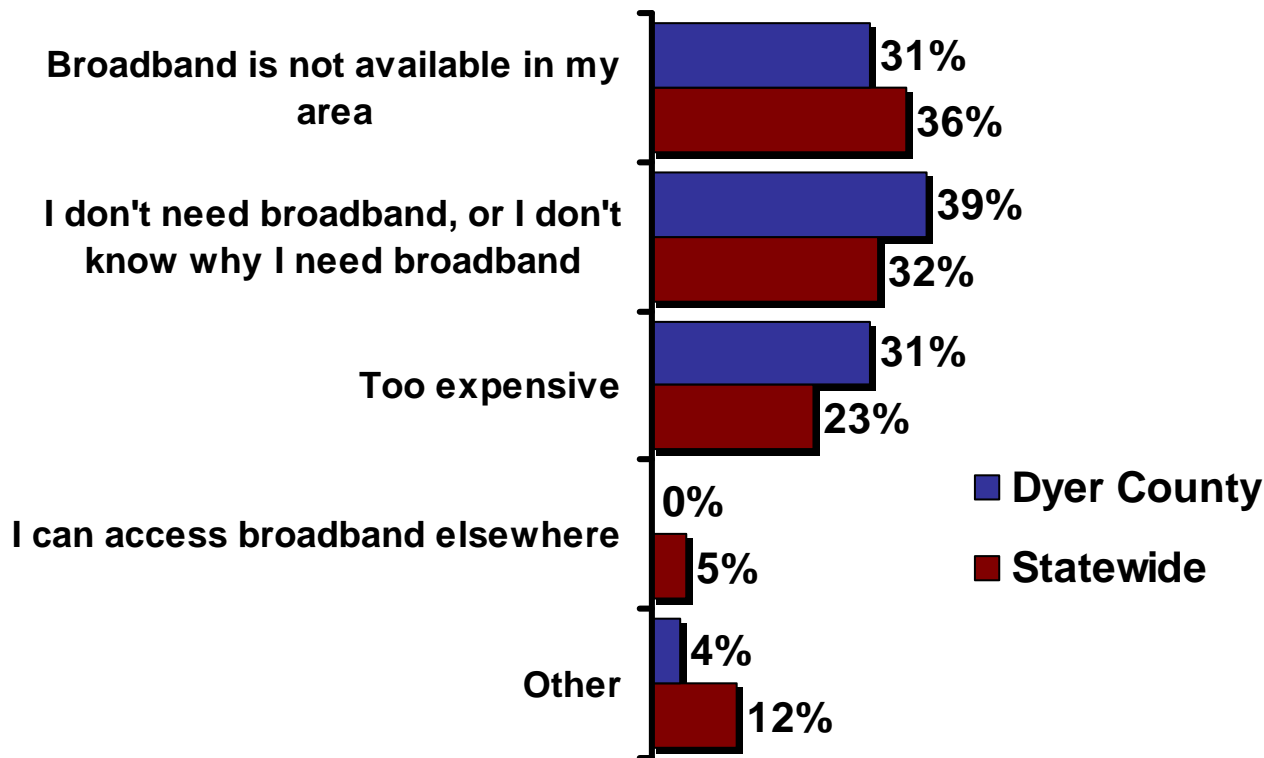

Barriers to Broadband Adoption

Why Dyer County residents with dial-up do not subscribe to broadband:

Q: Why don't you subscribe to broadband Internet service?

(n = 26 Dyer County residents who rely exclusively on dial-up service at home, weighted by age and gender)

© Do Not Copy Without Written Permission

Source: 2007 Connected Tennessee Residential Technology Assessment

www.connectedtennessee.org