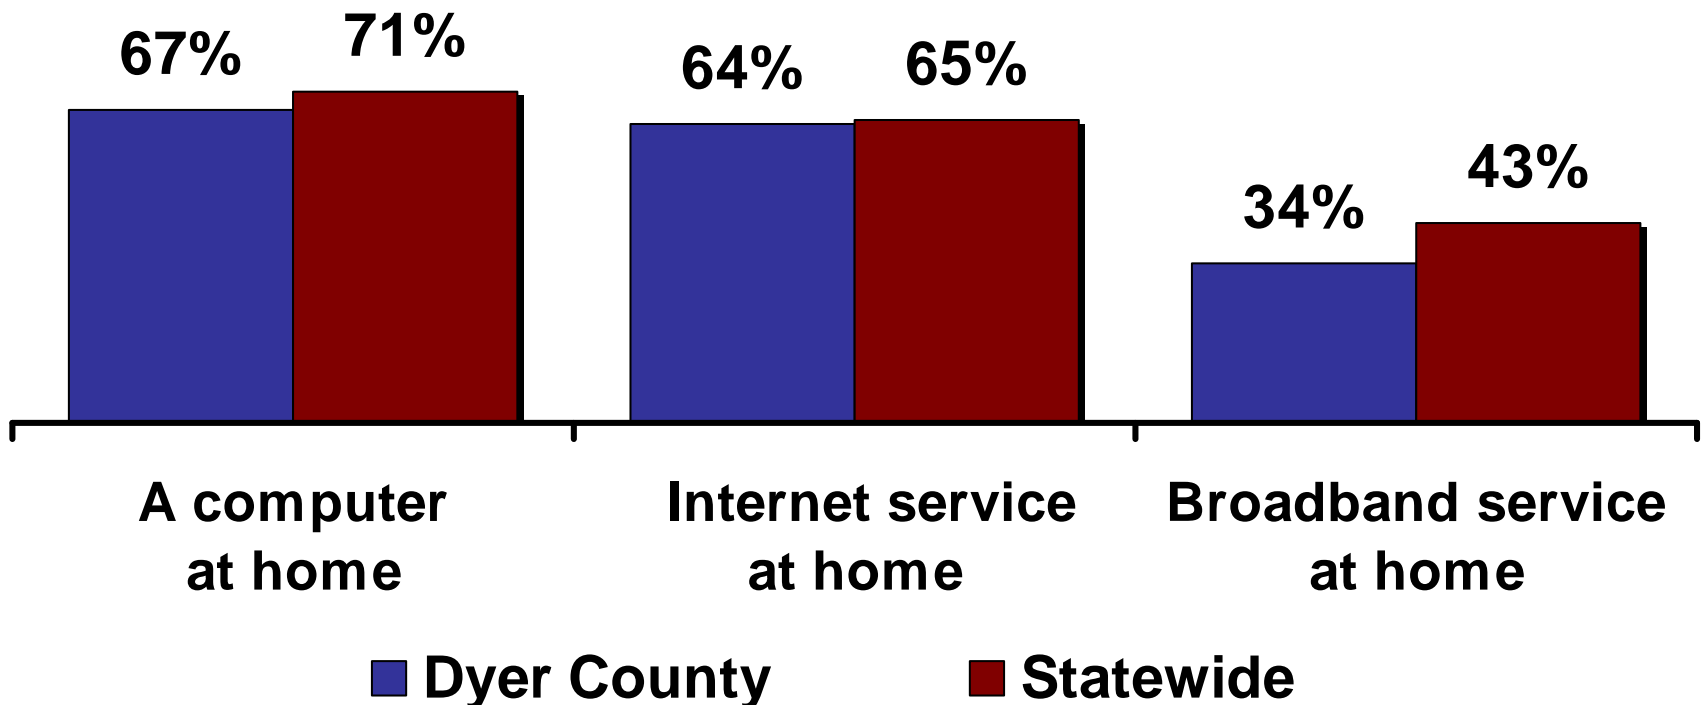

2007 Connected Tennessee Consumer Technology Assessment for Dyer County, Tennessee

Residential Technology Assessment for Dyer County

Percent of residents who have:

(n = 100 Dyer County residents, weighted by age and gender)

Source: 2007 Connected Tennessee Residential Technology Assessment

Internet Applications Used by Dyer County Residents

Percent of residents who access the Internet and say they use the following applications:

Q: Which of the following activities do you conduct on the Internet?
 (n = 74 Dyer County residents who access the Internet, weighted by age and gender)

Source: 2007 Connected Tennessee Residential Technology Assessment