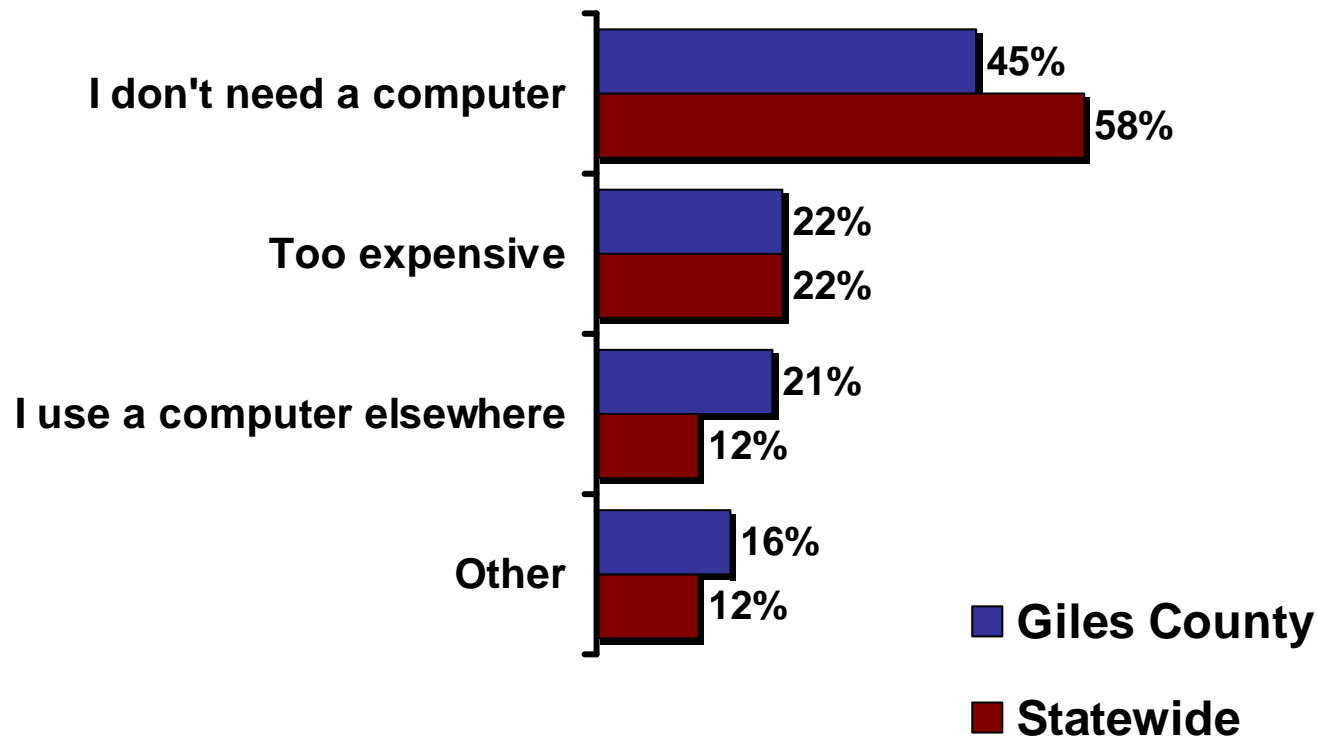

Barriers to Computer Ownership

Why Giles County residents do not own a computer:

Q: Why don't you have a computer at home?

(n = 25 Giles County residents with no computer at home, weighted by age and gender)

© Do Not Copy Without Written Permission

Source: 2007 Connected Tennessee Residential Technology Assessment

www.connectedtennessee.org