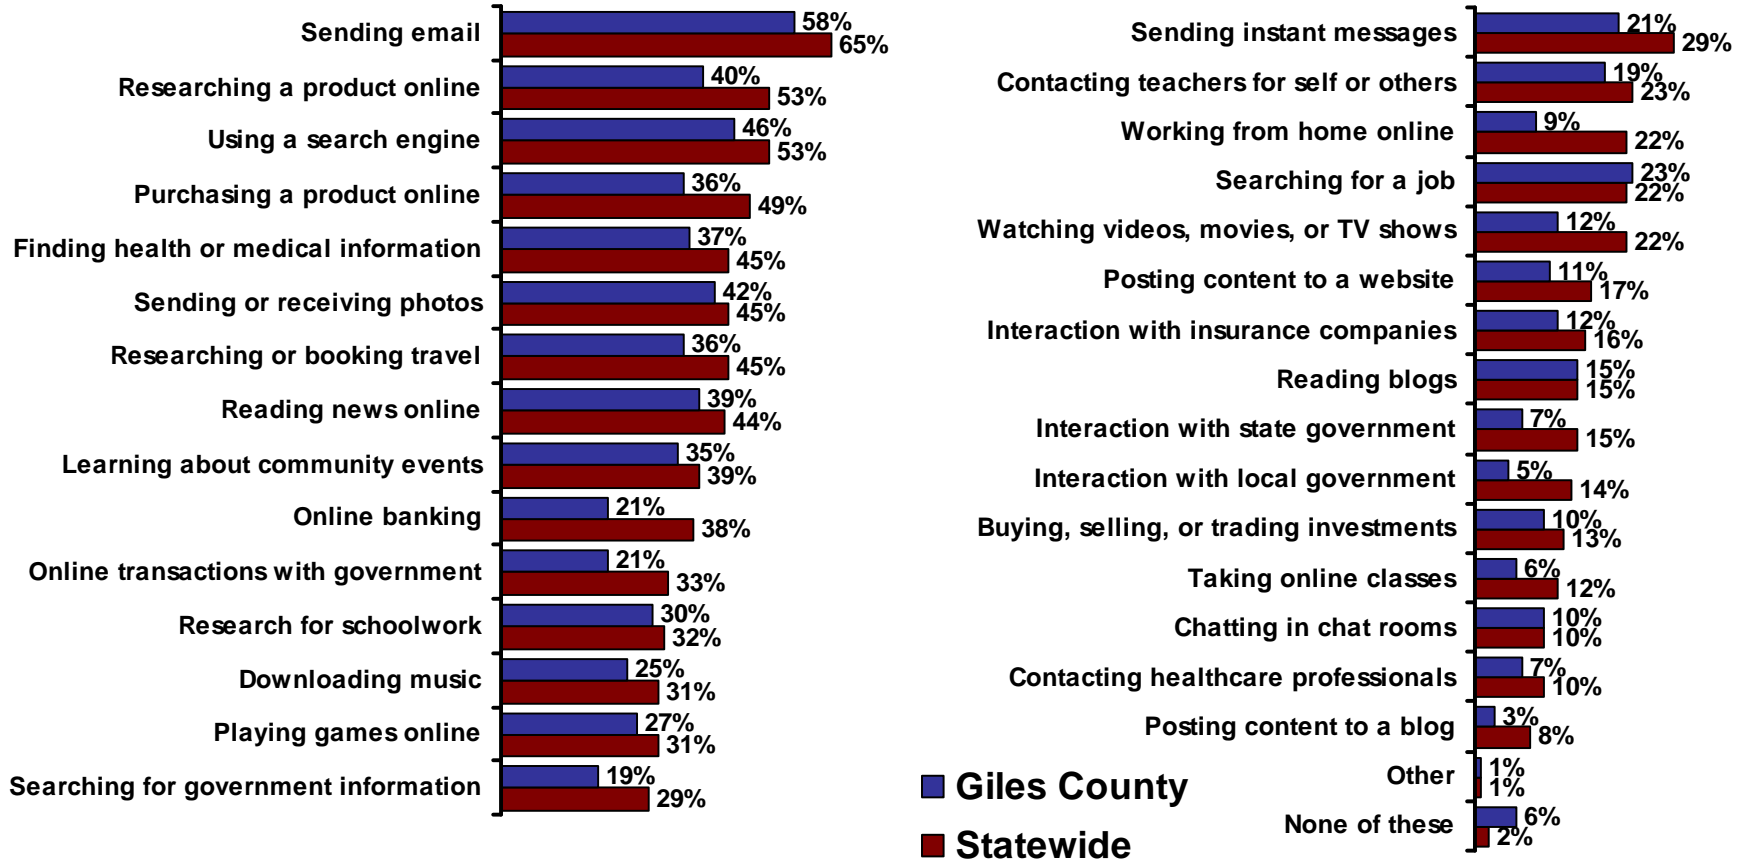

2007 Connected Tennessee Consumer Technology Assessment for Giles County, Tennessee

Residential Technology Assessment for Giles County

Percent of residents who have:

(n = 101 Giles County residents, weighted by age and gender)

Source: 2007 Connected Tennessee Residential Technology Assessment

Internet Applications Used by Giles County Residents

Percent of residents who access the Internet and say they use the following applications:

Q: Which of the following activities do you conduct on the Internet?
 (n = 78 Giles County residents who access the Internet, weighted by age and gender)

Source: 2007 Connected Tennessee Residential Technology Assessment