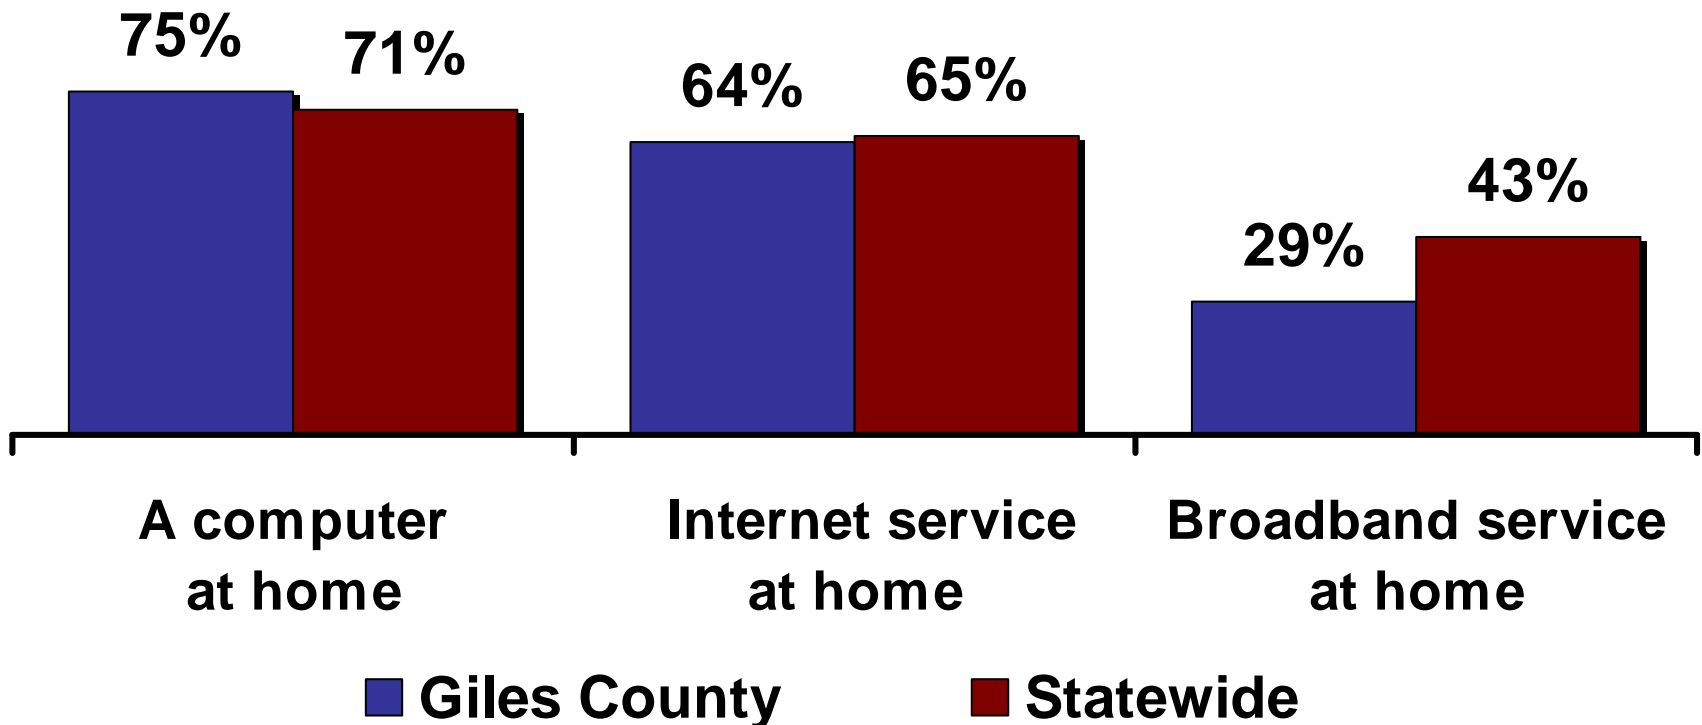

2007 Connected Tennessee Consumer Technology Assessment for Giles County, Tennessee

Residential Technology Assessment for Giles County

Percent of residents who have:

(n = 101 Giles County residents, weighted by age and gender)

Source: 2007 Connected Tennessee Residential Technology Assessment

Internet Applications Used by Giles County Residents

Percent of residents who access the Internet and say they use the following applications:

Q: Which of the following activities do you conduct on the Internet?
 (n = 78 Giles County residents who access the Internet, weighted by age and gender)

Source: 2007 Connected Tennessee Residential Technology Assessment