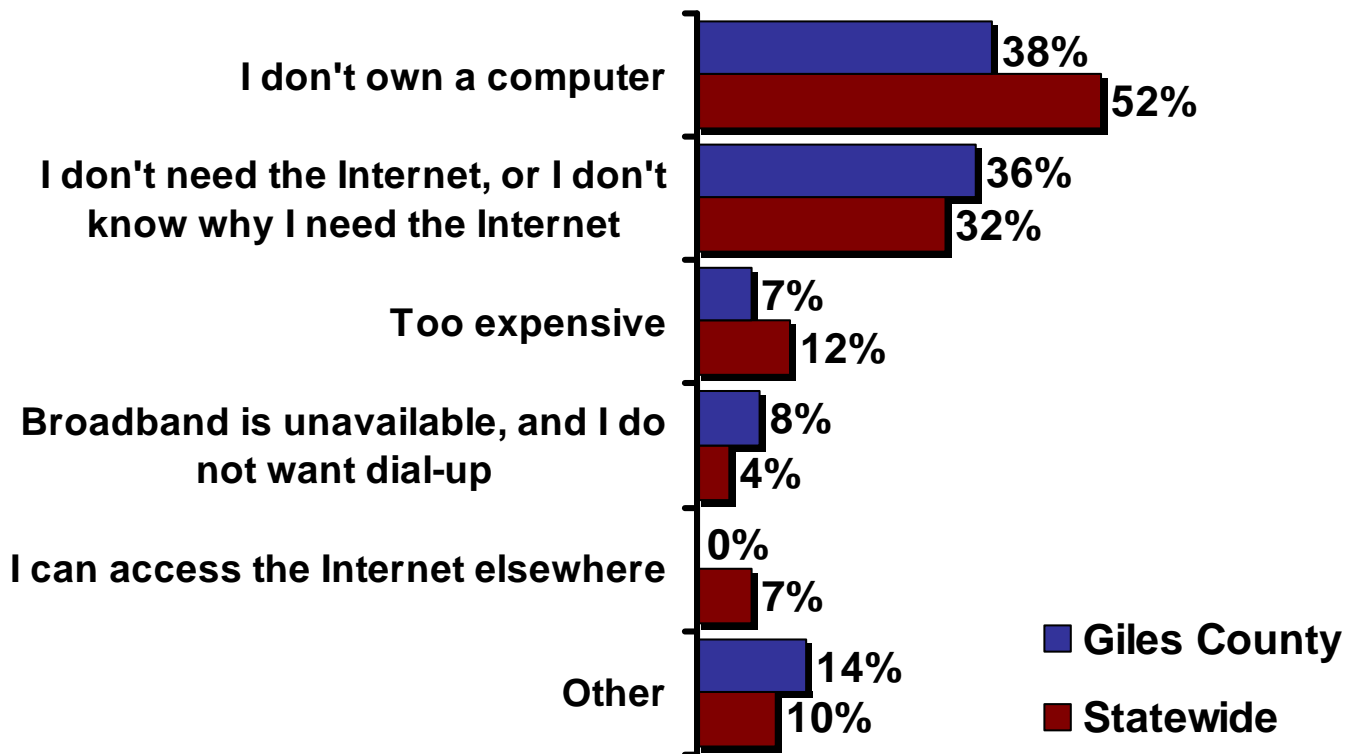

Barriers to Internet Adoption

Why Giles County residents do not have an Internet connection at home:

Q: Why don't you subscribe to the Internet at home?

(n = 34 Giles County residents with no Internet connection at home, weighted by age and gender)

© Do Not Copy Without Written Permission

Source: 2007 Connected Tennessee Residential Technology Assessment

www.connectedtennessee.org