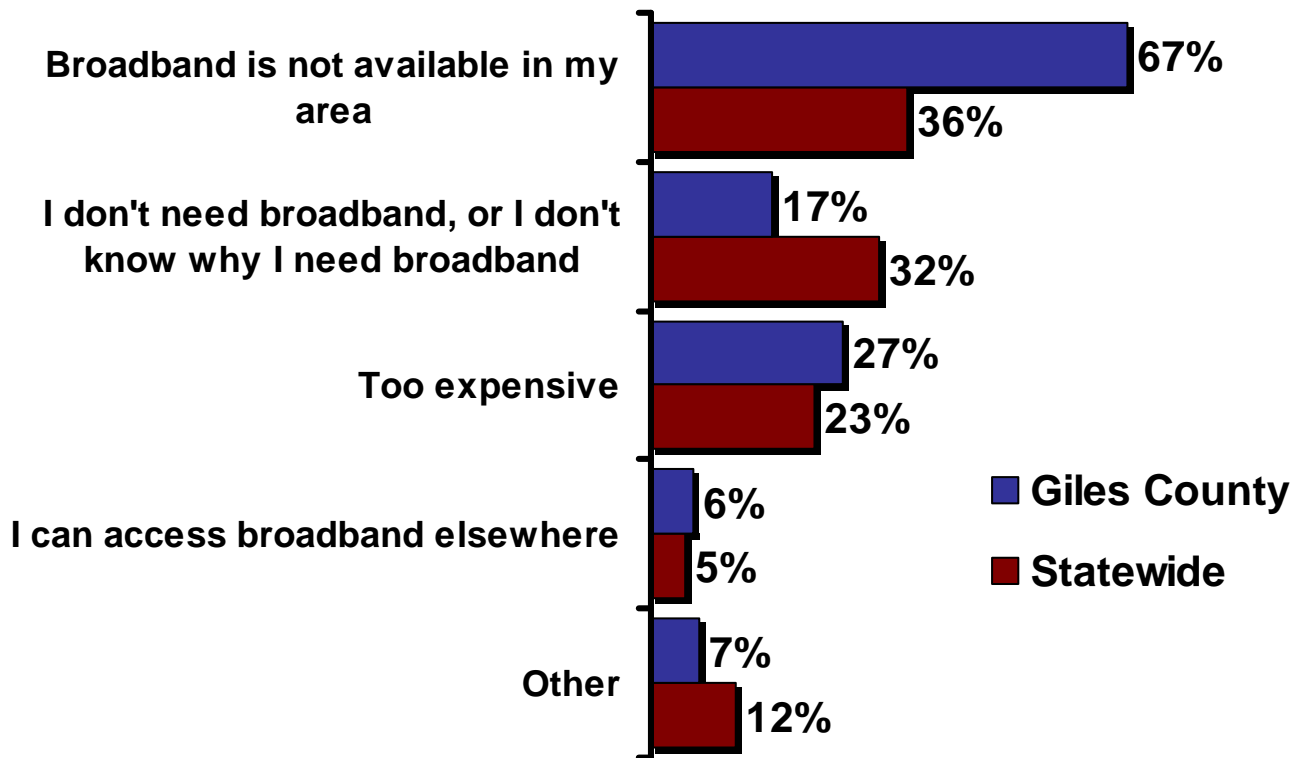

Barriers to Broadband Adoption

Why Giles County residents with dial-up do not subscribe to broadband:

Q: Why don't you subscribe to broadband Internet service?

(n = 33 Giles County residents who rely exclusively on dial-up service at home, weighted by age and gender)

© Do Not Copy Without Written Permission

Source: 2007 Connected Tennessee Residential Technology Assessment

www.connectedtennessee.org