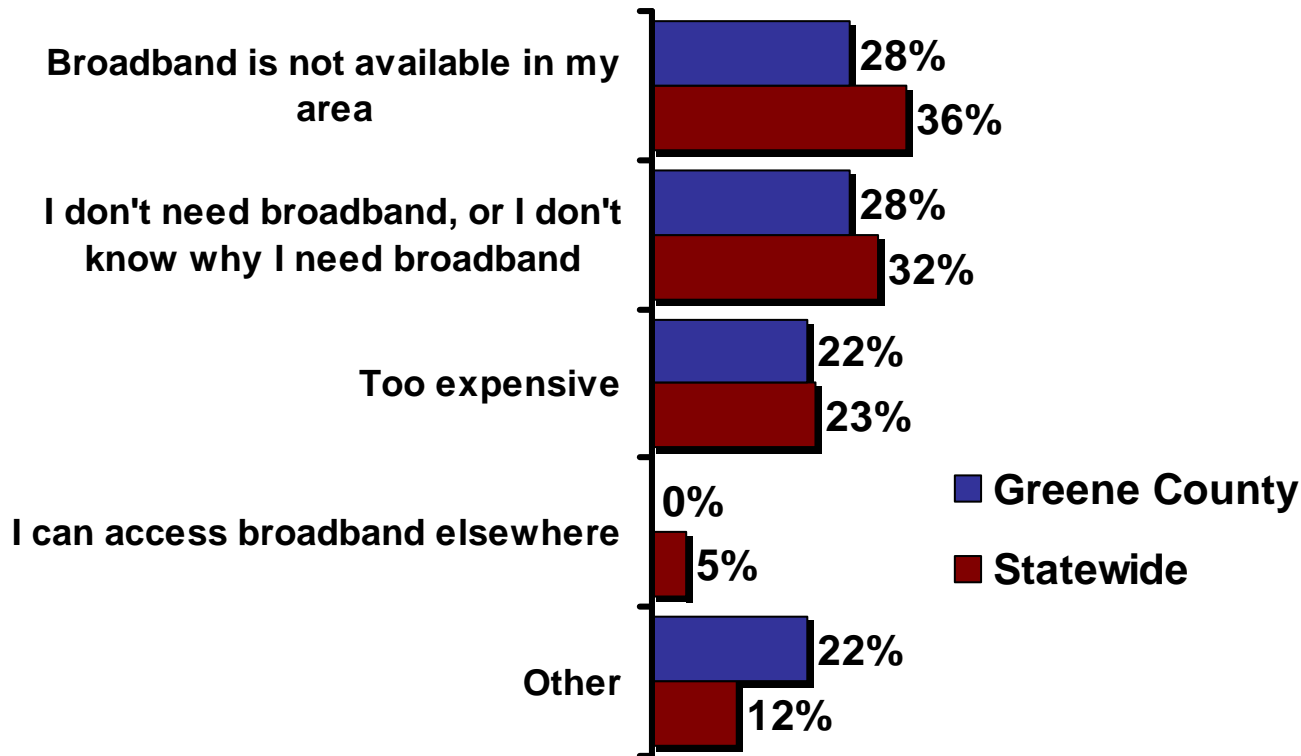

Barriers to Broadband Adoption

Why Greene County residents with dial-up do not subscribe to broadband:

Q: *Why don't you subscribe to broadband Internet service?*

(*n = 18 Greene County residents who rely exclusively on dial-up service at home, weighted by age and gender*)

© Do Not Copy Without Written Permission

Source: 2007 Connected Tennessee Residential Technology Assessment

www.connectedtennessee.org