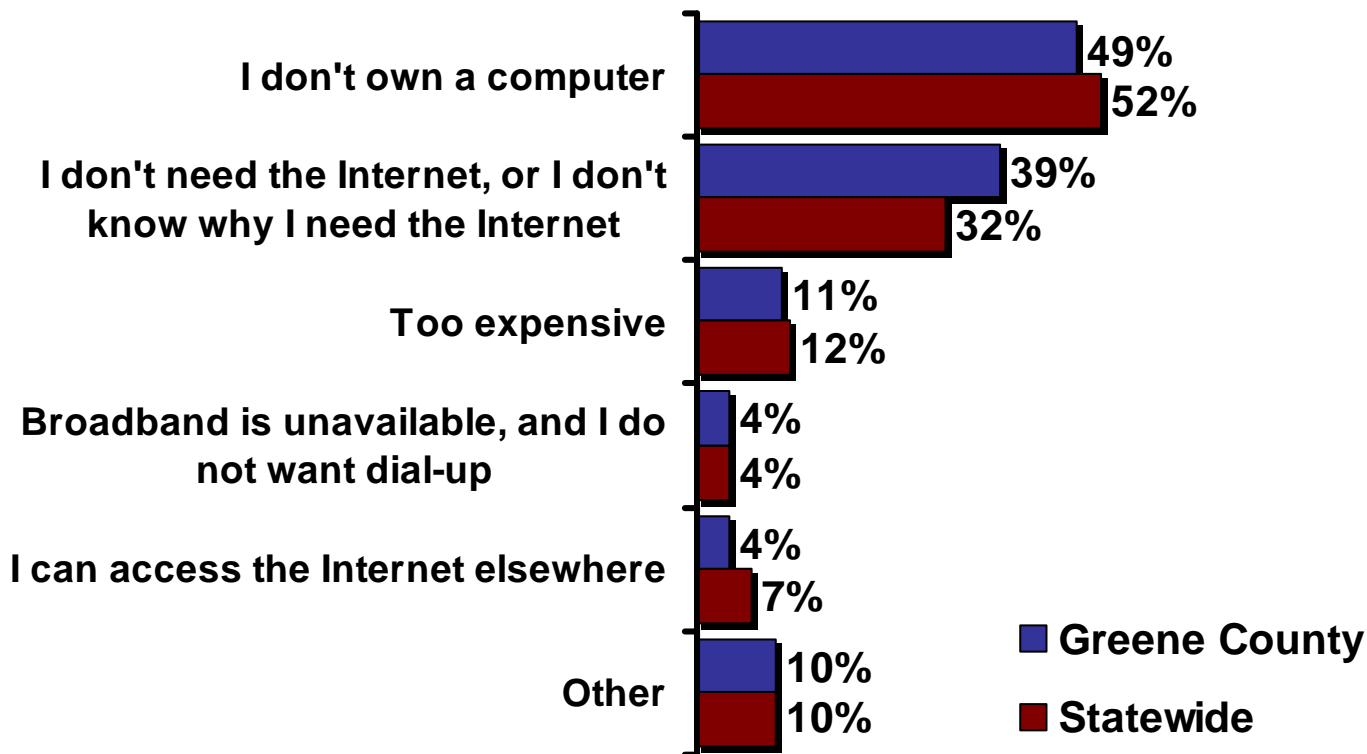

Barriers to Internet Adoption

Why Greene County residents do not have an Internet connection at home:

Q: Why don't you subscribe to the Internet at home?

(n = 44 Greene County residents with no Internet connection at home, weighted by age and gender)

© Do Not Copy Without Written Permission

Source: 2007 Connected Tennessee Residential Technology Assessment

www.connectedtennessee.org