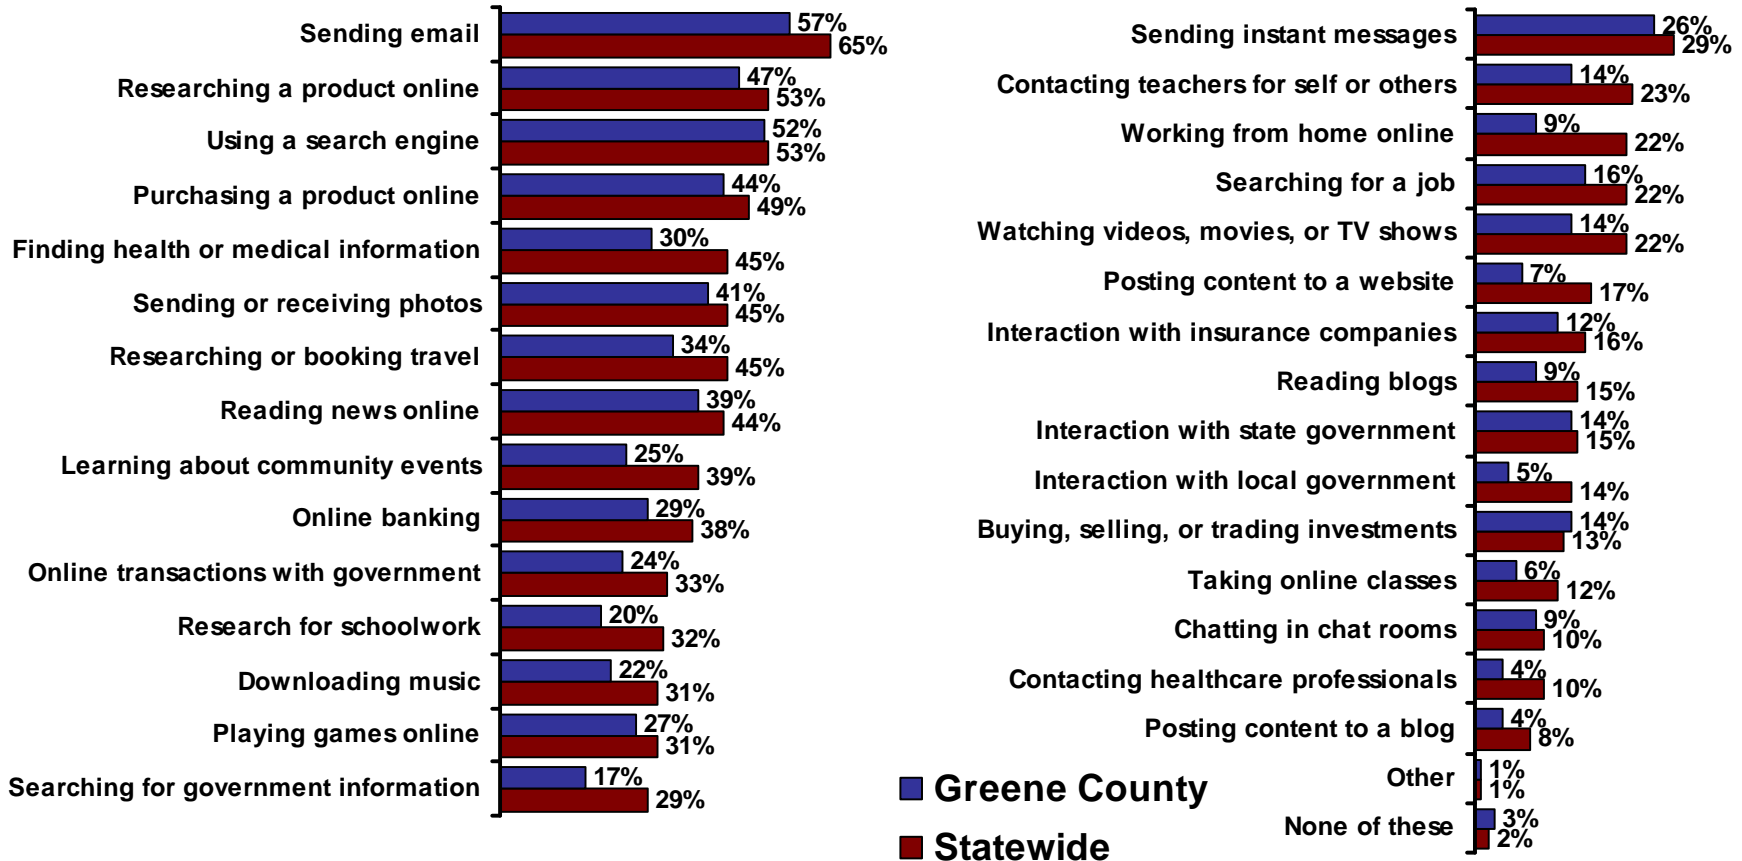

2007 Connected Tennessee Consumer Technology Assessment for Greene County, Tennessee

Residential Technology Assessment for Greene County

Percent of residents who have:

(n = 100 Greene County residents, weighted by age and gender)

Source: 2007 Connected Tennessee Residential Technology Assessment

Internet Applications Used by Greene County Residents

Percent of residents who access the Internet and say they use the following applications:

Q: Which of the following activities do you conduct on the Internet?
 (n = 68 Greene County residents who access the Internet, weighted by age and gender)

Source: 2007 Connected Tennessee Residential Technology Assessment