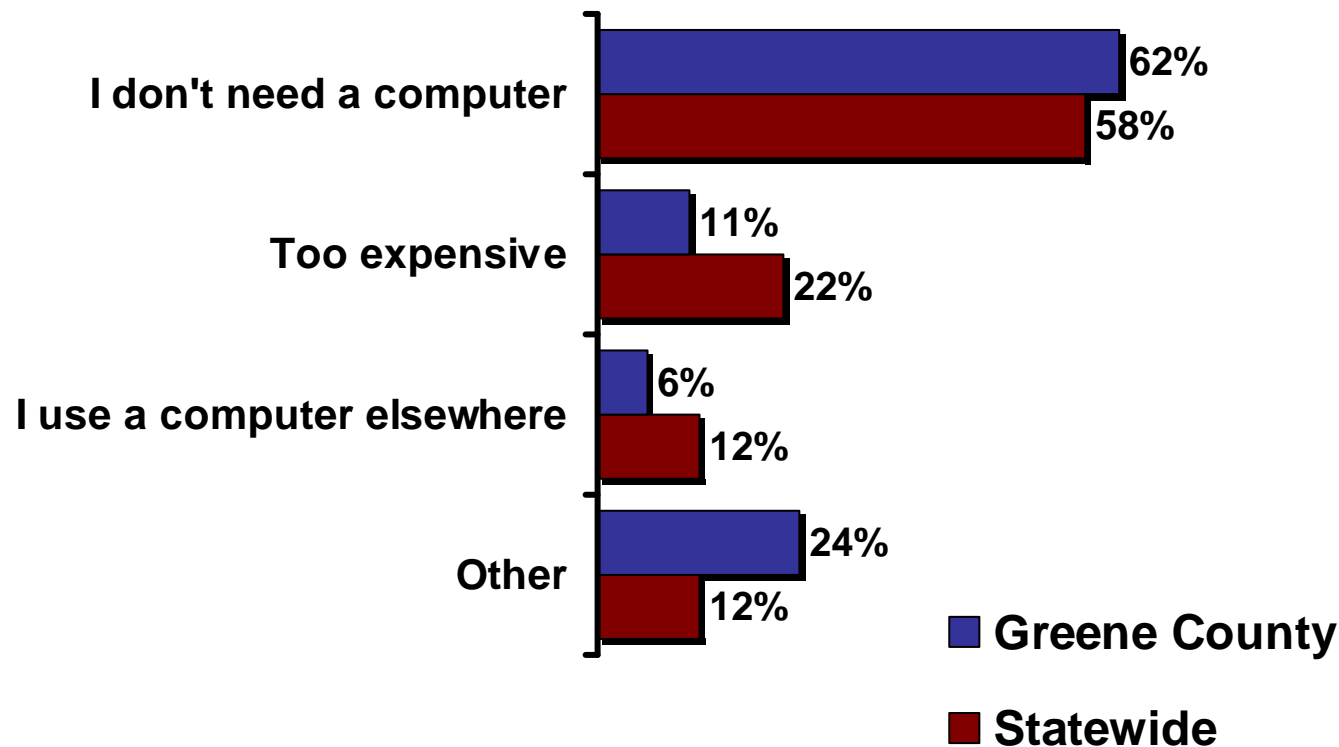

Barriers to Computer Ownership

Why Greene County residents do not own a computer:

Q: Why don't you have a computer at home?

(n = 34 Greene County residents with no computer at home, weighted by age and gender)

© Do Not Copy Without Written Permission

Source: 2007 Connected Tennessee Residential Technology Assessment

www.connectedtennessee.org