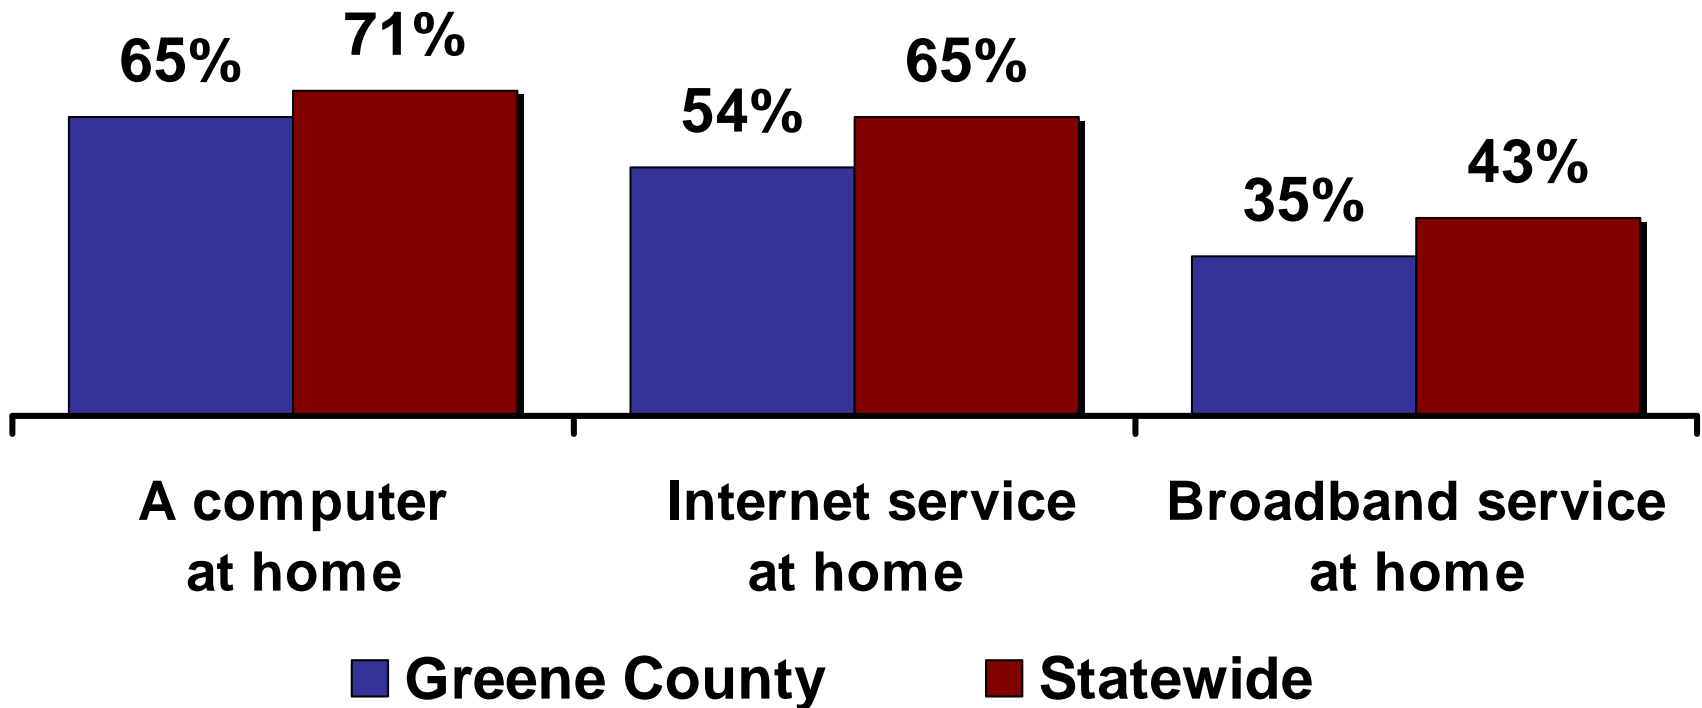

2007 Connected Tennessee Consumer Technology Assessment for Greene County, Tennessee

Residential Technology Assessment for Greene County

Percent of residents who have:

(n = 100 Greene County residents, weighted by age and gender)

Source: 2007 Connected Tennessee Residential Technology Assessment

Internet Applications Used by Greene County Residents

Percent of residents who access the Internet and say they use the following applications:

Q: Which of the following activities do you conduct on the Internet?
 (n = 68 Greene County residents who access the Internet, weighted by age and gender)

Source: 2007 Connected Tennessee Residential Technology Assessment