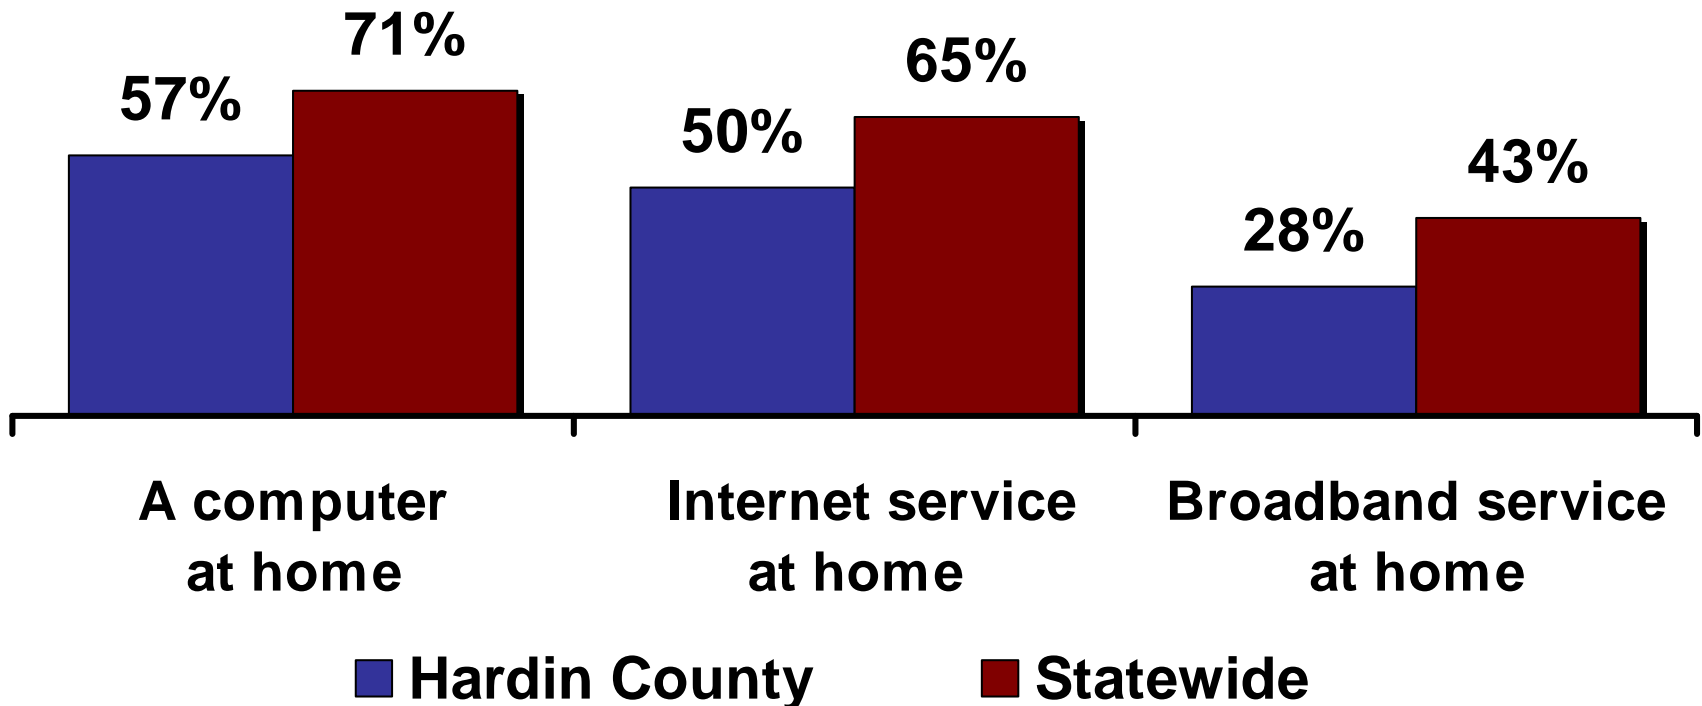

2007 Connected Tennessee Consumer Technology Assessment for Hardin County, Tennessee

Residential Technology Assessment for Hardin County

Percent of residents who have:

(n = 100 Hardin County residents, weighted by age and gender)

Source: 2007 Connected Tennessee Residential Technology Assessment

Internet Applications Used by Hardin County Residents

Percent of residents who access the Internet and say they use the following applications: