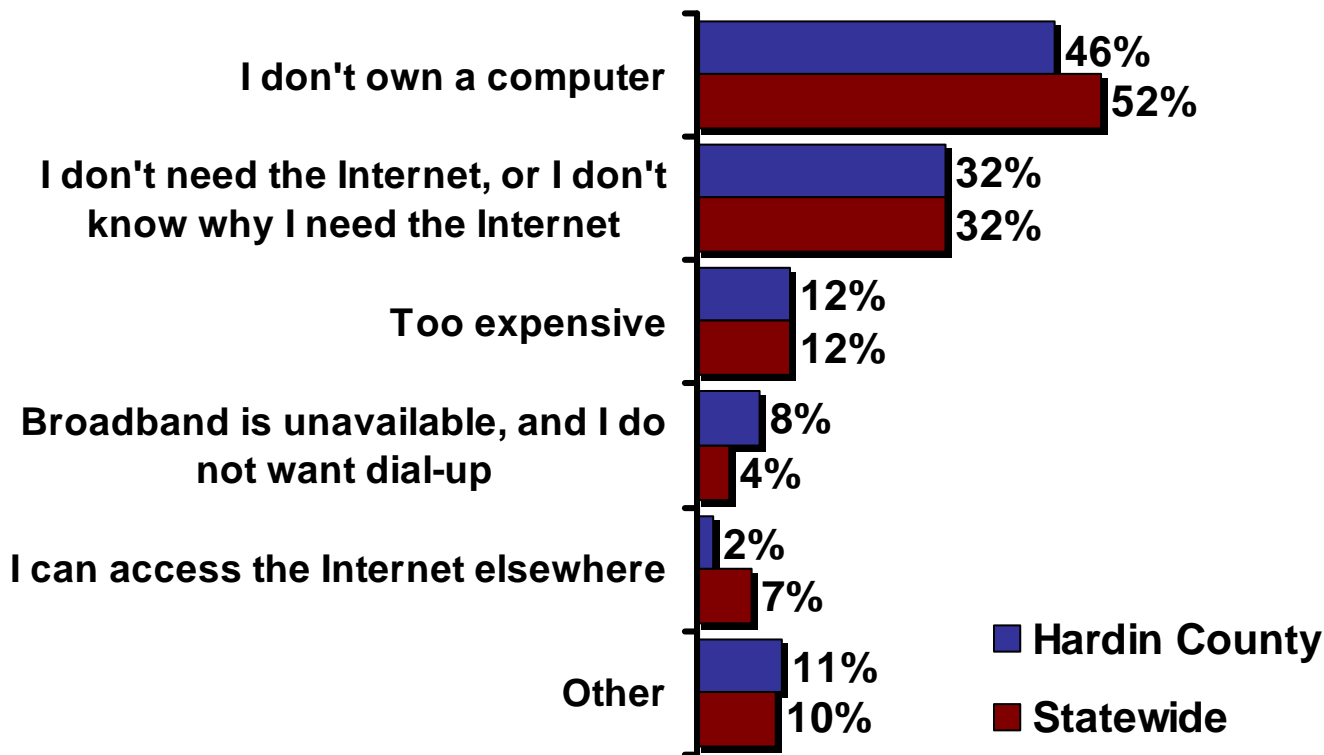

Barriers to Internet Adoption

Why Hardin County residents do not have an Internet connection at home:

Q: Why don't you subscribe to the Internet at home?

(n = 46 Hardin County residents with no Internet connection at home, weighted by age and gender)

© Do Not Copy Without Written Permission

Source: 2007 Connected Tennessee Residential Technology Assessment

www.connectedtennessee.org