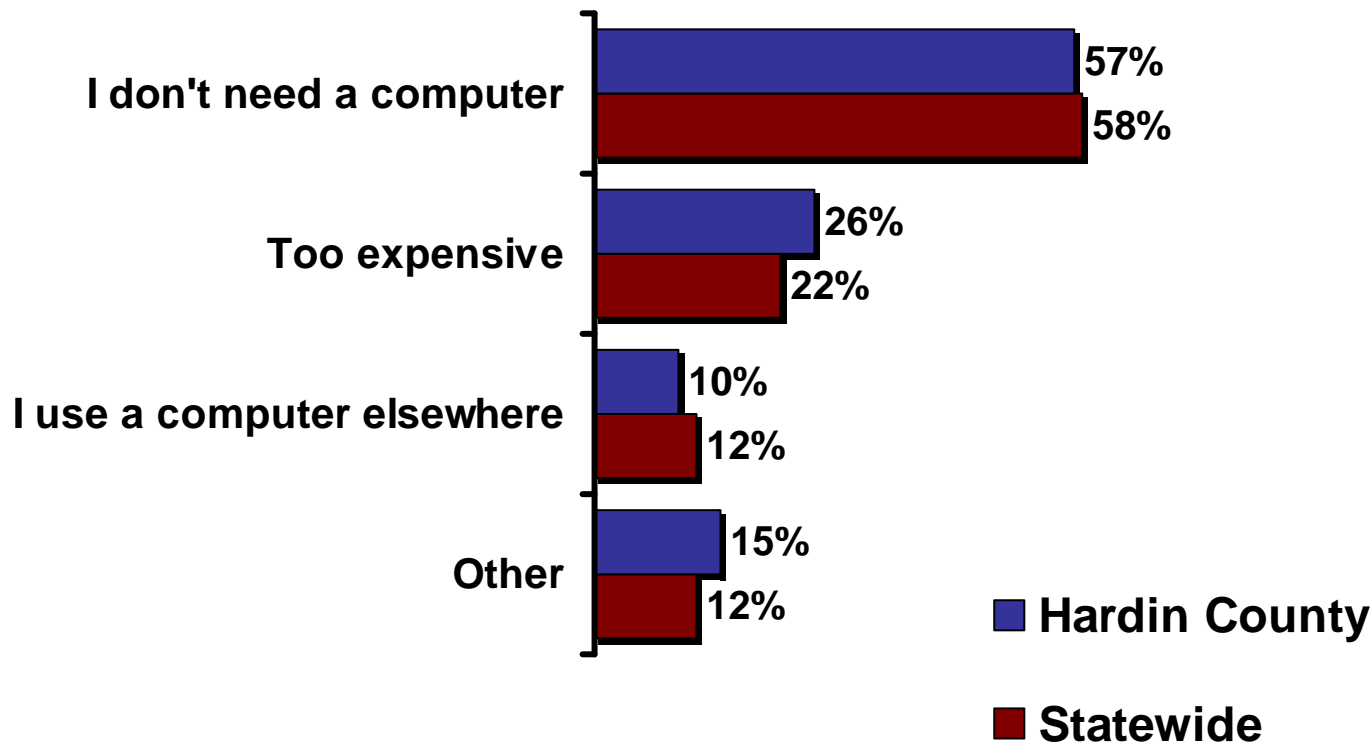

Barriers to Computer Ownership

Why Hardin County residents do not own a computer:

Q: Why don't you have a computer at home?

(n = 40 Hardin County residents with no computer at home, weighted by age and gender)

© Do Not Copy Without Written Permission

Source: 2007 Connected Tennessee Residential Technology Assessment

www.connectedtennessee.org