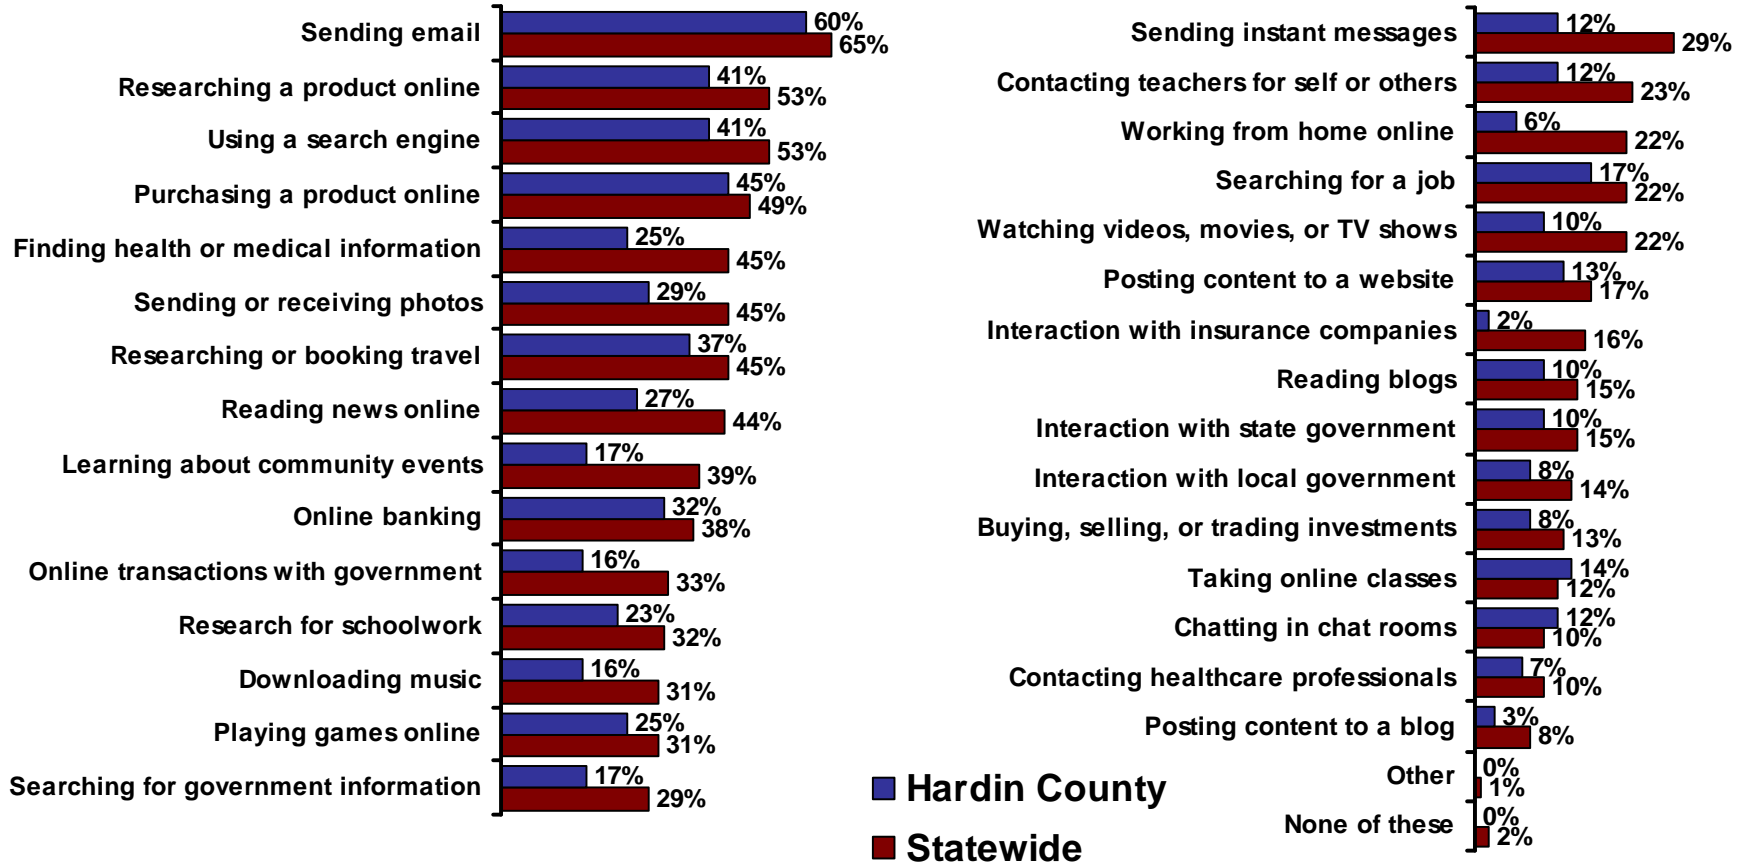

2007 Connected Tennessee Consumer Technology Assessment for Hardin County, Tennessee

Residential Technology Assessment for Hardin County

Percent of residents who have:

(n = 100 Hardin County residents, weighted by age and gender)

Source: 2007 Connected Tennessee Residential Technology Assessment

Internet Applications Used by Hardin County Residents

Percent of residents who access the Internet and say they use the following applications:

Q: Which of the following activities do you conduct on the Internet?
 (n = 66 Hardin County residents who access the Internet, weighted by age and gender)

Source: 2007 Connected Tennessee Residential Technology Assessment