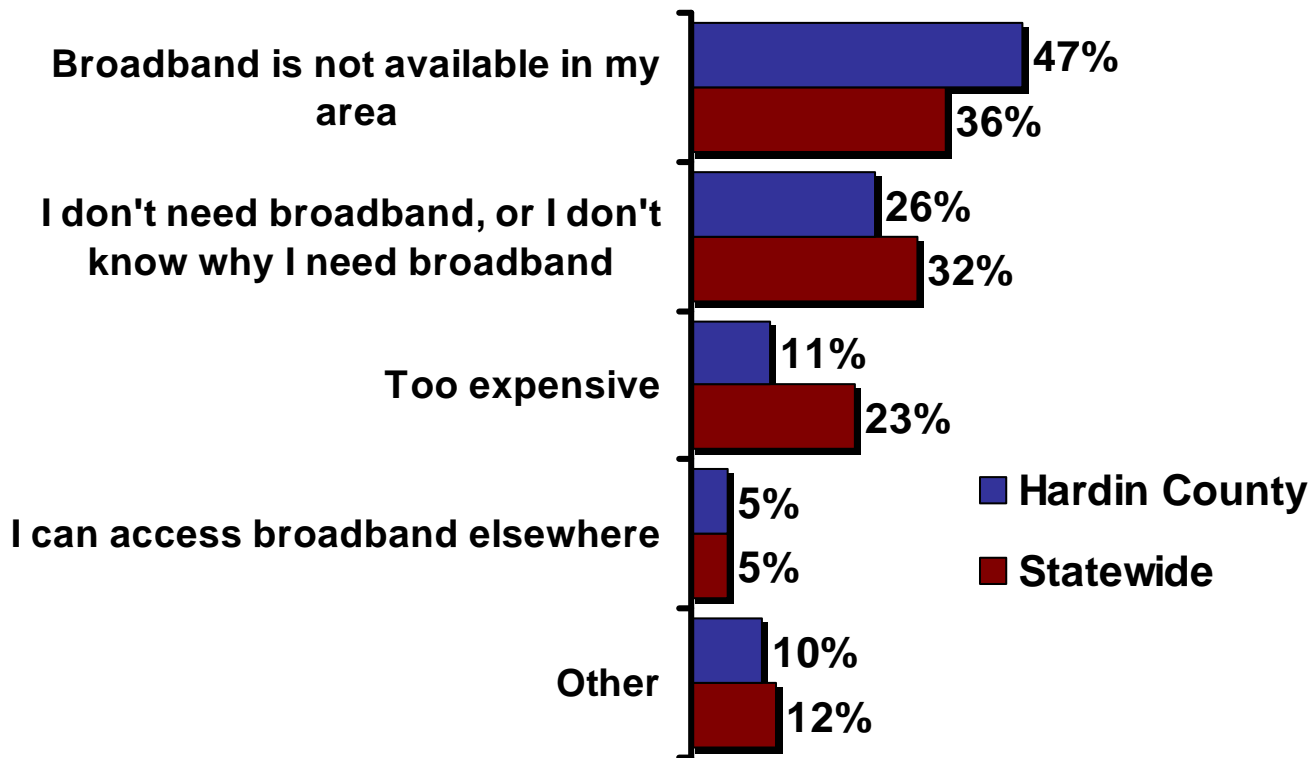

Barriers to Broadband Adoption

Why Hardin County residents with dial-up do not subscribe to broadband:

Q: Why don't you subscribe to broadband Internet service?

(n = 19 Hardin County residents who rely exclusively on dial-up service at home, weighted by age and gender)

© Do Not Copy Without Written Permission

Source: 2007 Connected Tennessee Residential Technology Assessment

www.connectedtennessee.org