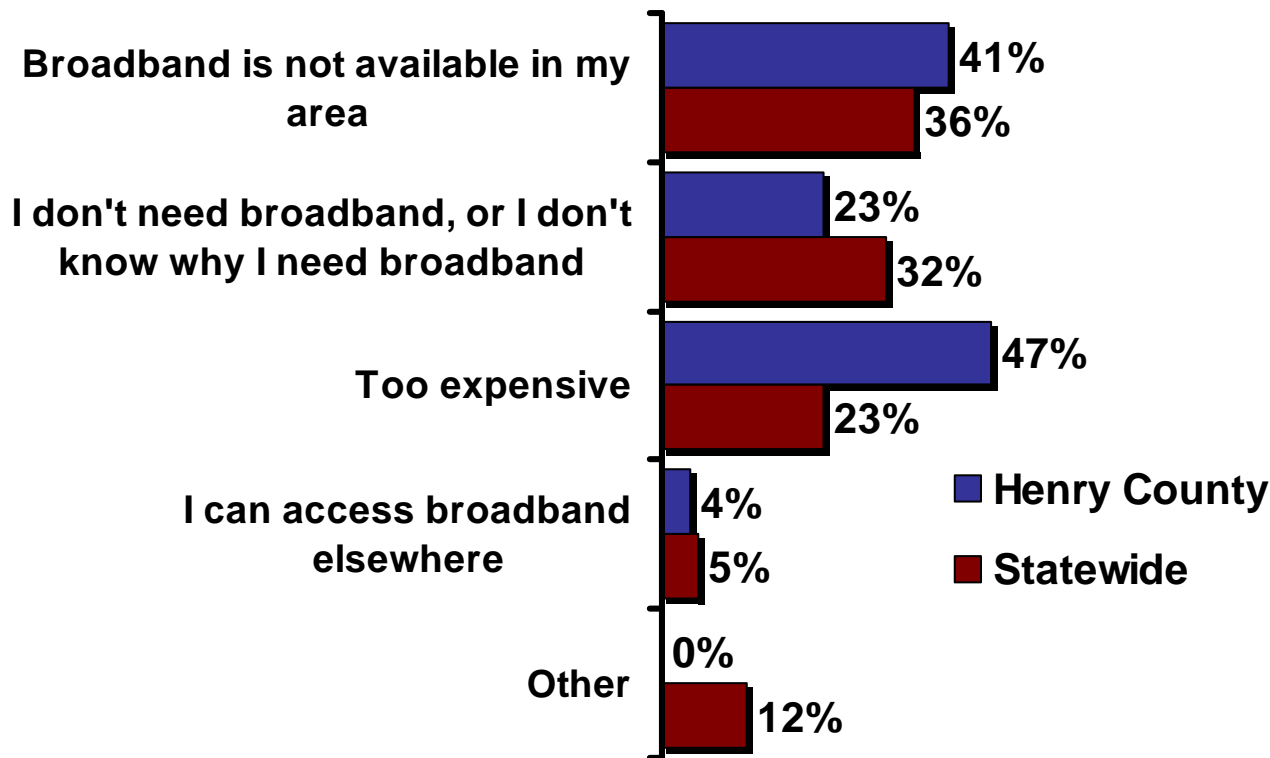

Barriers to Broadband Adoption

Why Henry County residents with dial-up do not subscribe to broadband:

Q: Why don't you subscribe to broadband Internet service?

(n = 20 Henry County residents who rely exclusively on dial-up service at home, weighted by age and gender)

© Do Not Copy Without Written Permission

Source: 2007 Connected Tennessee Residential Technology Assessment

www.connectedtennessee.org