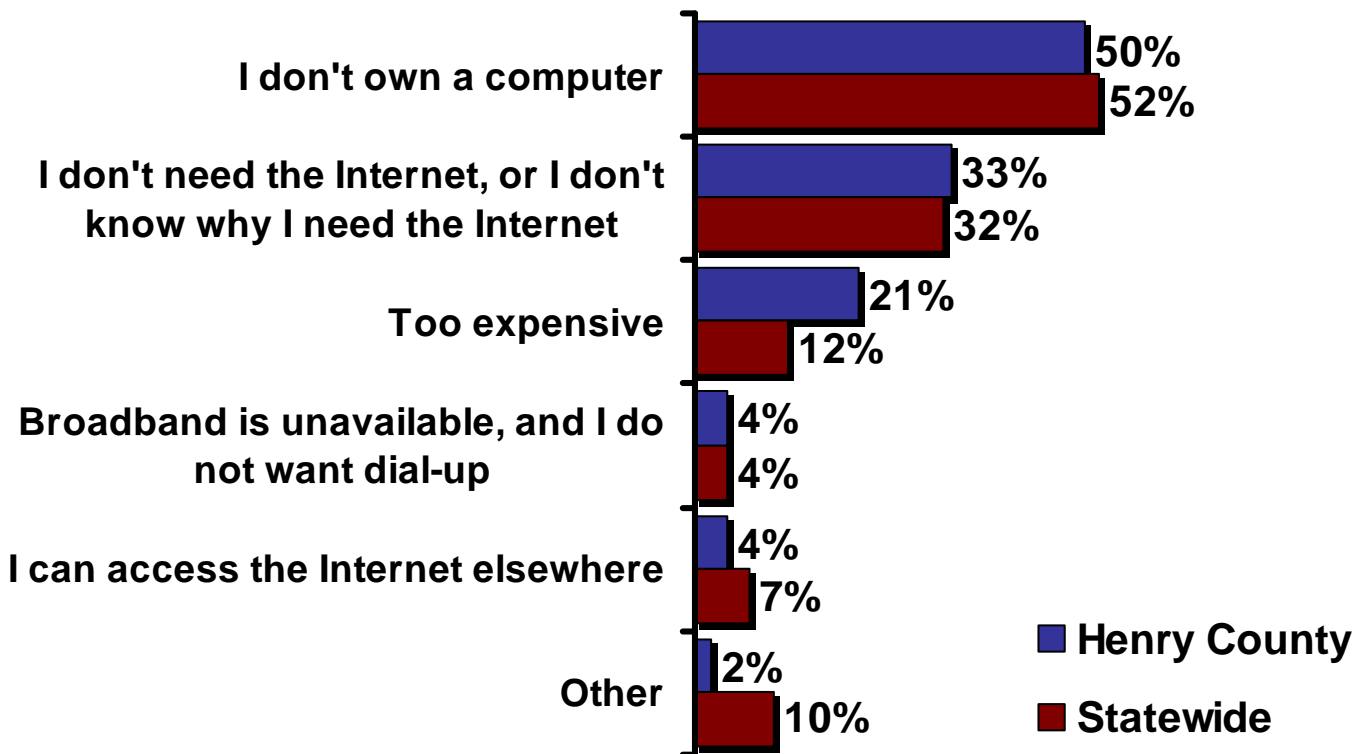

Barriers to Internet Adoption

Why Henry County residents do not have an Internet connection at home:

Q: Why don't you subscribe to the Internet at home?

(n = 40 Henry County residents with no Internet connection at home, weighted by age and gender)

© Do Not Copy Without Written Permission

Source: 2007 Connected Tennessee Residential Technology Assessment

www.connectedtennessee.org