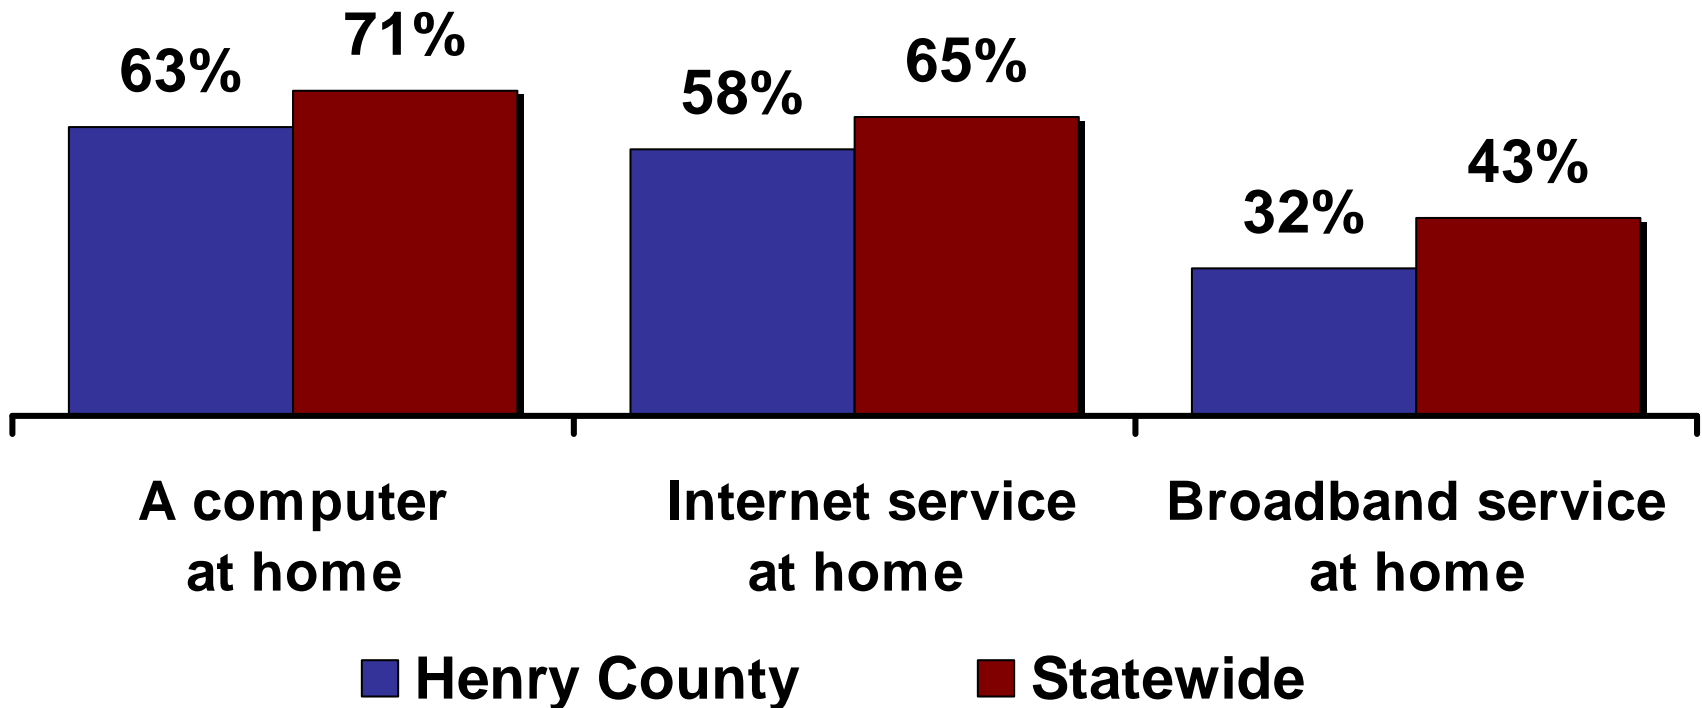

2007 Connected Tennessee Consumer Technology Assessment for Henry County, Tennessee

Residential Technology Assessment for Henry County

Percent of residents who have:

(n = 100 Henry County residents, weighted by age and gender)

Source: 2007 Connected Tennessee Residential Technology Assessment

Internet Applications Used by Henry County Residents

Percent of residents who access the Internet and say they use the following applications:

Q: Which of the following activities do you conduct on the Internet?
 (n = 71 Henry County residents who access the Internet, weighted by age and gender)

Source: 2007 Connected Tennessee Residential Technology Assessment