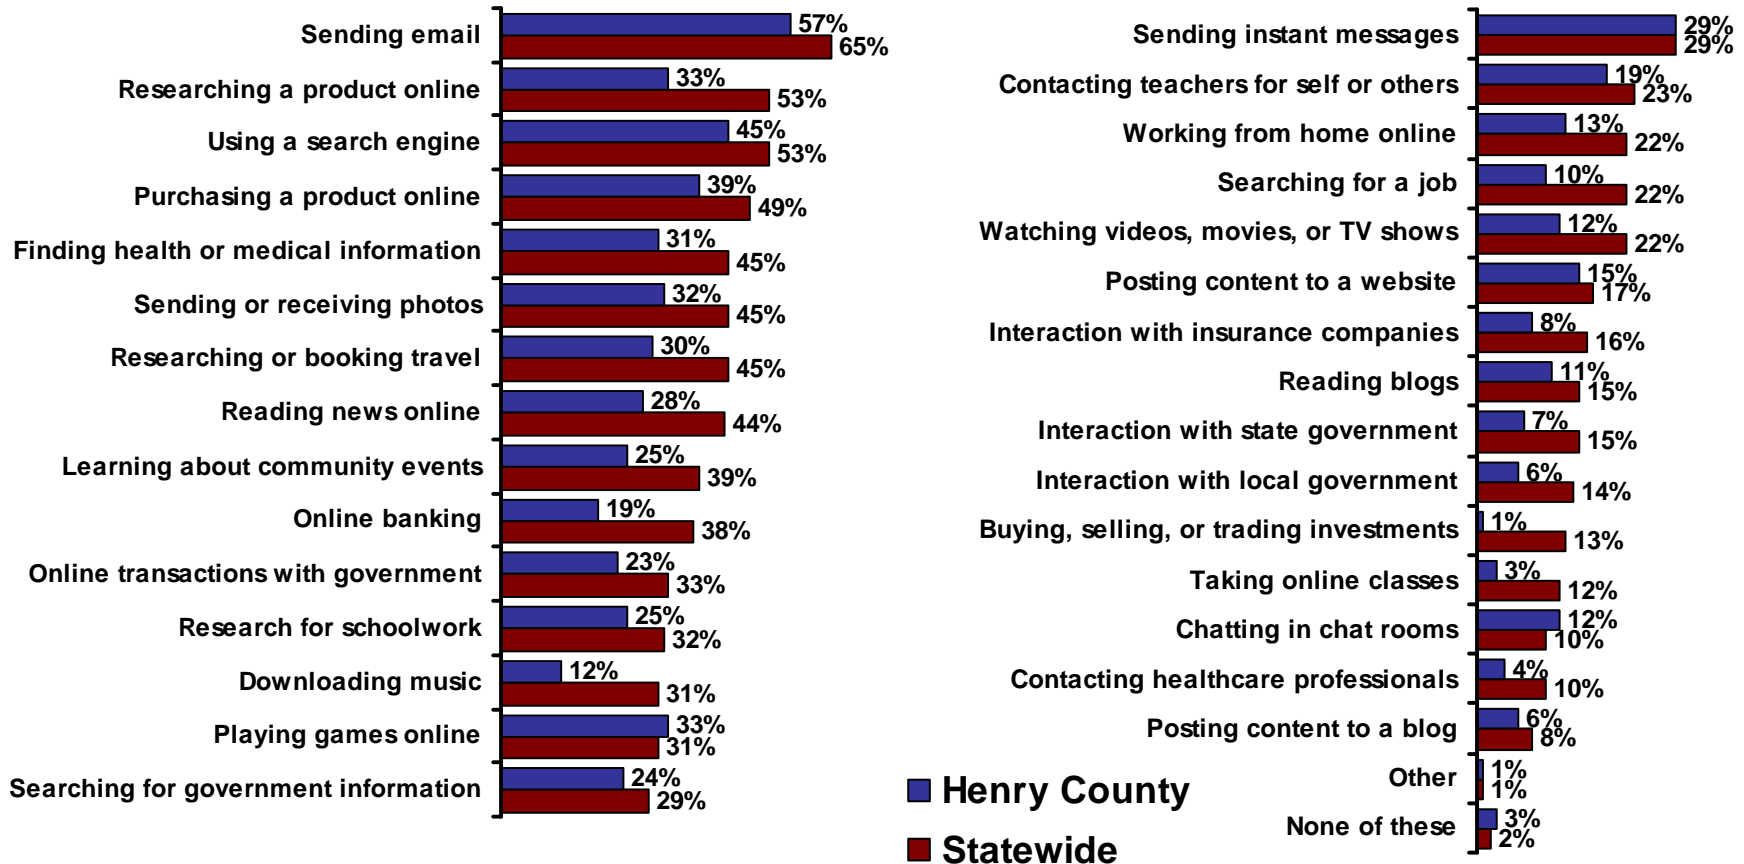

2007 Connected Tennessee Consumer Technology Assessment for Henry County, Tennessee

Residential Technology Assessment for Henry County

Percent of residents who have:

(n = 100 Henry County residents, weighted by age and gender)

Source: 2007 Connected Tennessee Residential Technology Assessment

Internet Applications Used by Henry County Residents

Percent of residents who access the Internet and say they use the following applications:

Q: Which of the following activities do you conduct on the Internet?
 (n = 71 Henry County residents who access the Internet, weighted by age and gender)

Source: 2007 Connected Tennessee Residential Technology Assessment

Barriers to Computer Ownership

Why Henry County residents do not own a computer:

Q: Why don't you have a computer at home?

(n = 36 Henry County residents with no computer at home, weighted by age and gender)