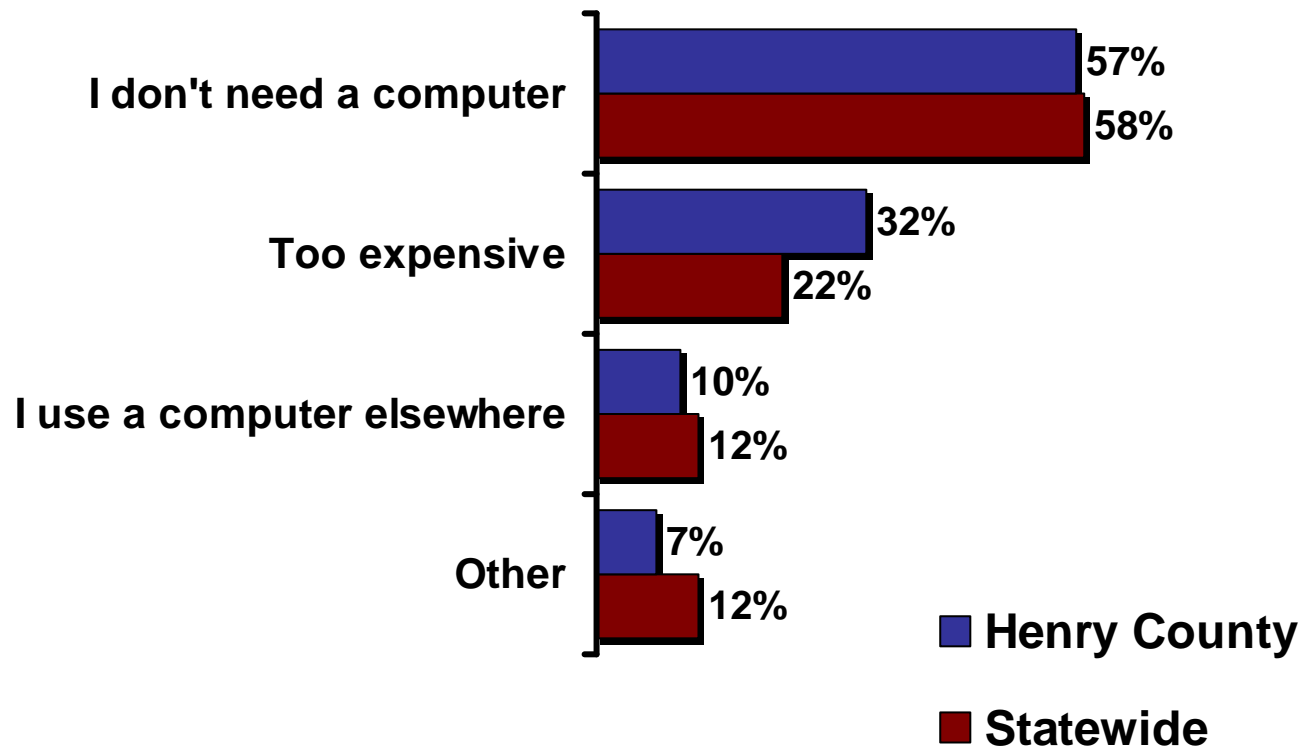

Barriers to Computer Ownership

Why Henry County residents do not own a computer:

Q: Why don't you have a computer at home?

(n = 36 Henry County residents with no computer at home, weighted by age and gender)

© Do Not Copy Without Written Permission

Source: 2007 Connected Tennessee Residential Technology Assessment

www.connectedtennessee.org