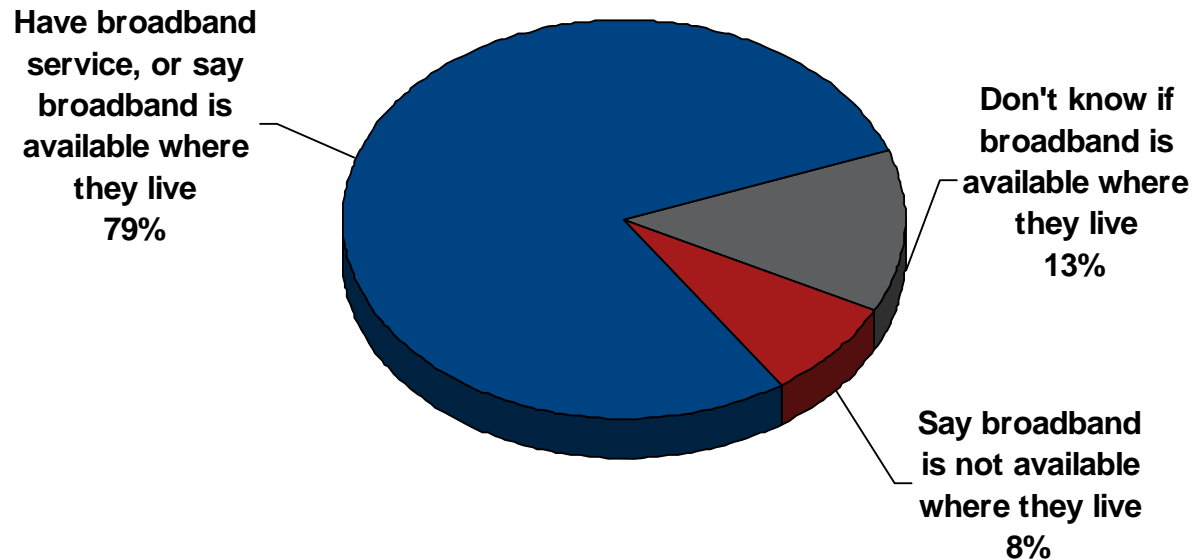

Perceptions of Broadband Availability

Awareness of broadband availability in Jackson County

Q: To the best of your knowledge, is broadband or high-speed Internet service available in the area where you live?
(n=102 Jackson County residents)

Source: January 2010 Connected Tennessee®
Residential Technology Assessment
www.connectedtennessee.org