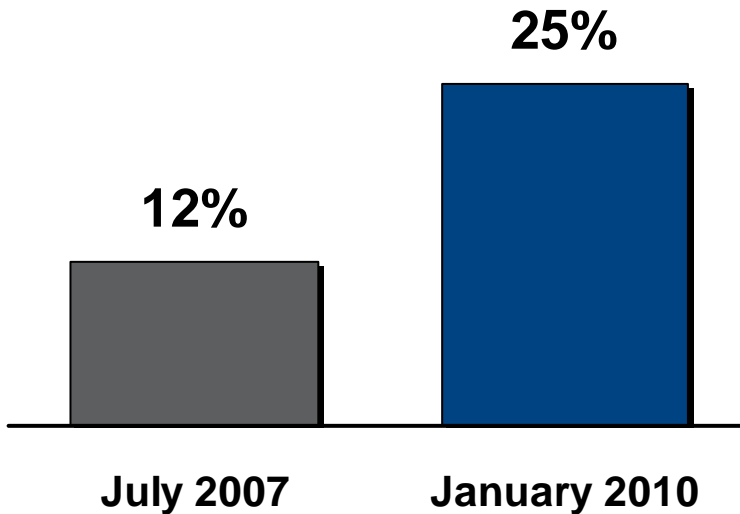

Trends in Wi-Fi Zone ("Hot Spot") Usage

Percent of residents who access Wi-Fi Zones

Statewide