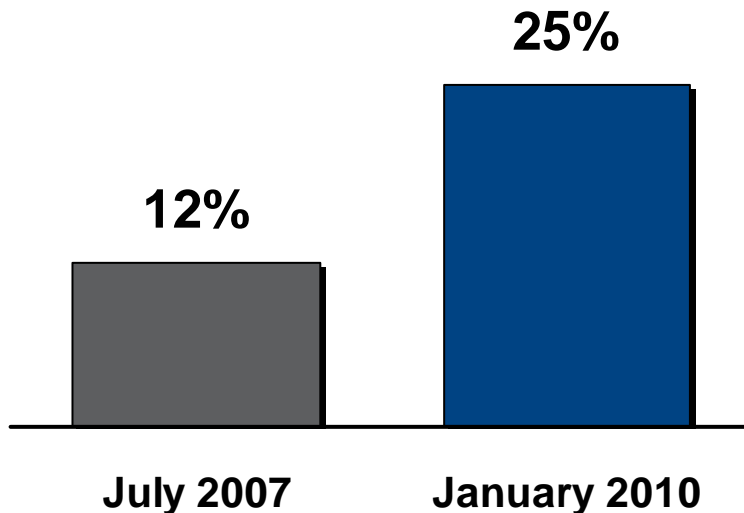

Trends in Wi-Fi Zone ("Hot Spot") Usage

Percent of residents who access Wi-Fi Zones

Statewide