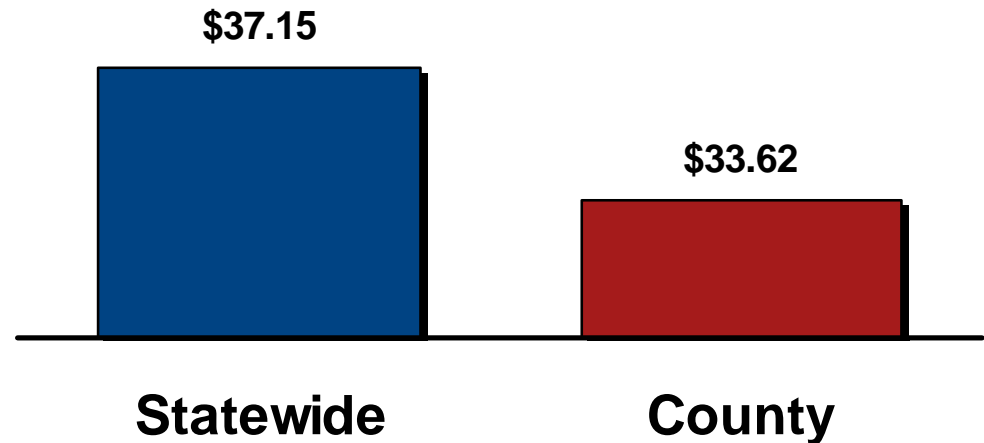

On average,
Tennessee
residents pay
\$37.15 per
month for their
broadband
service.

Q: What do you pay each month for your Internet service?
(n=64 Jackson County residents with home broadband service)

Source: January 2010 Connected Tennessee®
Residential Technology Assessment
www.connectedtennessee.org