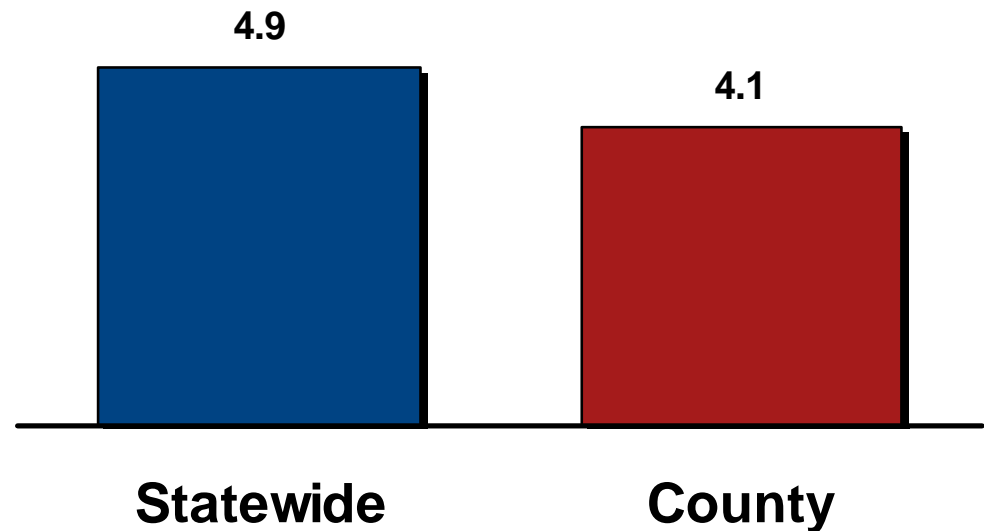

Broadband Download Speeds

Broadband subscribers who know their download speeds reported an average speed of 4.9 Mbps.

Over one-half of Tennessee residents who subscribe to broadband do not know their current bandwidth.

Average download speed (Mbps)

Q: To the best of your knowledge, what is the approximate download speed or bandwidth provided by your Internet service provider?
(n=53 Jackson County residents with home broadband service)

Source: January 2010 Connected Tennessee®
Residential Technology Assessment
www.connectedtennessee.org