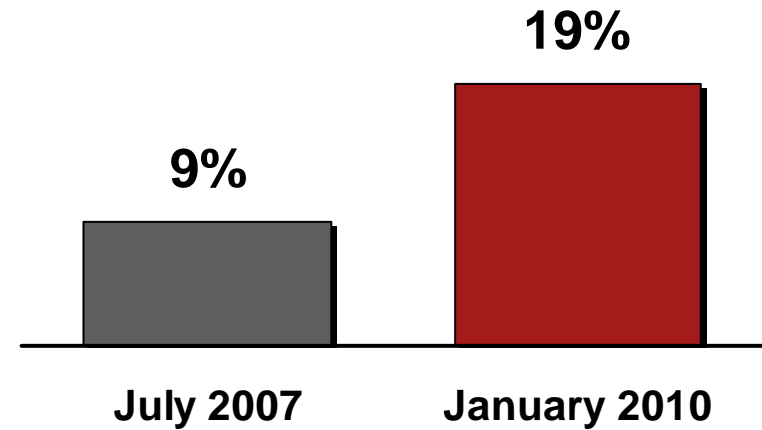

Jackson County

Q: Do you use Wi-Fi zones, sometimes called "hot spots," to access the Internet?
(n=100 Jackson County residents in 2007 and n=102 Jackson County residents in 2010)

Source: July 2007 and January 2010
Connected Tennessee®
Residential Technology Assessments
www.connectedtennessee.org