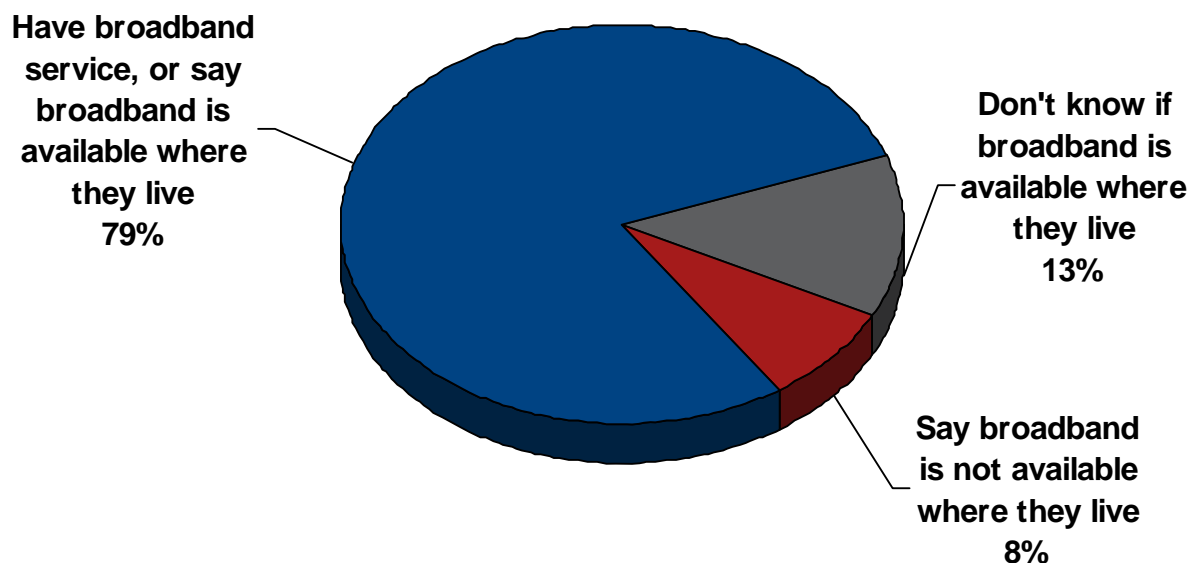

Perceptions of Broadband Availability

Awareness of broadband availability in Jackson County

Q: To the best of your knowledge, is broadband or high-speed Internet service available in the area where you live?
(n=102 Jackson County residents)

Source: January 2010 Connected Tennessee®
Residential Technology Assessment
www.connectedtennessee.org