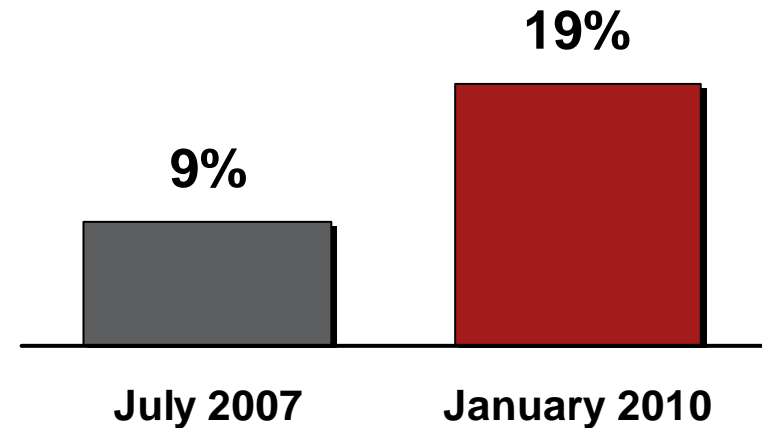

Jackson County

Q: Do you use Wi-Fi zones, sometimes called "hot spots," to access the Internet?
(n=100 Jackson County residents in 2007 and n=102 Jackson County residents in 2010)

Source: July 2007 and January 2010
Connected Tennessee®
Residential Technology Assessments
www.connectedtennessee.org