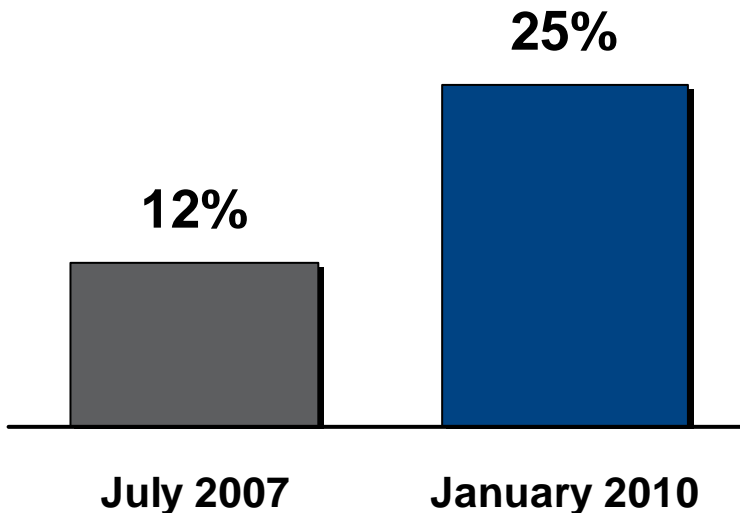

Trends in Wi-Fi Zone ("Hot Spot") Usage

Percent of residents who access Wi-Fi Zones

Statewide

Loudon County

Q: Do you use Wi-Fi zones, sometimes called "hot spots," to access the Internet?
(n=100 Loudon County residents in 2007 and n=100 Loudon County residents in 2010)

Source: July 2007 and January 2010
Connected Tennessee®
Residential Technology Assessments
www.connectedtennessee.org