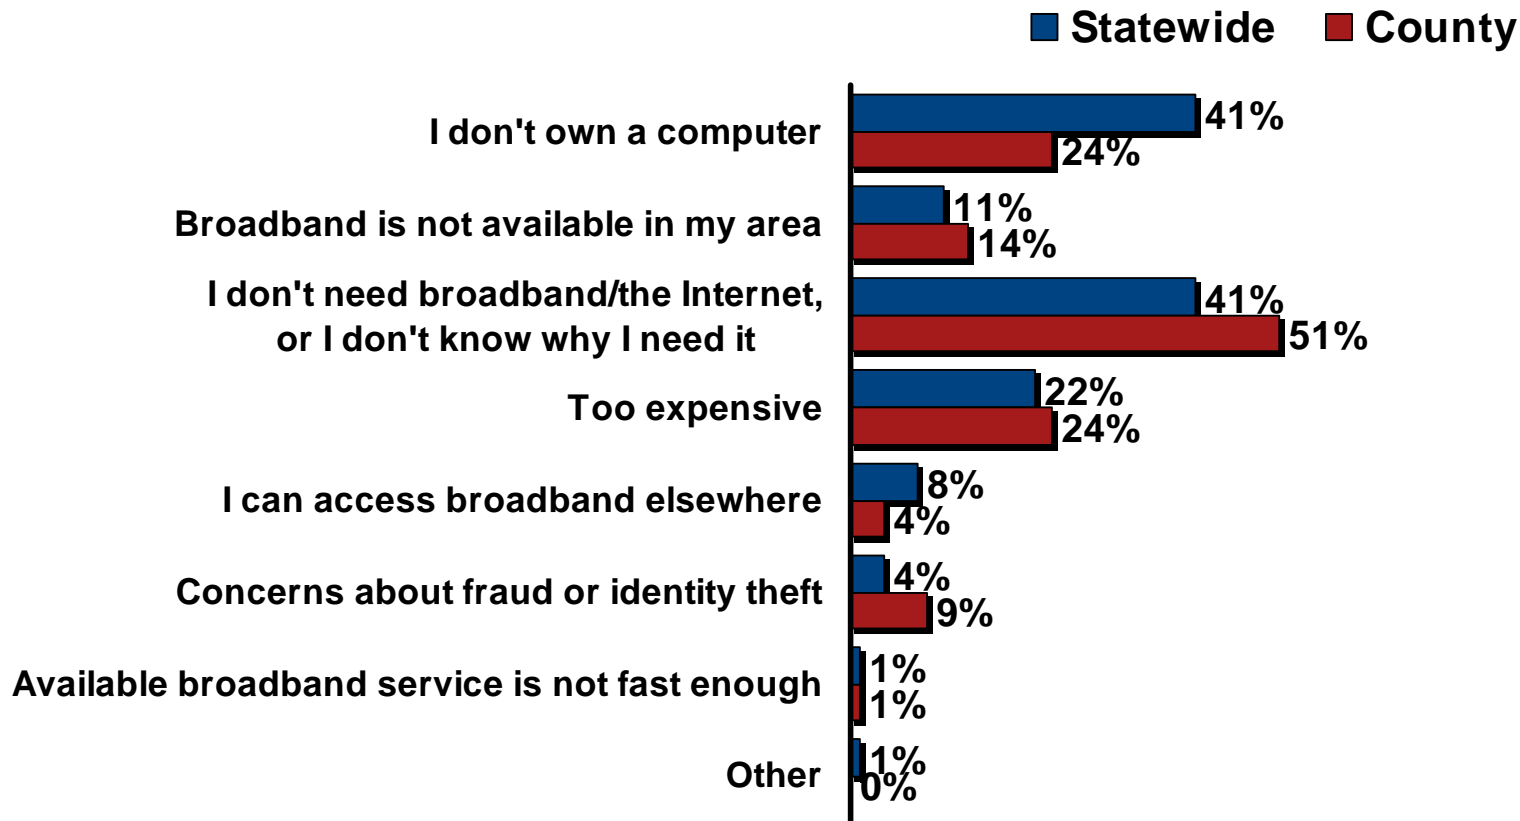

Barriers to Broadband Adoption

Why residents do not subscribe to broadband

Q: Why don't you subscribe to broadband Internet service?
(n=45 Loudon County residents that do not have home broadband service)

Source: January 2010 Connected Tennessee®
Residential Technology Assessment
www.connectedtennessee.org