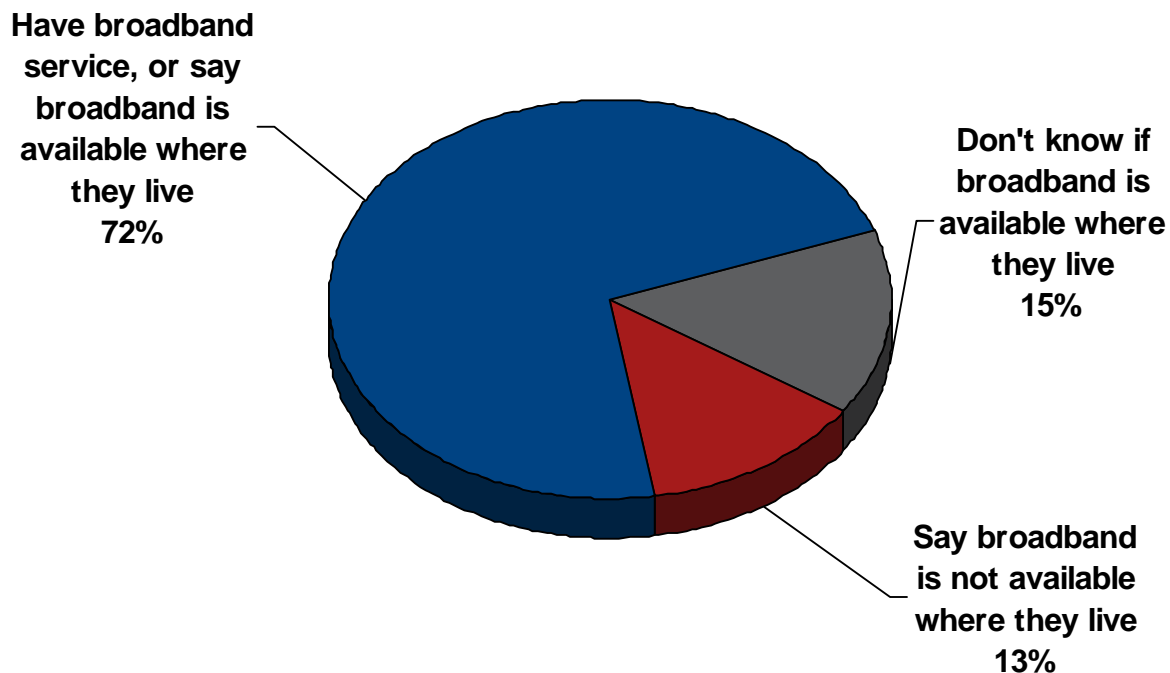

Perceptions of Broadband Availability

Awareness of broadband availability in Loudon County

Q: To the best of your knowledge, is broadband or high-speed Internet service available in the area where you live?
(n=100 Loudon County residents)

Source: January 2010 Connected Tennessee®
Residential Technology Assessment
www.connectedtennessee.org