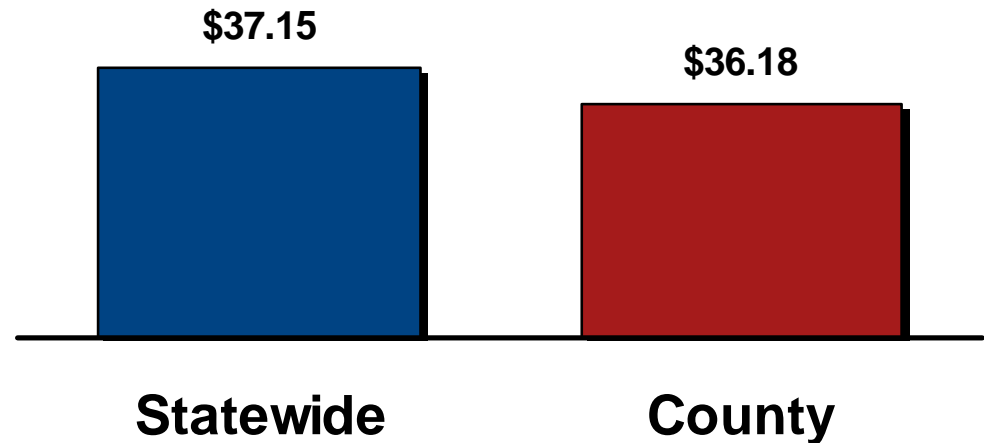

On average,
Tennessee
residents pay
\$37.15 per
month for their
broadband
service.

Q: What do you pay each month for your Internet service?
(n=74 Loudon County residents with home broadband service)

Source: January 2010 Connected Tennessee®
Residential Technology Assessment
www.connectedtennessee.org