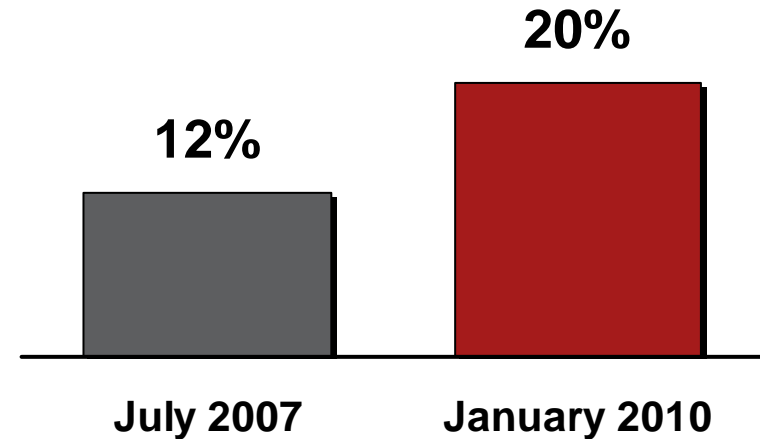

Trends in Wi-Fi Zone ("Hot Spot") Usage

Percent of residents who access Wi-Fi Zones

Statewide

Loudon County

Q: Do you use Wi-Fi zones, sometimes called "hot spots," to access the Internet?
(n=100 Loudon County residents in 2007 and n=100 Loudon County residents in 2010)

Source: July 2007 and January 2010
Connected Tennessee®
Residential Technology Assessments
www.connectedtennessee.org