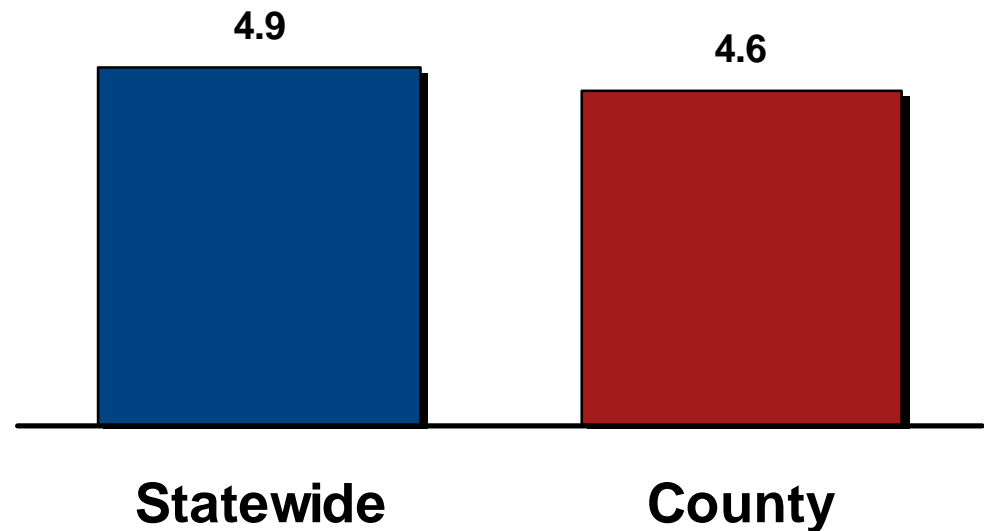

Broadband Download Speeds

Broadband subscribers who know their download speeds reported an average speed of 4.9 Mbps.

Over one-half of Tennessee residents who subscribe to broadband do not know their current bandwidth.

Average download speed (Mbps)

Q: To the best of your knowledge, what is the approximate download speed or bandwidth provided by your Internet service provider?
(n=55 Loudon County residents with home broadband service)

Source: January 2010 Connected Tennessee®
Residential Technology Assessment
www.connectedtennessee.org