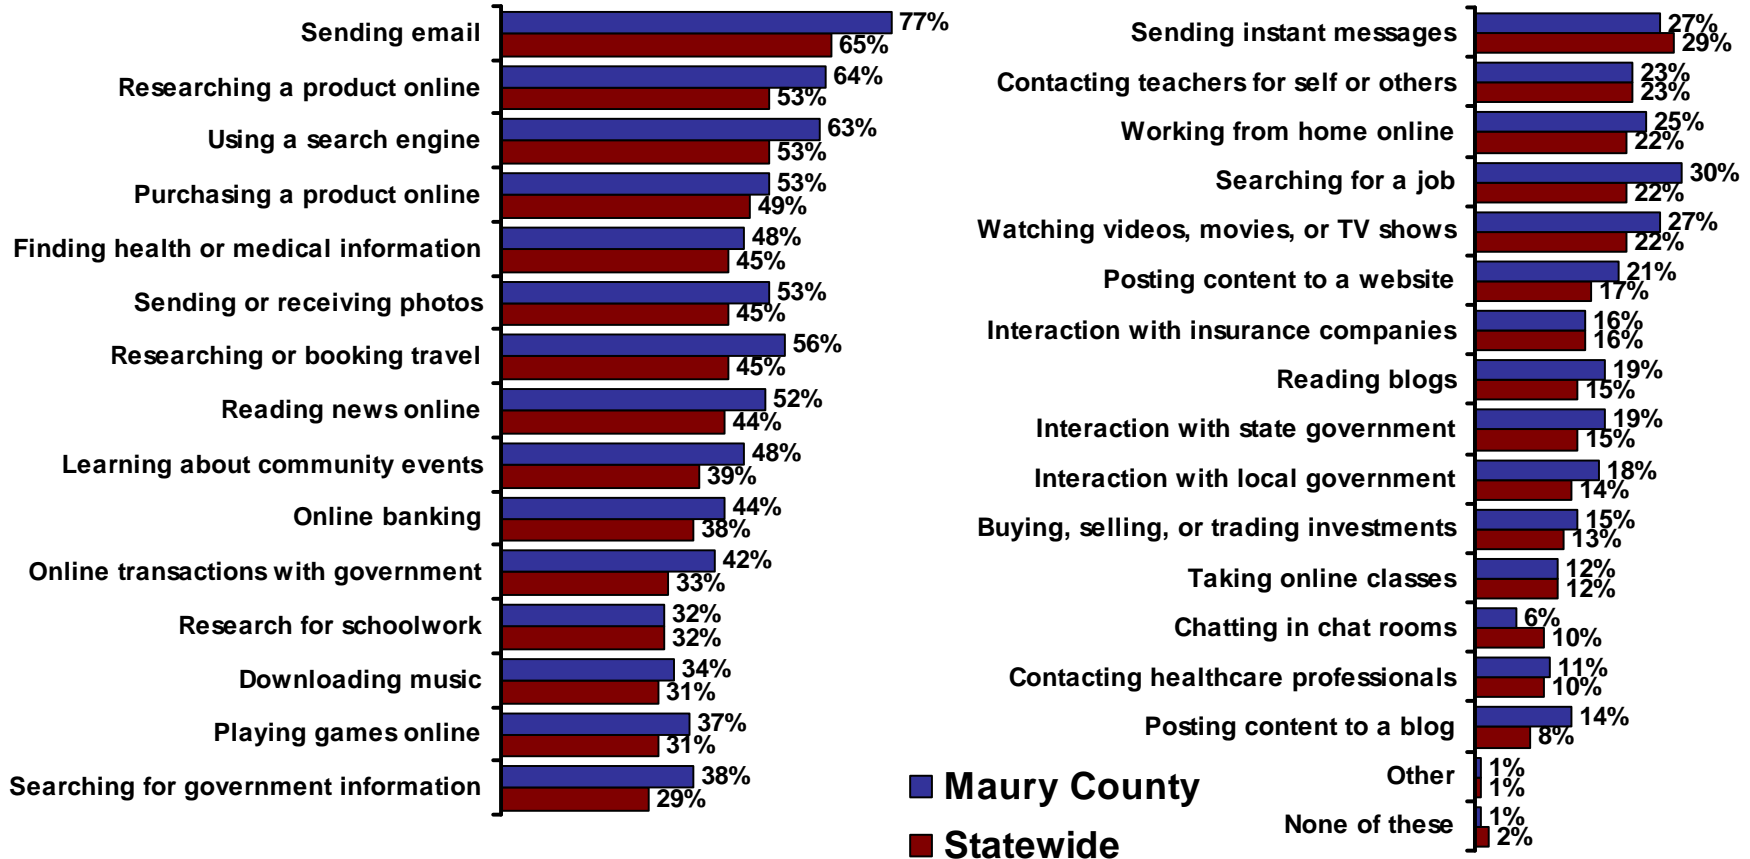

2007 Connected Tennessee Consumer Technology Assessment for Maury County, Tennessee

Residential Technology Assessment for Maury County

Percent of residents who have:

(n = 100 Maury County residents, weighted by age and gender)

Source: 2007 Connected Tennessee Residential Technology Assessment

Internet Applications Used by Maury County Residents

Percent of residents who access the Internet and say they use the following applications:

Q: Which of the following activities do you conduct on the Internet?
 (n = 79 Maury County residents who access the Internet, weighted by age and gender)

Source: 2007 Connected Tennessee Residential Technology Assessment