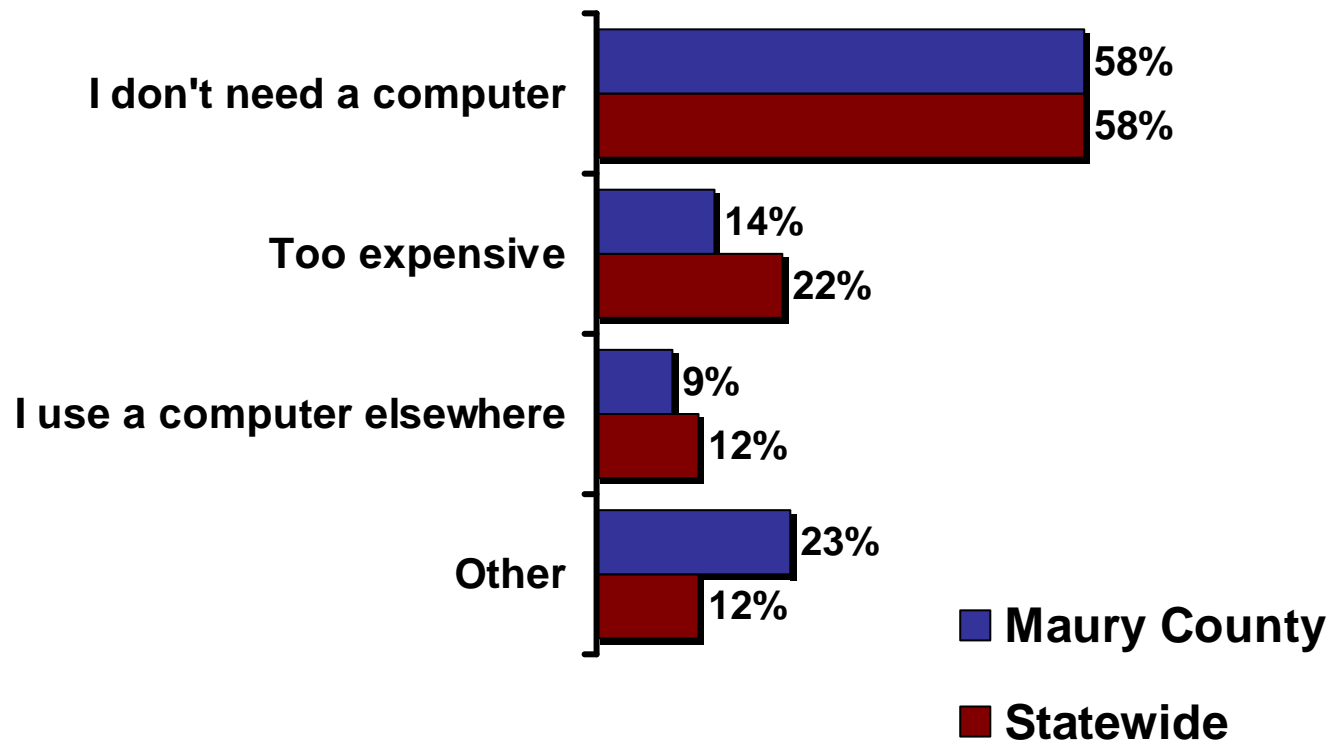

Barriers to Computer Ownership

Why Maury County residents do not own a computer:

Q: Why don't you have a computer at home?

(n = 22 Maury County residents with no computer at home, weighted by age and gender)

© Do Not Copy Without Written Permission

Source: 2007 Connected Tennessee Residential Technology Assessment

www.connectedtennessee.org