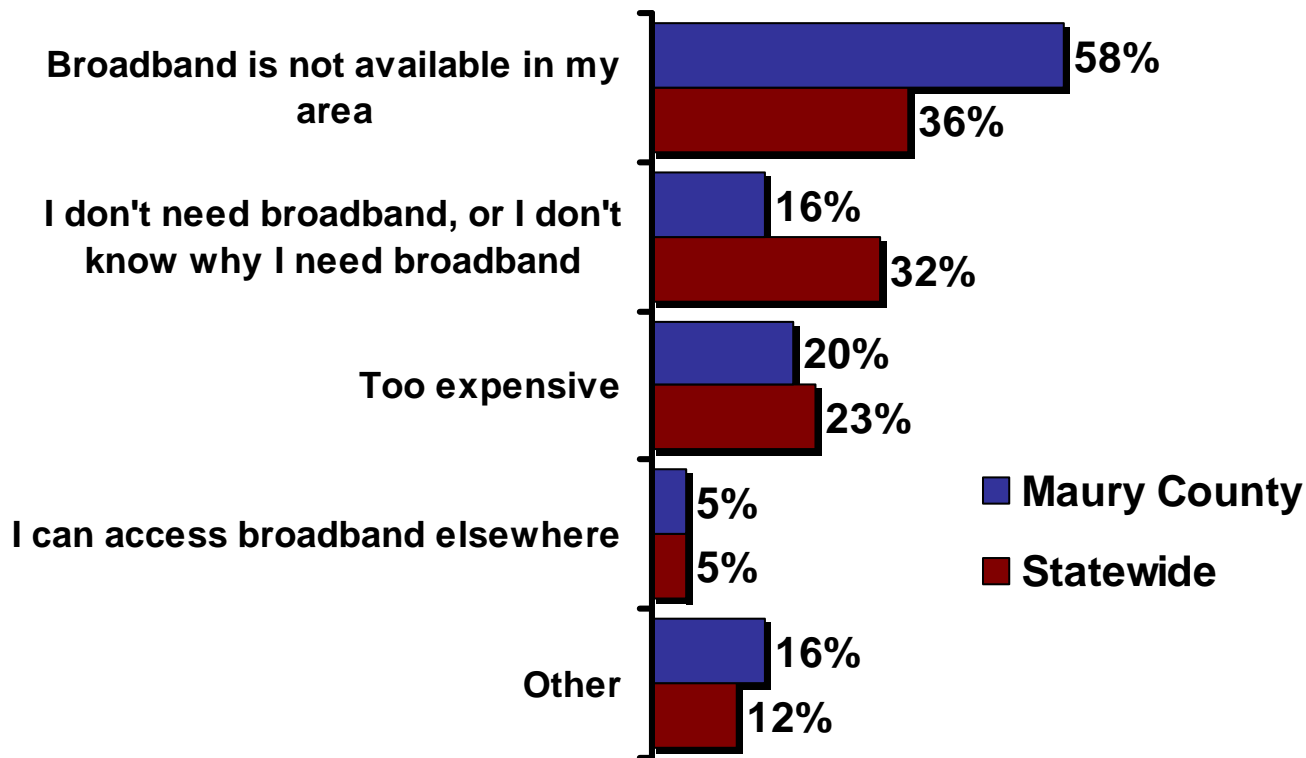

Barriers to Broadband Adoption

Why Maury County residents with dial-up do not subscribe to broadband:

Q: Why don't you subscribe to broadband Internet service?

(n = 19 Maury County residents who rely exclusively on dial-up service at home, weighted by age and gender)

© Do Not Copy Without Written Permission

Source: 2007 Connected Tennessee Residential Technology Assessment

www.connectedtennessee.org