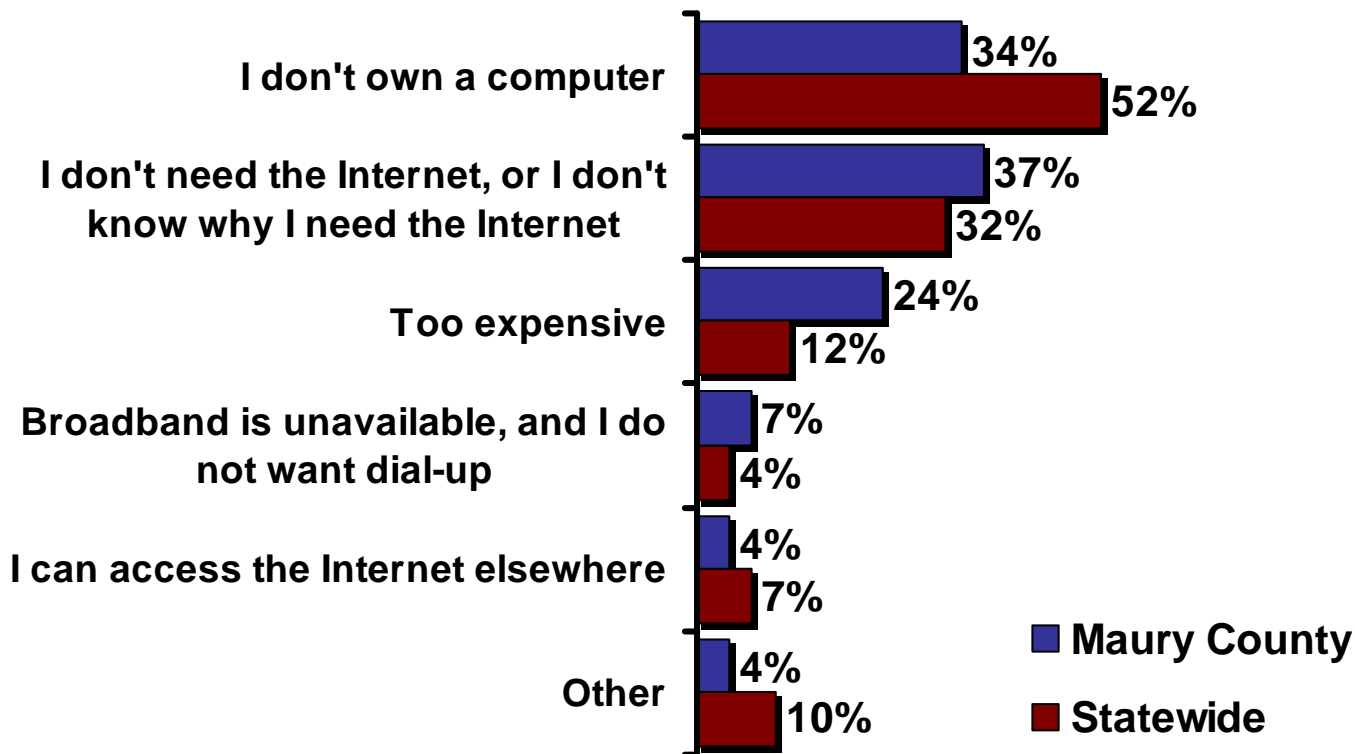

Q: Which of the following activities do you conduct on the Internet?
 (n = 79 Maury County residents who access the Internet, weighted by age and gender)

Source: 2007 Connected Tennessee Residential Technology Assessment

Barriers to Computer Ownership

Why Maury County residents do not own a computer:

Q: Why don't you have a computer at home?

(n = 22 Maury County residents with no computer at home, weighted by age and gender)

© Do Not Copy Without Written Permission

Source: 2007 Connected Tennessee Residential Technology Assessment

www.connectedtennessee.org

Barriers to Internet Adoption

Why Maury County residents do not have an Internet connection at home: