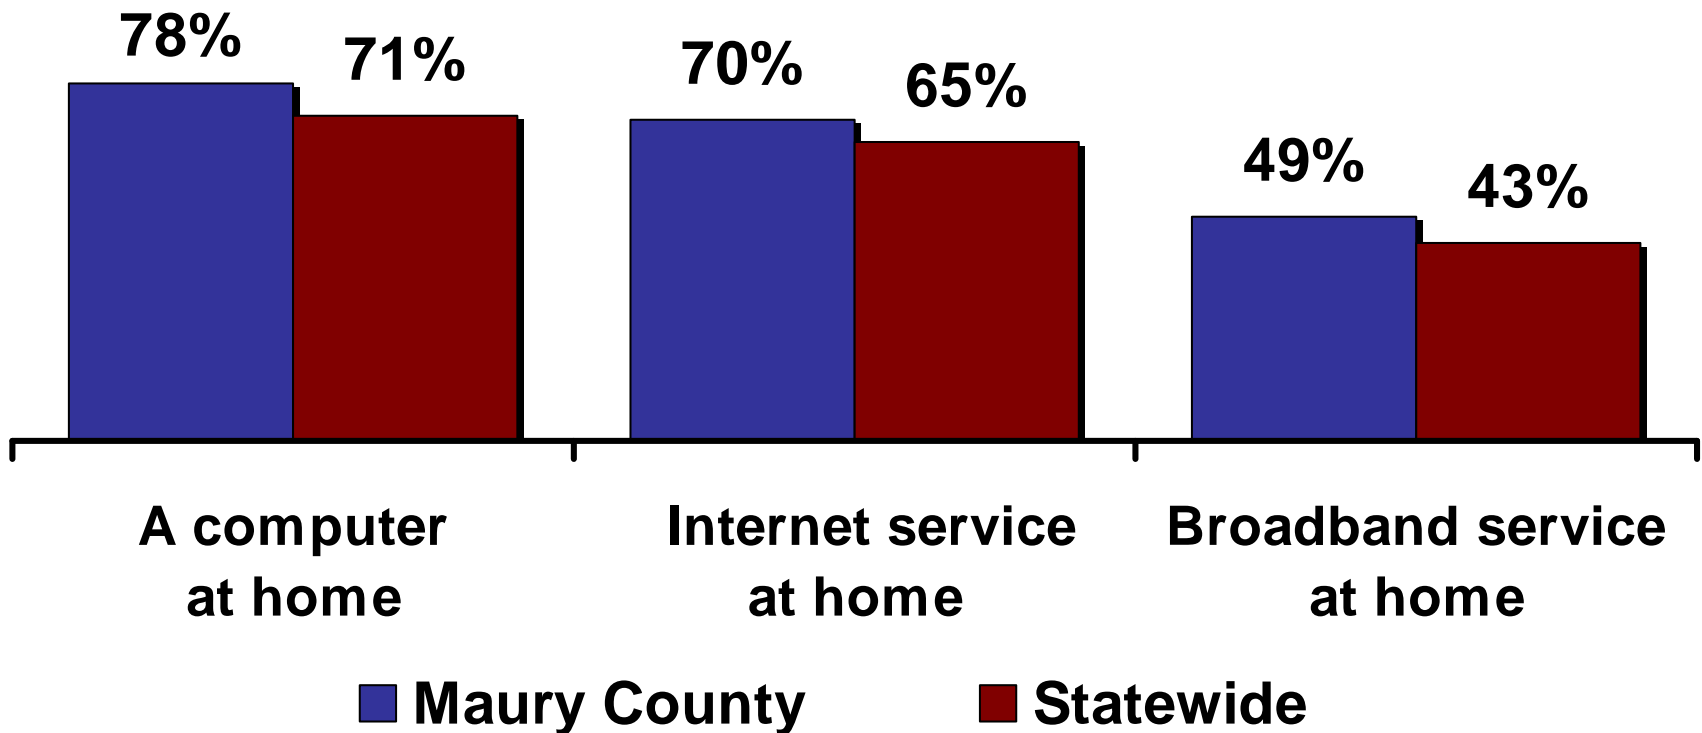

2007 Connected Tennessee Consumer Technology Assessment for Maury County, Tennessee

Residential Technology Assessment for Maury County

Percent of residents who have:

(n = 100 Maury County residents, weighted by age and gender)

Source: 2007 Connected Tennessee Residential Technology Assessment

Internet Applications Used by Maury County Residents

Percent of residents who access the Internet and say they use the following applications:

Q: Which of the following activities do you conduct on the Internet?
 (n = 79 Maury County residents who access the Internet, weighted by age and gender)

Source: 2007 Connected Tennessee Residential Technology Assessment