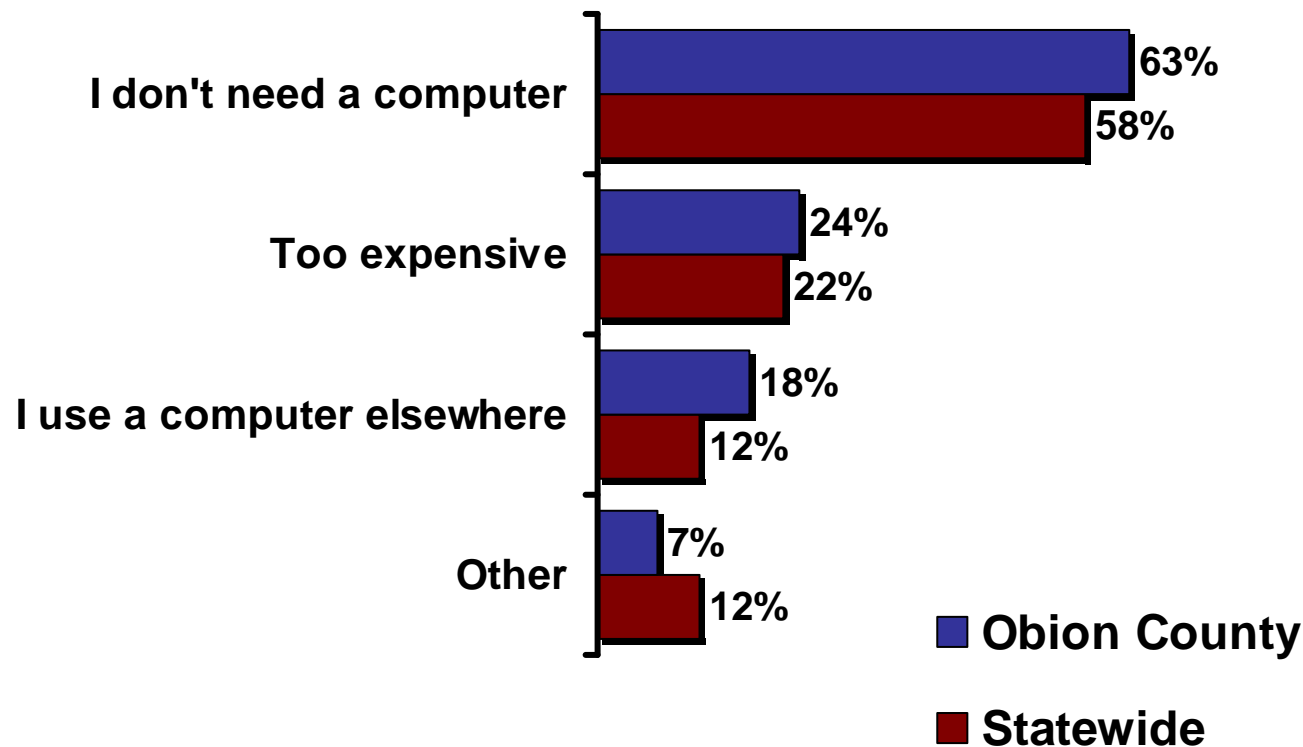

Barriers to Computer Ownership

Why Obion County residents do not own a computer:

Q: Why don't you have a computer at home?

(n = 30 Obion County residents with no computer at home, weighted by age and gender)

© Do Not Copy Without Written Permission

Source: 2007 Connected Tennessee Residential Technology Assessment

www.connectedtennessee.org