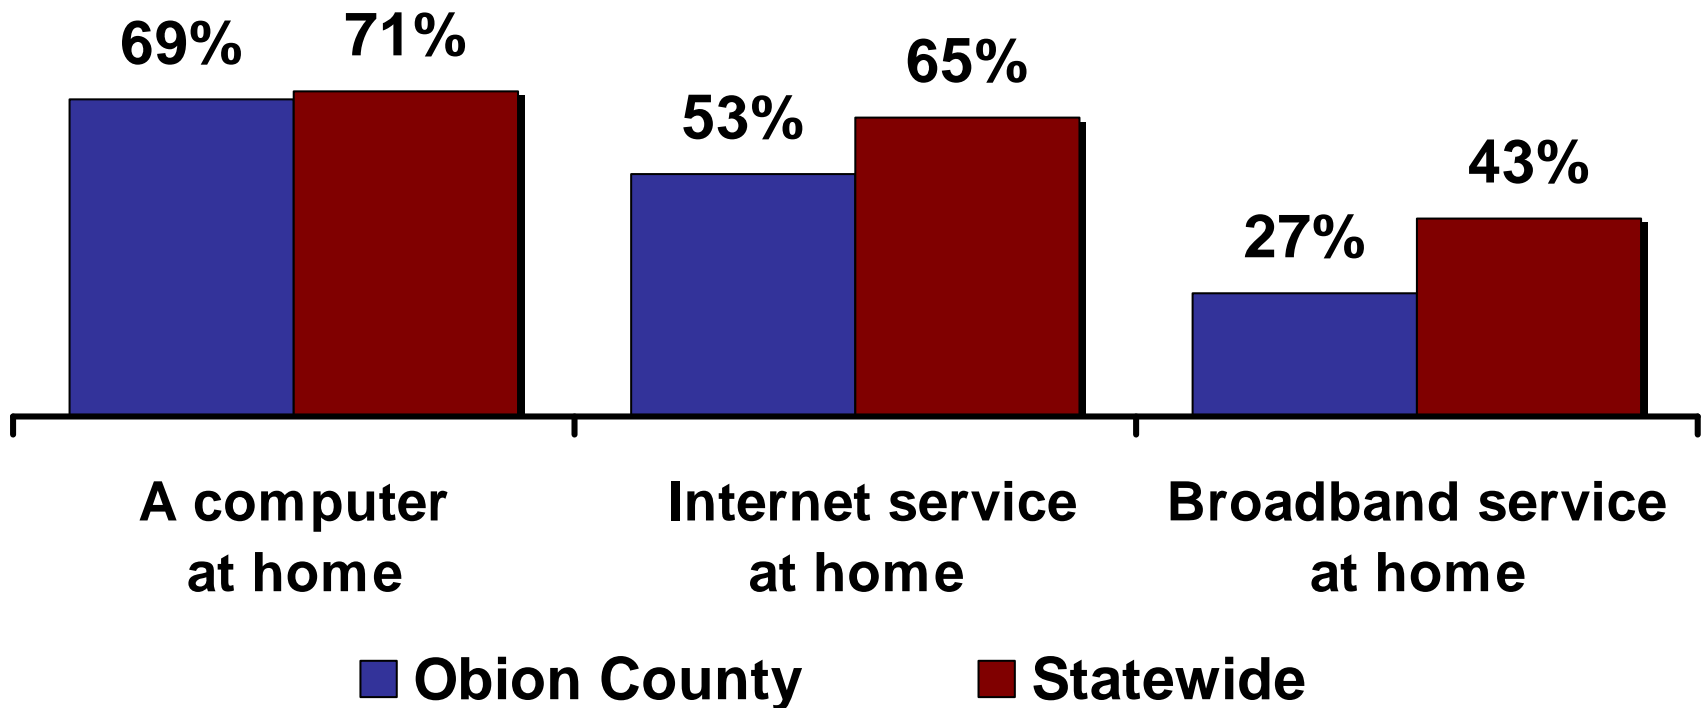

2007 Connected Tennessee Consumer Technology Assessment for Obion County, Tennessee

Residential Technology Assessment for Obion County

Percent of residents who have:

(n = 100 Obion County residents, weighted by age and gender)

Source: 2007 Connected Tennessee Residential Technology Assessment

Internet Applications Used by Obion County Residents

Percent of residents who access the Internet and say they use the following applications: