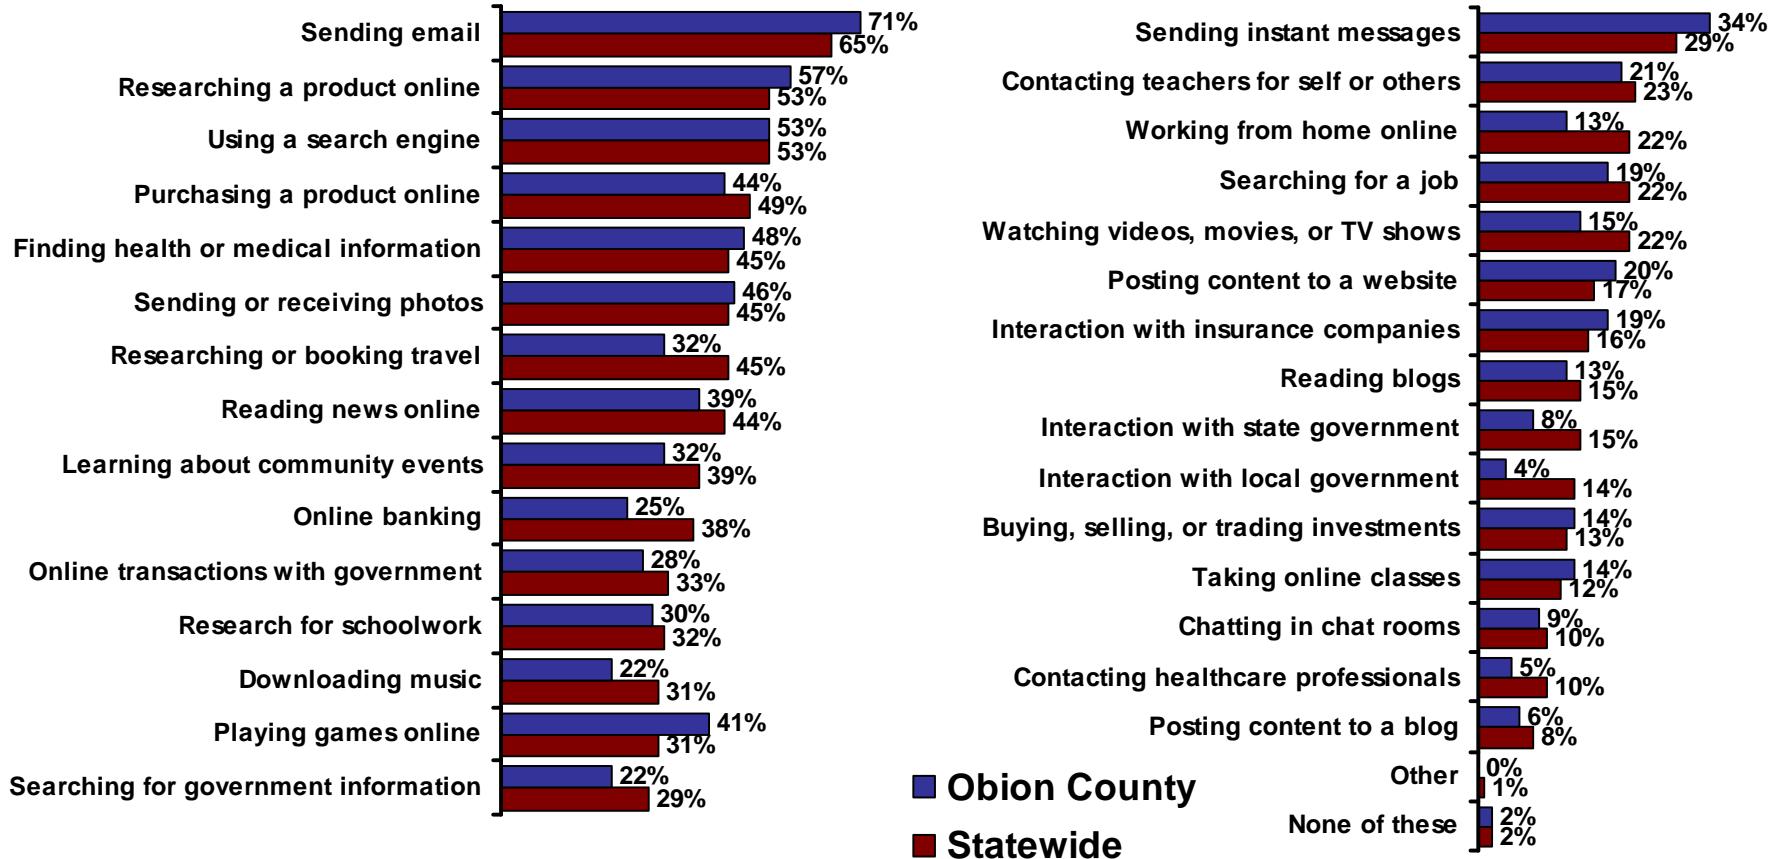

2007 Connected Tennessee Consumer Technology Assessment for Obion County, Tennessee

Residential Technology Assessment for Obion County

Percent of residents who have:

(n = 100 Obion County residents, weighted by age and gender)

Source: 2007 Connected Tennessee Residential Technology Assessment

Internet Applications Used by Obion County Residents

Percent of residents who access the Internet and say they use the following applications: