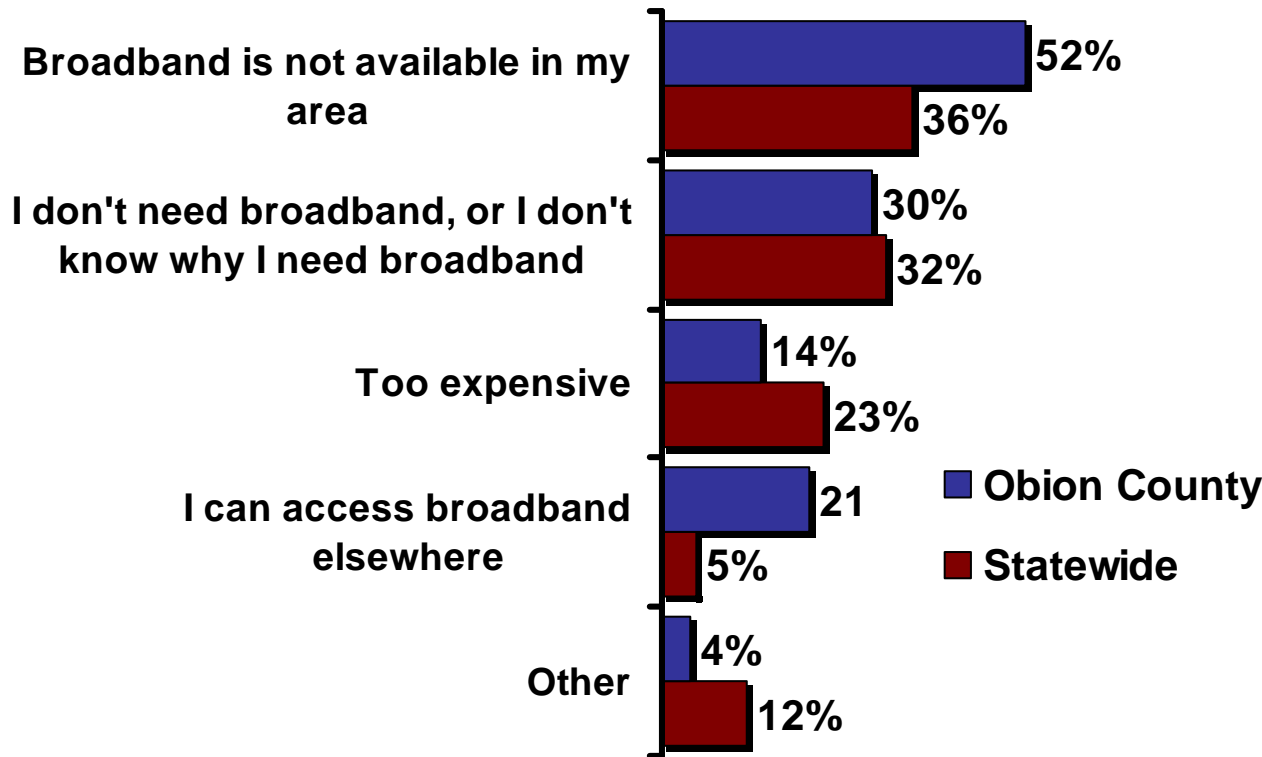

Barriers to Broadband Adoption

Why Obion County residents with dial-up do not subscribe to broadband:

Q: Why don't you subscribe to broadband Internet service?

(n = 23 Obion County residents who rely exclusively on dial-up service at home, weighted by age and gender)

© Do Not Copy Without Written Permission

Source: 2007 Connected Tennessee Residential Technology Assessment

www.connectedtennessee.org