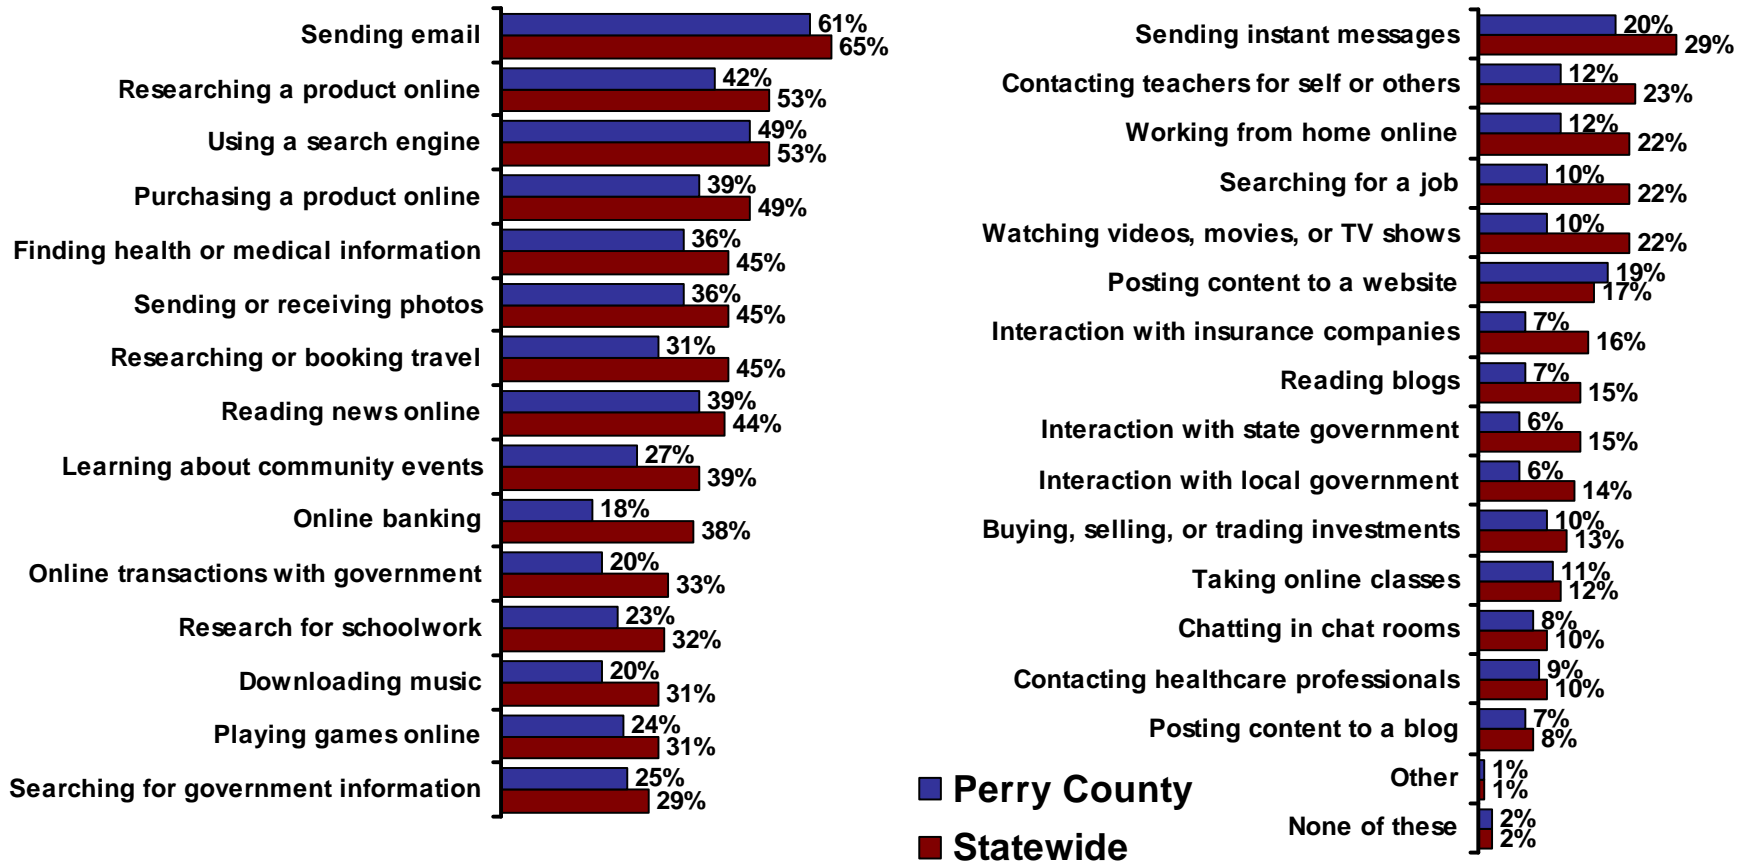

2007 Connected Tennessee Consumer Technology Assessment for Perry County, Tennessee

Residential Technology Assessment for Perry County

Percent of residents who have:

(n = 100 Perry County residents, weighted by age and gender)

Source: 2007 Connected Tennessee Residential Technology Assessment

Internet Applications Used by Perry County Residents

Percent of residents who access the Internet and say they use the following applications:

Q: Which of the following activities do you conduct on the Internet?
 (n = 68 Perry County residents who access the Internet, weighted by age and gender)

Source: 2007 Connected Tennessee Residential Technology Assessment