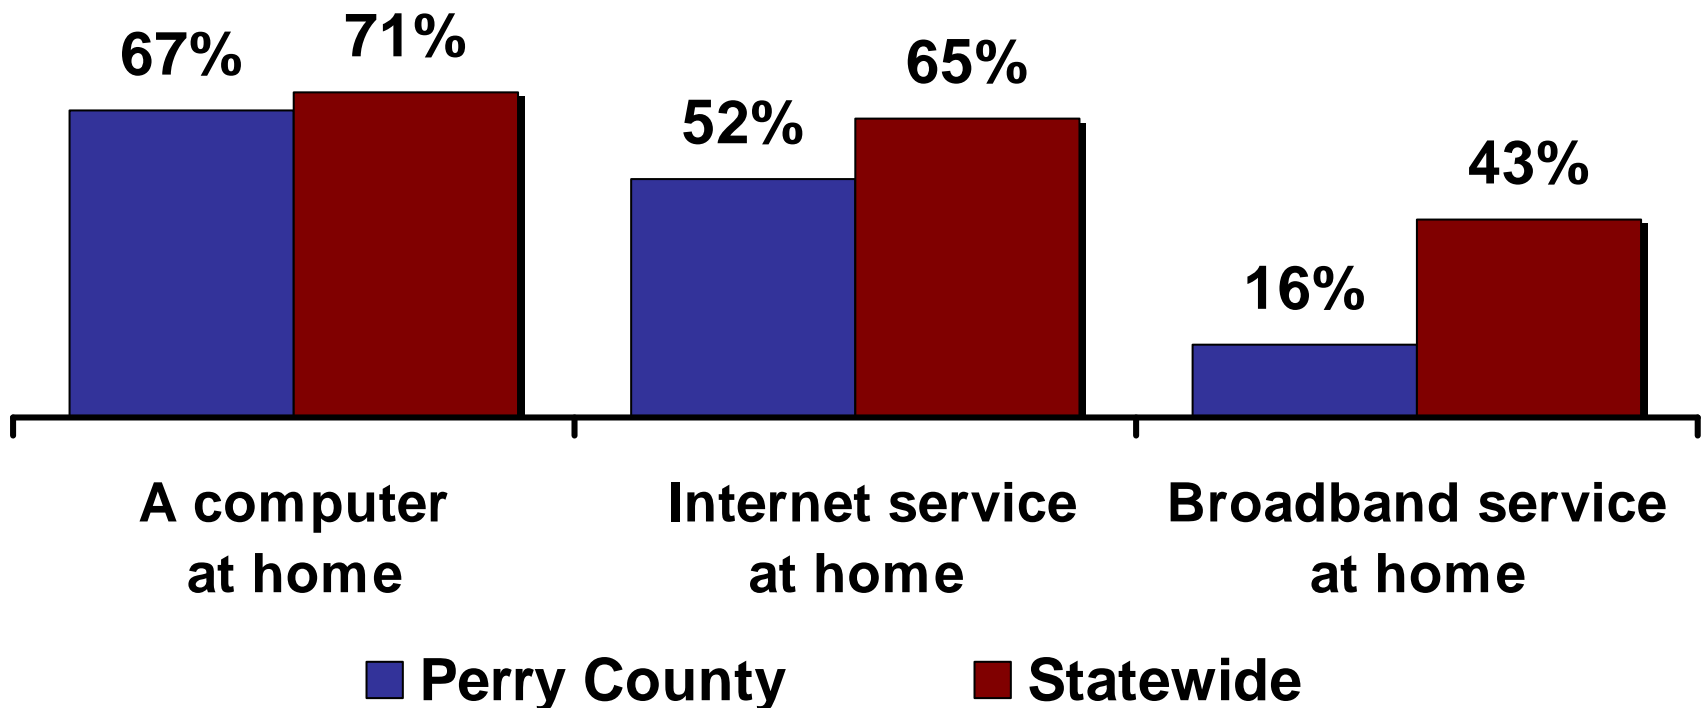

2007 Connected Tennessee Consumer Technology Assessment for Perry County, Tennessee

Residential Technology Assessment for Perry County

Percent of residents who have:

(n = 100 Perry County residents, weighted by age and gender)

Source: 2007 Connected Tennessee Residential Technology Assessment

Internet Applications Used by Perry County Residents

Percent of residents who access the Internet and say they use the following applications:

Q: Which of the following activities do you conduct on the Internet?
 (n = 68 Perry County residents who access the Internet, weighted by age and gender)

Source: 2007 Connected Tennessee Residential Technology Assessment