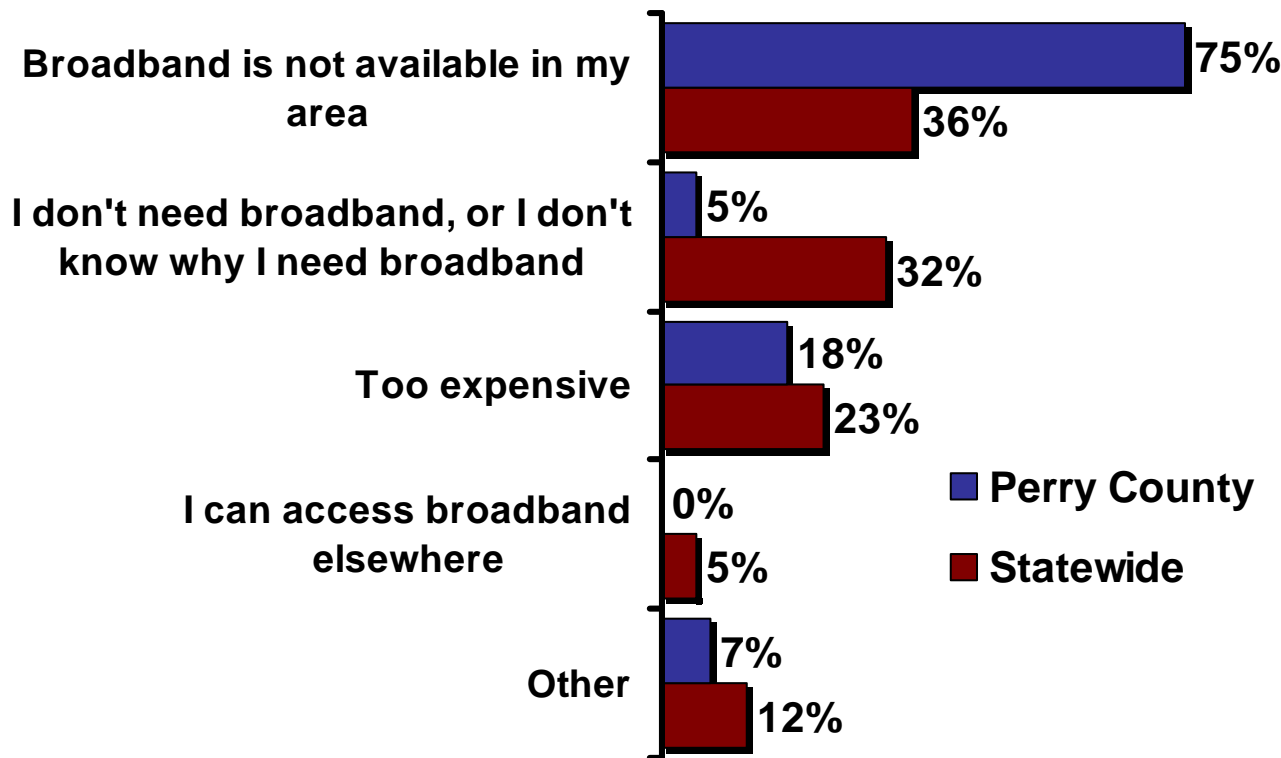

Barriers to Broadband Adoption

Why Perry County residents with dial-up do not subscribe to broadband:

Q: Why don't you subscribe to broadband Internet service?

(n = 34 Perry County residents who rely exclusively on dial-up service at home, weighted by age and gender)

© Do Not Copy Without Written Permission

Source: 2007 Connected Tennessee Residential Technology Assessment

www.connectedtennessee.org