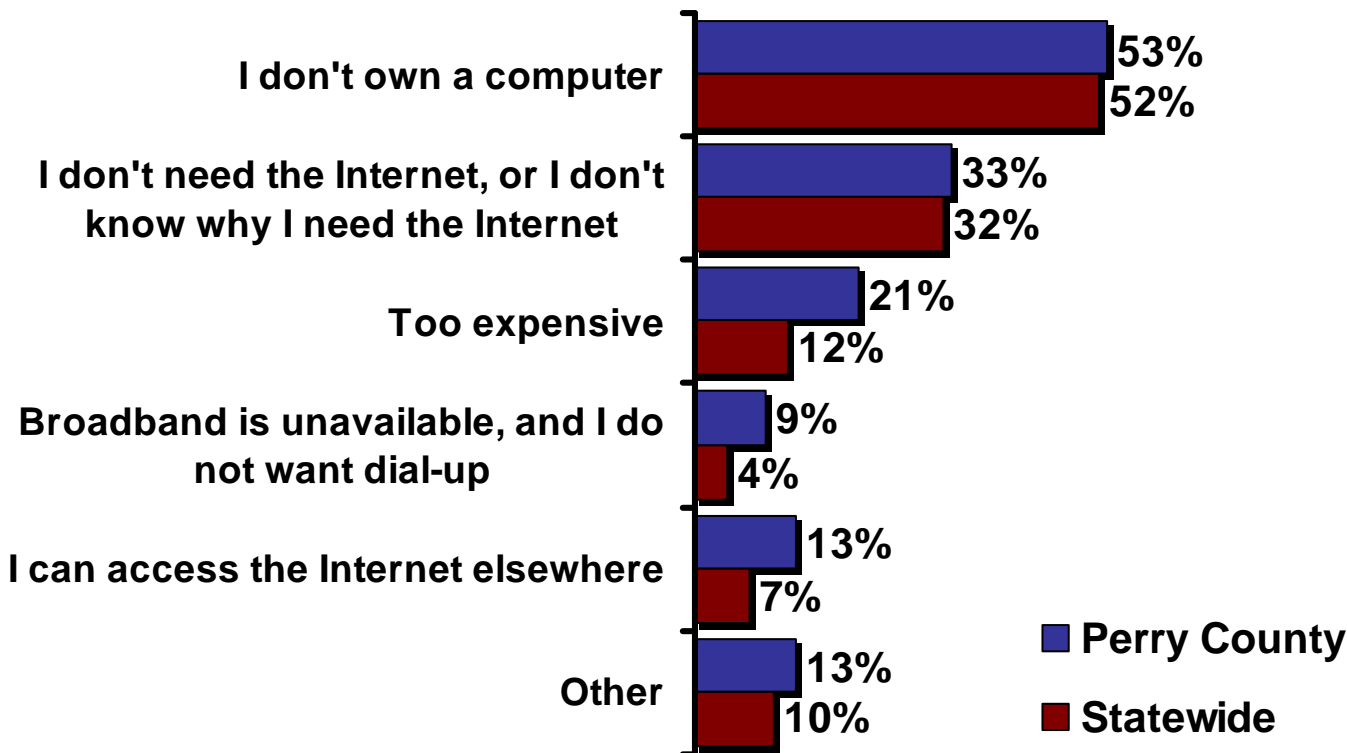

Source: 2007 Connected Tennessee Residential Technology Assessment

Internet Applications Used by Perry County Residents

Percent of residents who access the Internet and say they use the following applications:

Q: Which of the following activities do you conduct on the Internet?
 (n = 68 Perry County residents who access the Internet, weighted by age and gender)

Source: 2007 Connected Tennessee Residential Technology Assessment

Barriers to Computer Ownership

Why Perry County residents do not own a computer:

Q: Why don't you have a computer at home?

(n = 30 Perry County residents with no computer at home, weighted by age and gender)

© Do Not Copy Without Written Permission

Source: 2007 Connected Tennessee Residential Technology Assessment

www.connectedtennessee.org

Barriers to Internet Adoption

Why Perry County residents do not have an Internet connection at home: