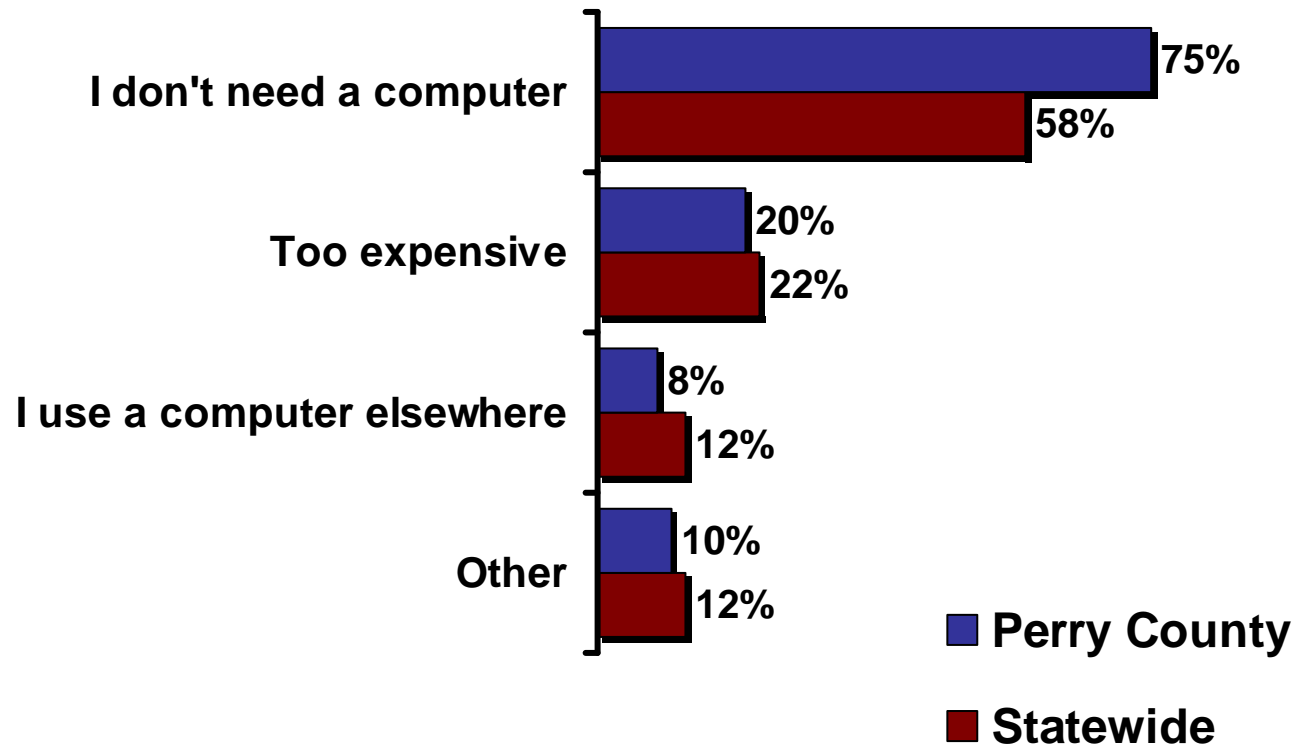

Barriers to Computer Ownership

Why Perry County residents do not own a computer:

Q: Why don't you have a computer at home?

(n = 30 Perry County residents with no computer at home, weighted by age and gender)

© Do Not Copy Without Written Permission

Source: 2007 Connected Tennessee Residential Technology Assessment

www.connectedtennessee.org