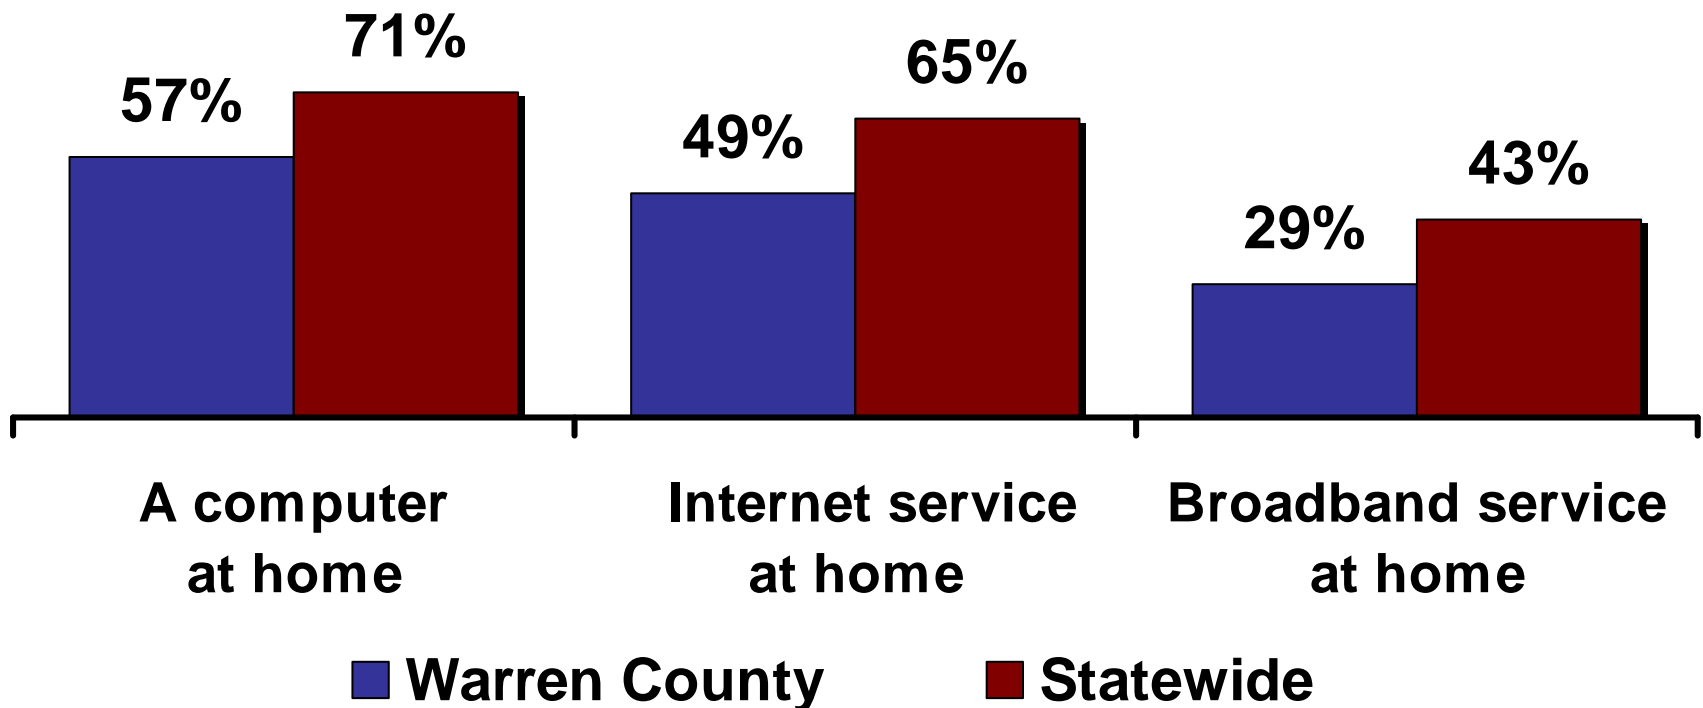

2007 Connected Tennessee Consumer Technology Assessment for Warren County, Tennessee

Residential Technology Assessment for Warren County

Percent of residents who have:

(n = 100 Warren County residents, weighted by age and gender)

Source: 2007 Connected Tennessee Residential Technology Assessment

Internet Applications Used by Warren County Residents

Percent of residents who access the Internet and say they use the following applications:

Q: Which of the following activities do you conduct on the Internet?
 (n = 62 Warren County residents who access the Internet, weighted by age and gender)

Source: 2007 Connected Tennessee Residential Technology Assessment