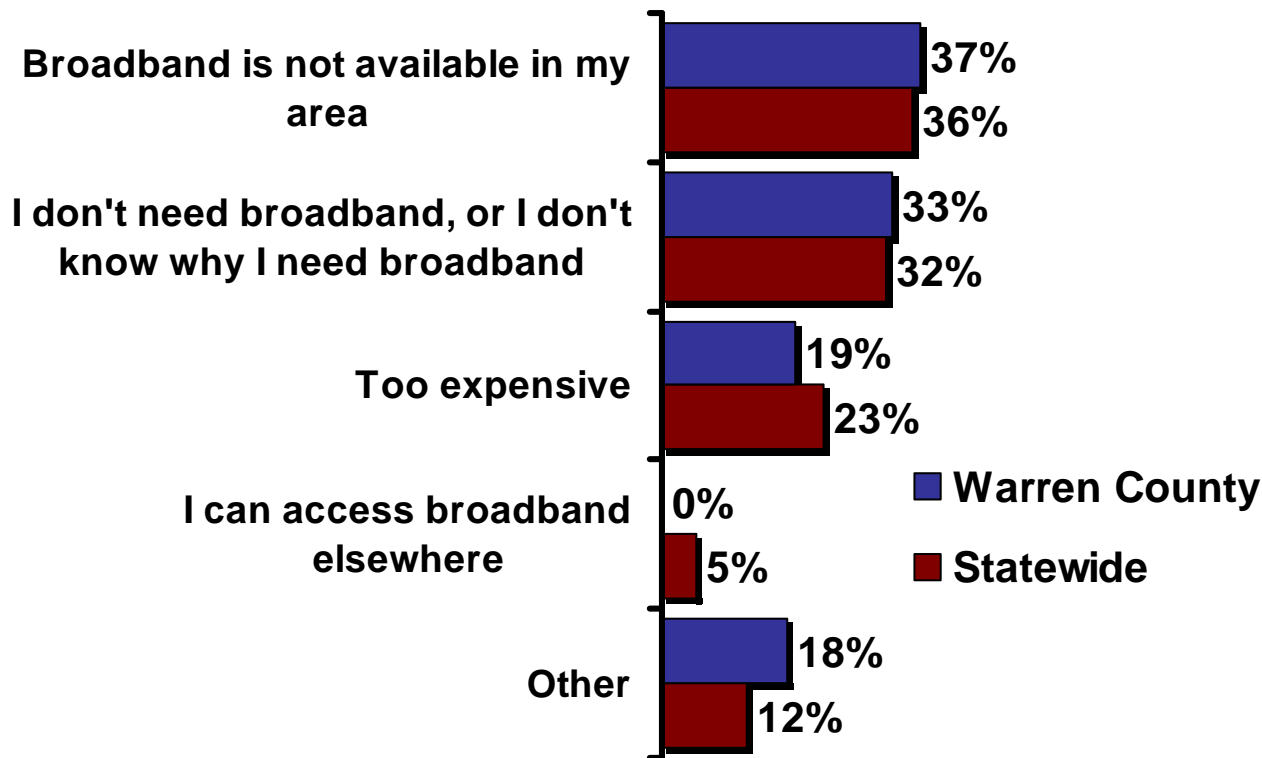

Barriers to Broadband Adoption

Why Warren County residents with dial-up do not subscribe to broadband:

Q: Why don't you subscribe to broadband Internet service?

(n = 16 Warren County residents who rely exclusively on dial-up service at home, weighted by age and gender)

© Do Not Copy Without Written Permission

Source: 2007 Connected Tennessee Residential Technology Assessment

www.connectedtennessee.org