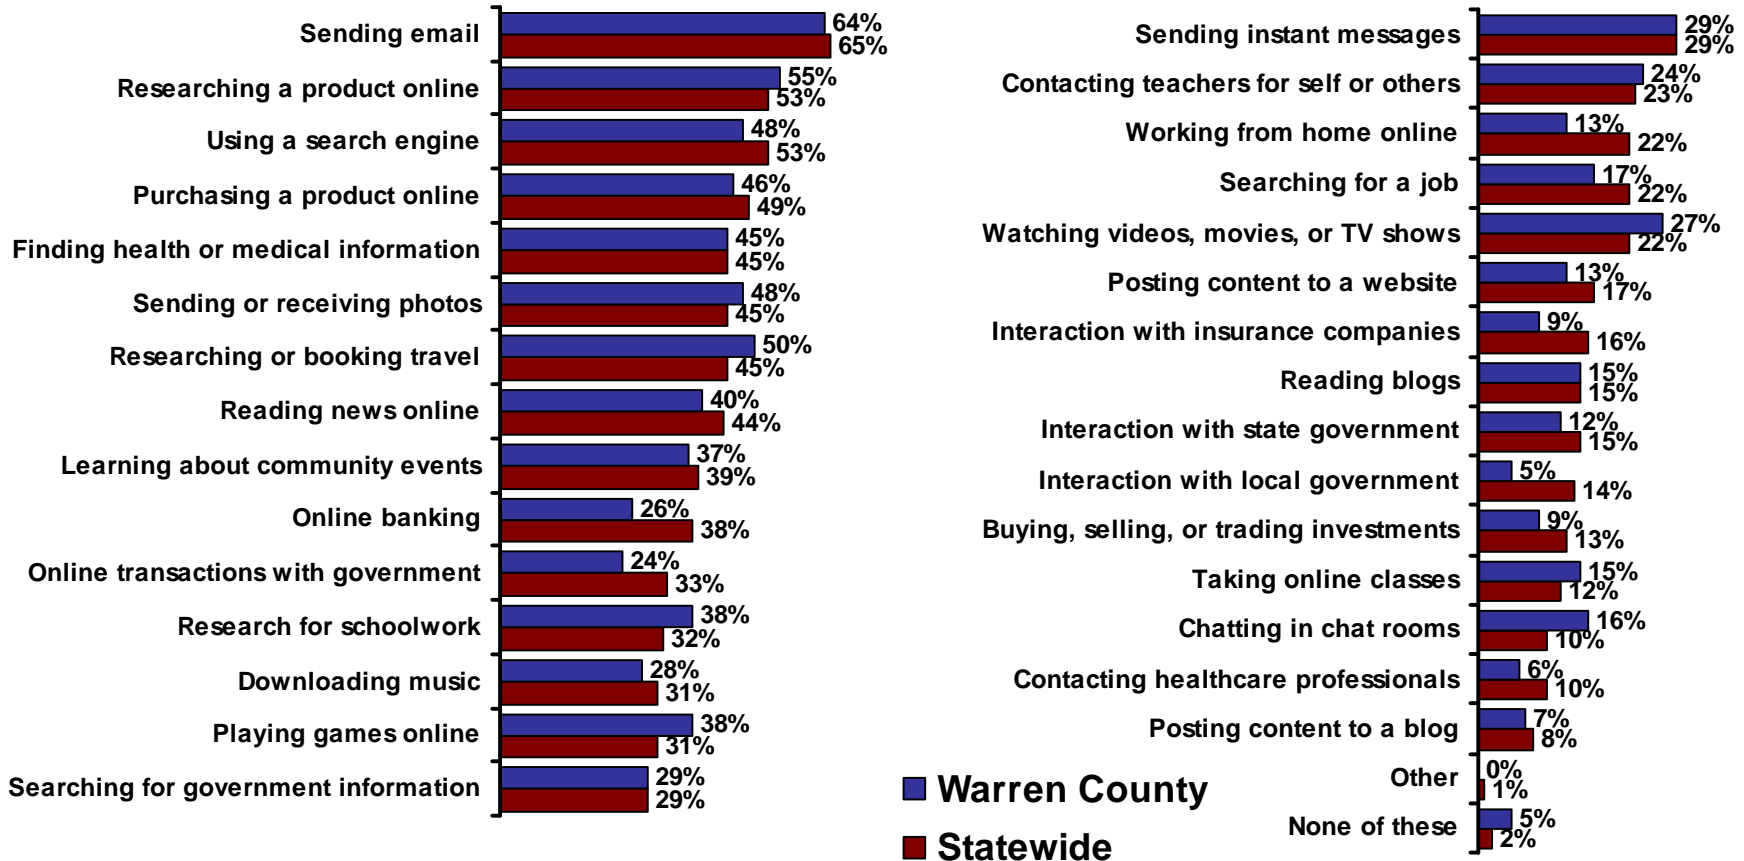

2007 Connected Tennessee Consumer Technology Assessment for Warren County, Tennessee

Residential Technology Assessment for Warren County

Percent of residents who have:

(n = 100 Warren County residents, weighted by age and gender)

Source: 2007 Connected Tennessee Residential Technology Assessment

Internet Applications Used by Warren County Residents

Percent of residents who access the Internet and say they use the following applications:

Q: Which of the following activities do you conduct on the Internet?
 (n = 62 Warren County residents who access the Internet, weighted by age and gender)

Source: 2007 Connected Tennessee Residential Technology Assessment

Barriers to Computer Ownership

Why Warren County residents do not own a computer:

Q: Why don't you have a computer at home?

(n = 43 Warren County residents with no computer at home, weighted by age and gender)