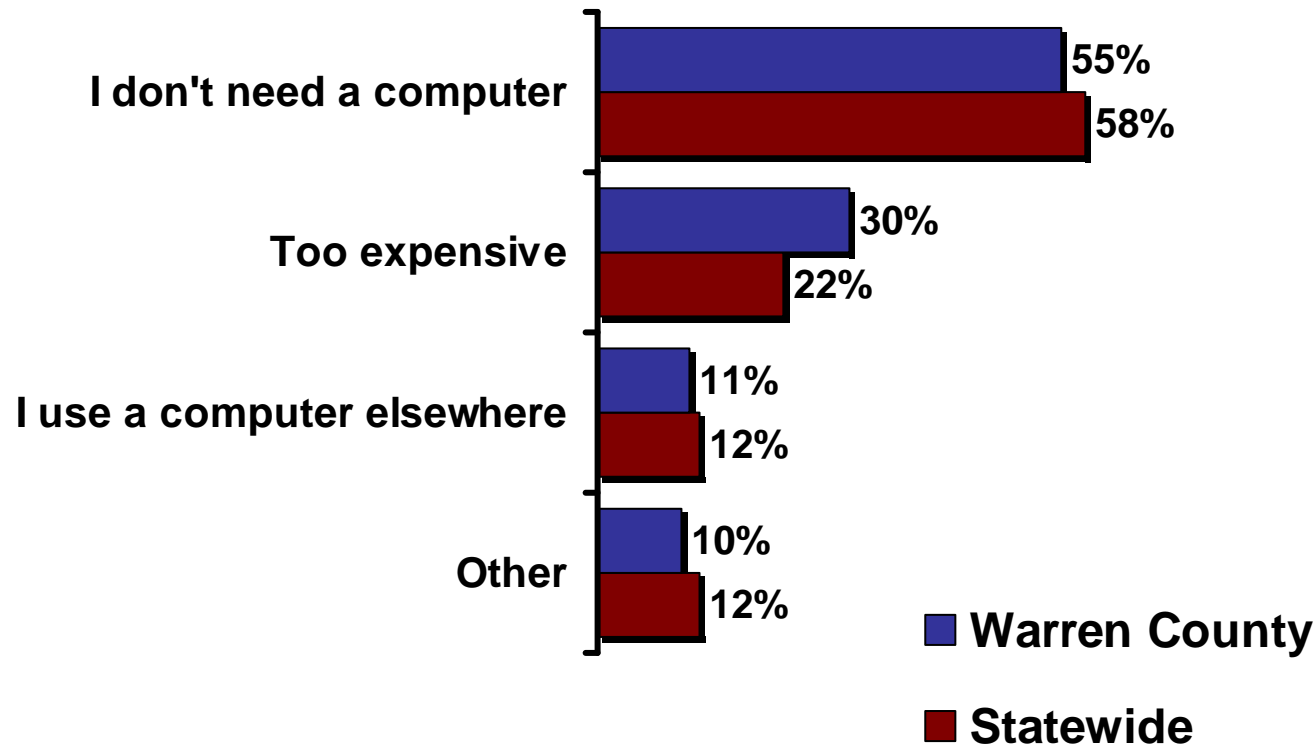

Barriers to Computer Ownership

Why Warren County residents do not own a computer:

Q: Why don't you have a computer at home?

(n = 43 Warren County residents with no computer at home, weighted by age and gender)

© Do Not Copy Without Written Permission

Source: 2007 Connected Tennessee Residential Technology Assessment

www.connectedtennessee.org