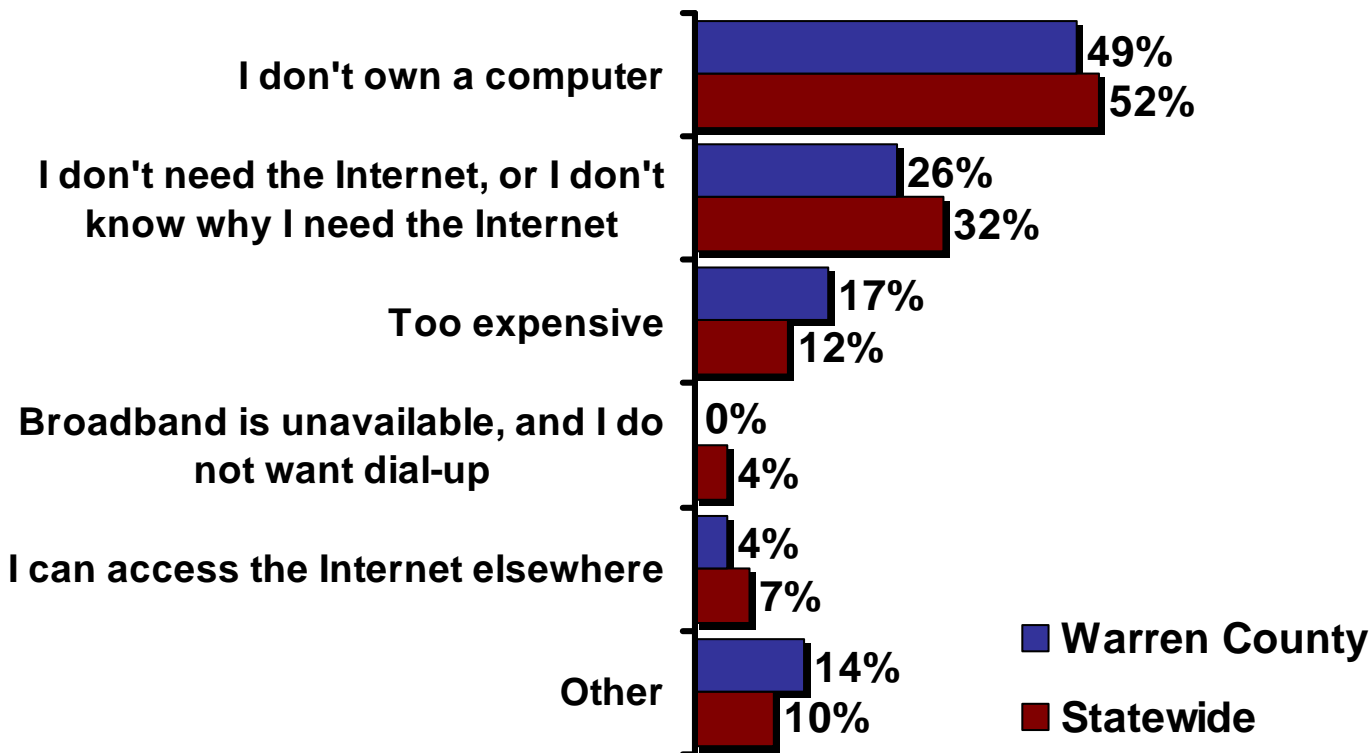

Source: 2007 Connected Tennessee Residential Technology Assessment

Internet Applications Used by Warren County Residents

Percent of residents who access the Internet and say they use the following applications:

Q: Which of the following activities do you conduct on the Internet?
 (n = 62 Warren County residents who access the Internet, weighted by age and gender)

Source: 2007 Connected Tennessee Residential Technology Assessment

Barriers to Computer Ownership

Why Warren County residents do not own a computer:

Q: Why don't you have a computer at home?

(n = 43 Warren County residents with no computer at home, weighted by age and gender)

© Do Not Copy Without Written Permission

Source: 2007 Connected Tennessee Residential Technology Assessment

www.connectedtennessee.org

Barriers to Internet Adoption

Why Warren County residents do not have an Internet connection at home: