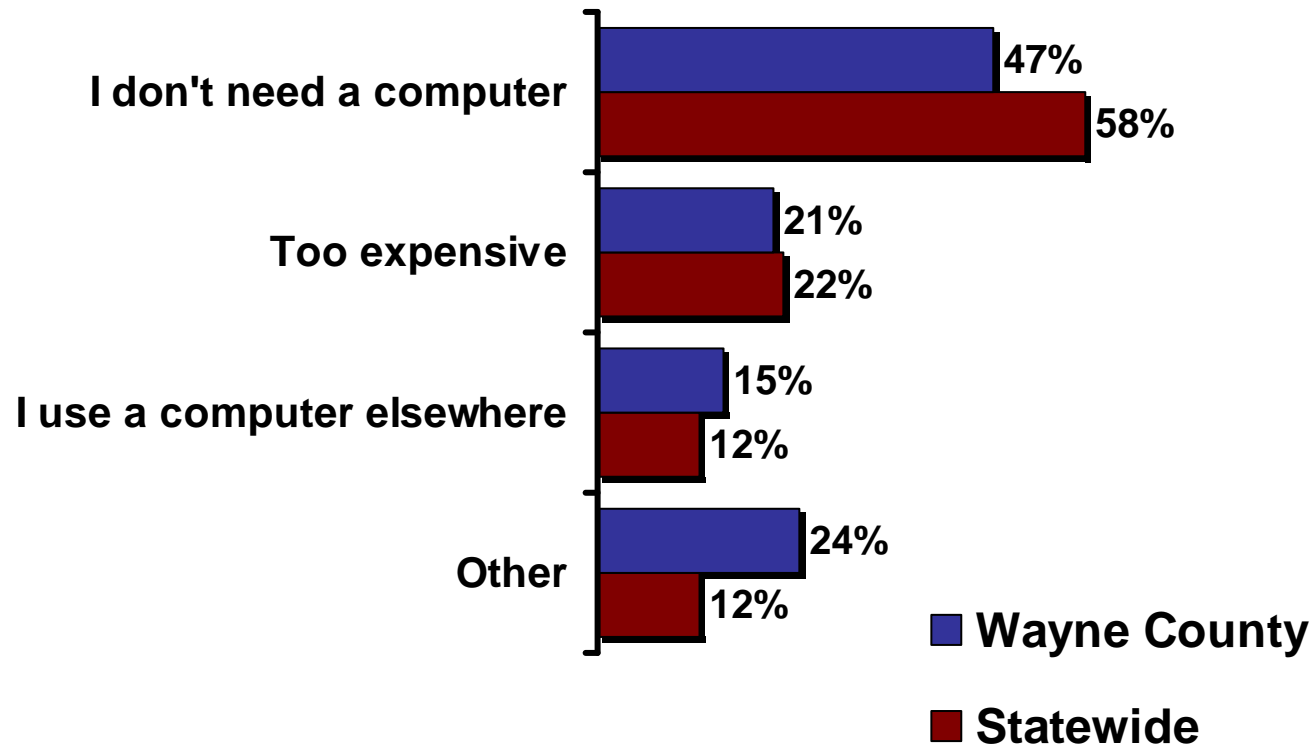

Barriers to Computer Ownership

Why Wayne County residents do not own a computer:

Q: *Why don't you have a computer at home?*

(n = 39 Wayne County residents with no computer at home, weighted by age and gender)

© Do Not Copy Without Written Permission

Source: 2007 Connected Tennessee Residential Technology Assessment

www.connectedtennessee.org