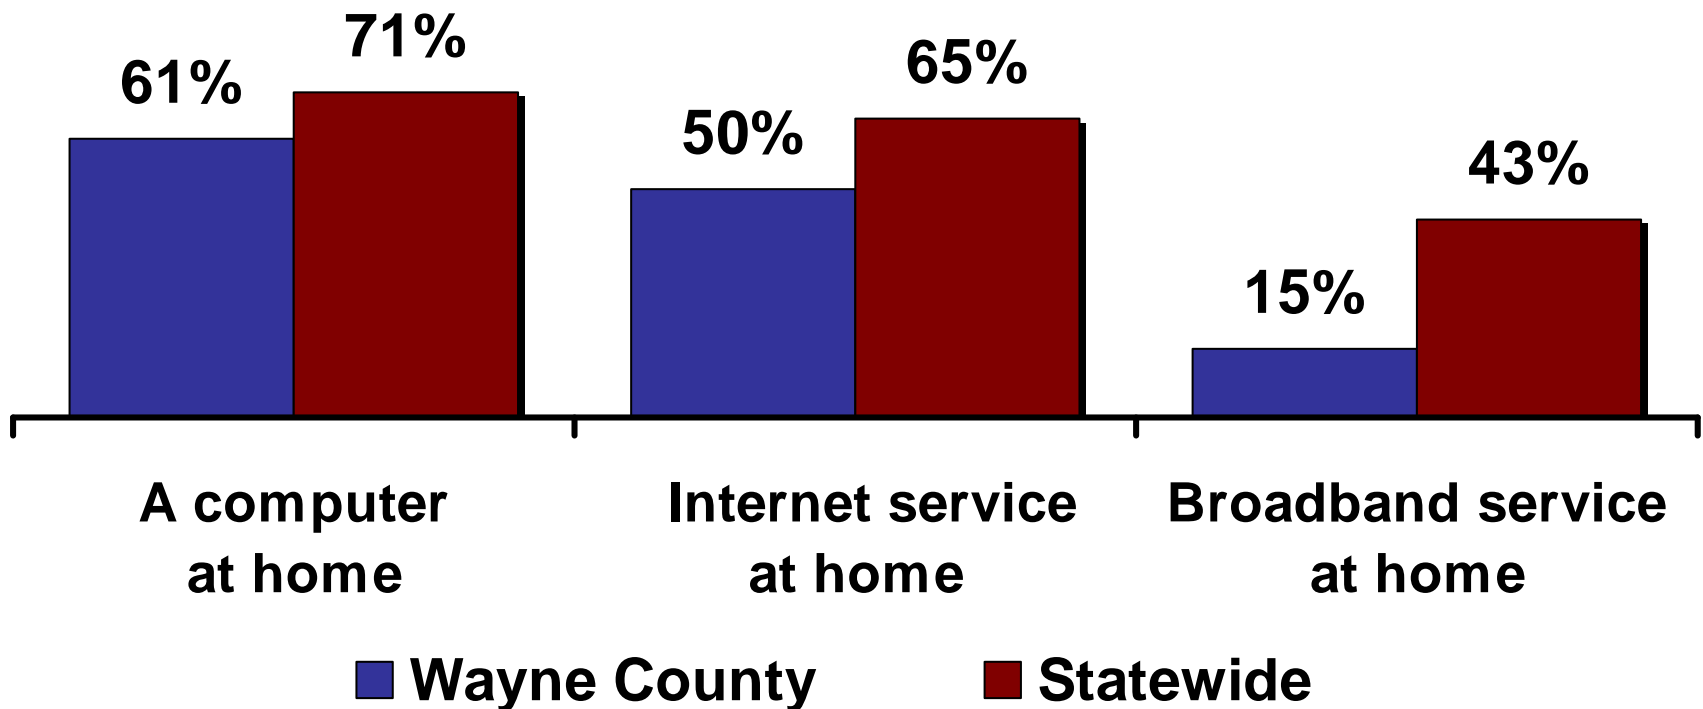

2007 Connected Tennessee Consumer Technology Assessment for Wayne County, Tennessee

Residential Technology Assessment for Wayne County

Percent of residents who have:

(n = 100 Wayne County residents, weighted by age and gender)

Source: 2007 Connected Tennessee Residential Technology Assessment

Internet Applications Used by Wayne County Residents

Percent of residents who access the Internet and say they use the following applications:

Q: Which of the following activities do you conduct on the Internet?
 (n = 66 Wayne County residents who access the Internet, weighted by age and gender)

Source: 2007 Connected Tennessee Residential Technology Assessment