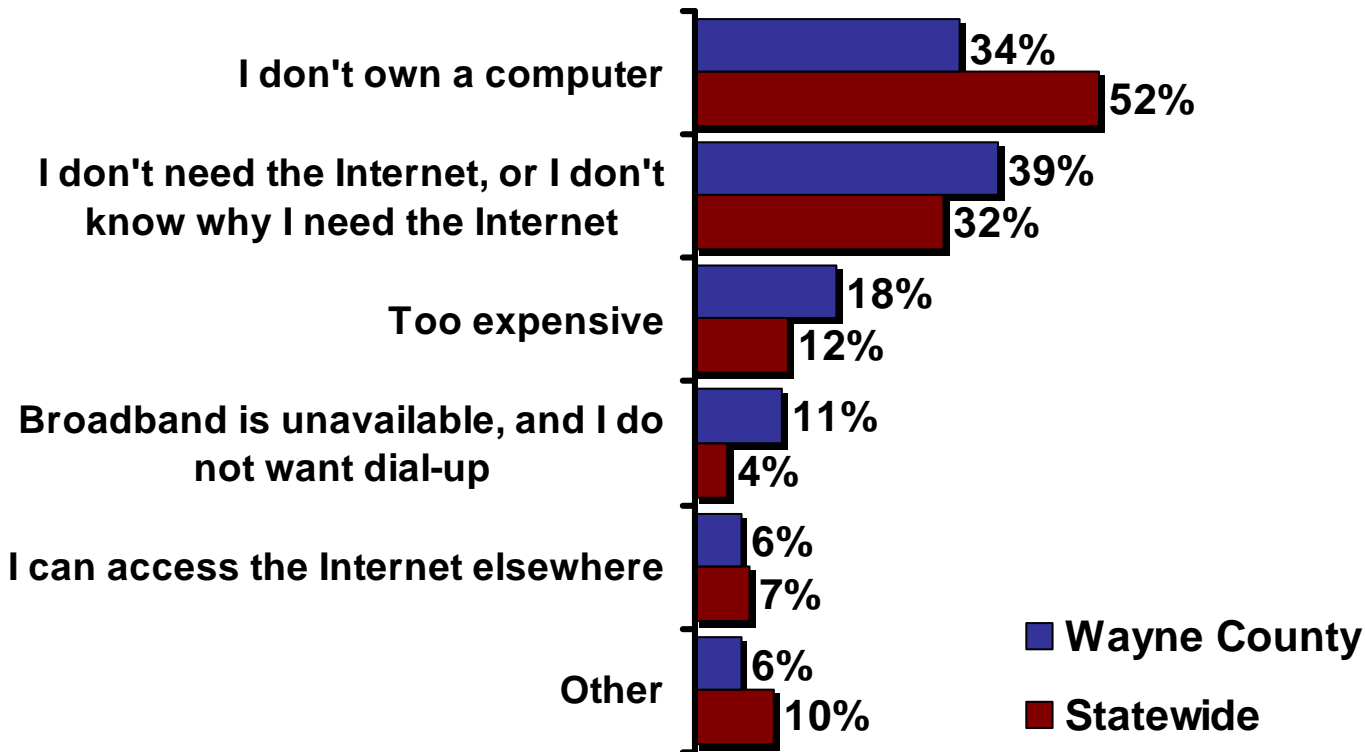

Source: 2007 Connected Tennessee Residential Technology Assessment

Internet Applications Used by Wayne County Residents

Percent of residents who access the Internet and say they use the following applications:

Q: Which of the following activities do you conduct on the Internet?
 (n = 66 Wayne County residents who access the Internet, weighted by age and gender)

Source: 2007 Connected Tennessee Residential Technology Assessment

Barriers to Computer Ownership

Why Wayne County residents do not own a computer:

Q: *Why don't you have a computer at home?*

(n = 39 Wayne County residents with no computer at home, weighted by age and gender)

© Do Not Copy Without Written Permission

Source: 2007 Connected Tennessee Residential Technology Assessment

www.connectedtennessee.org

Barriers to Internet Adoption

Why Wayne County residents do not have an Internet connection at home: