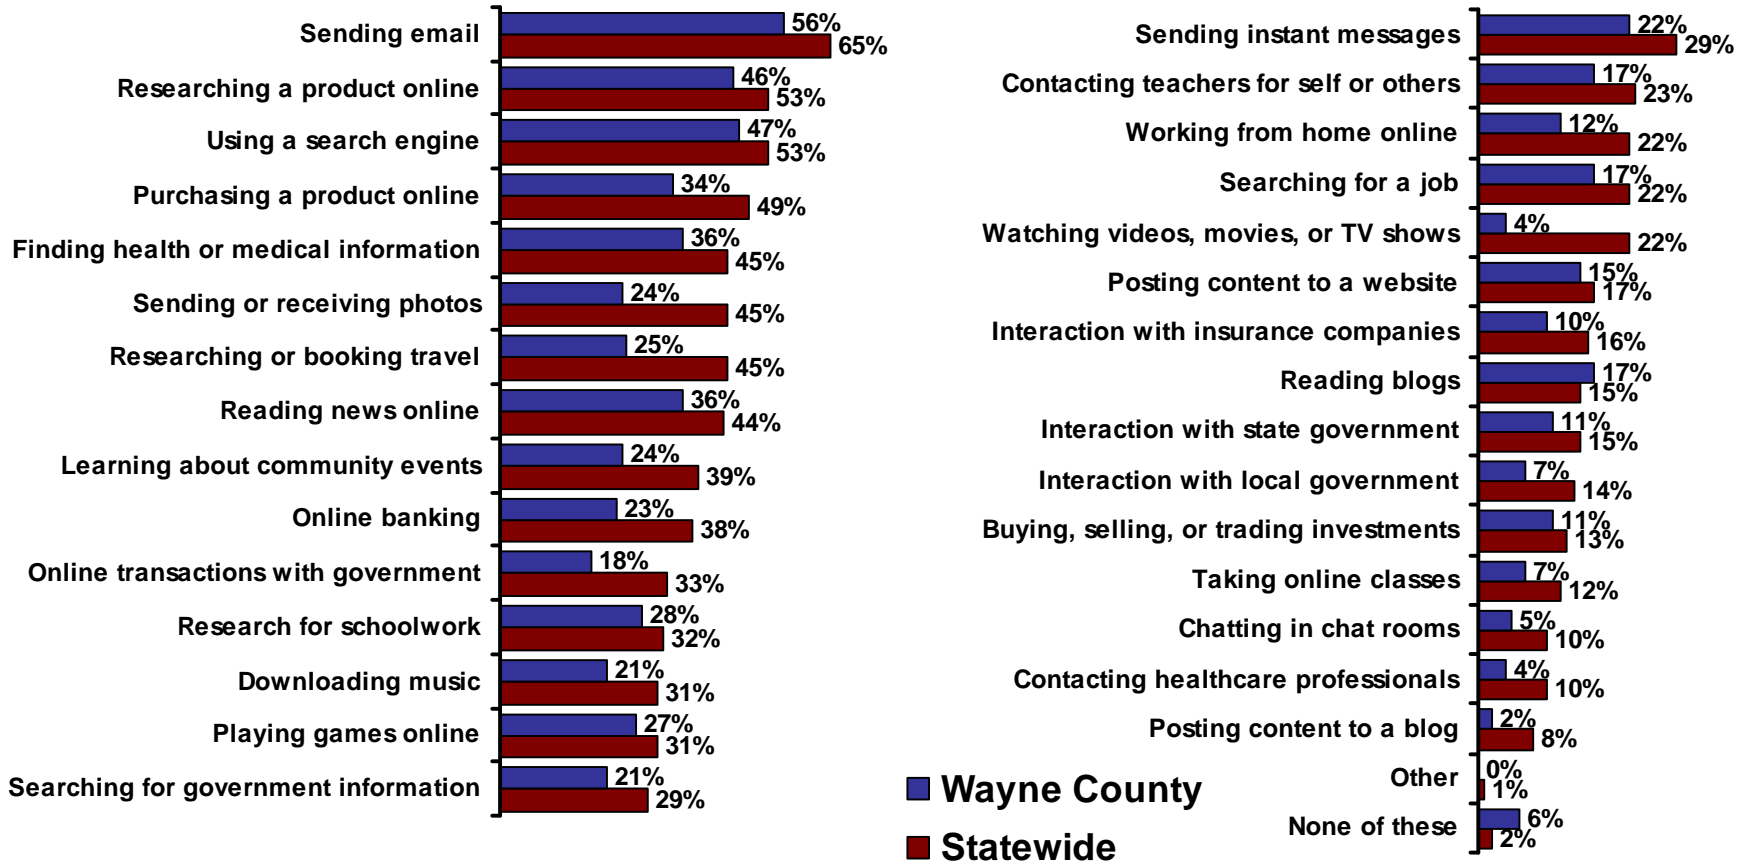

2007 Connected Tennessee Consumer Technology Assessment for Wayne County, Tennessee

Residential Technology Assessment for Wayne County

Percent of residents who have:

(n = 100 Wayne County residents, weighted by age and gender)

Source: 2007 Connected Tennessee Residential Technology Assessment

Internet Applications Used by Wayne County Residents

Percent of residents who access the Internet and say they use the following applications:

Q: Which of the following activities do you conduct on the Internet?
 (n = 66 Wayne County residents who access the Internet, weighted by age and gender)

Source: 2007 Connected Tennessee Residential Technology Assessment

Barriers to Computer Ownership

Why Wayne County residents do not own a computer:

Q: *Why don't you have a computer at home?*

(n = 39 Wayne County residents with no computer at home, weighted by age and gender)