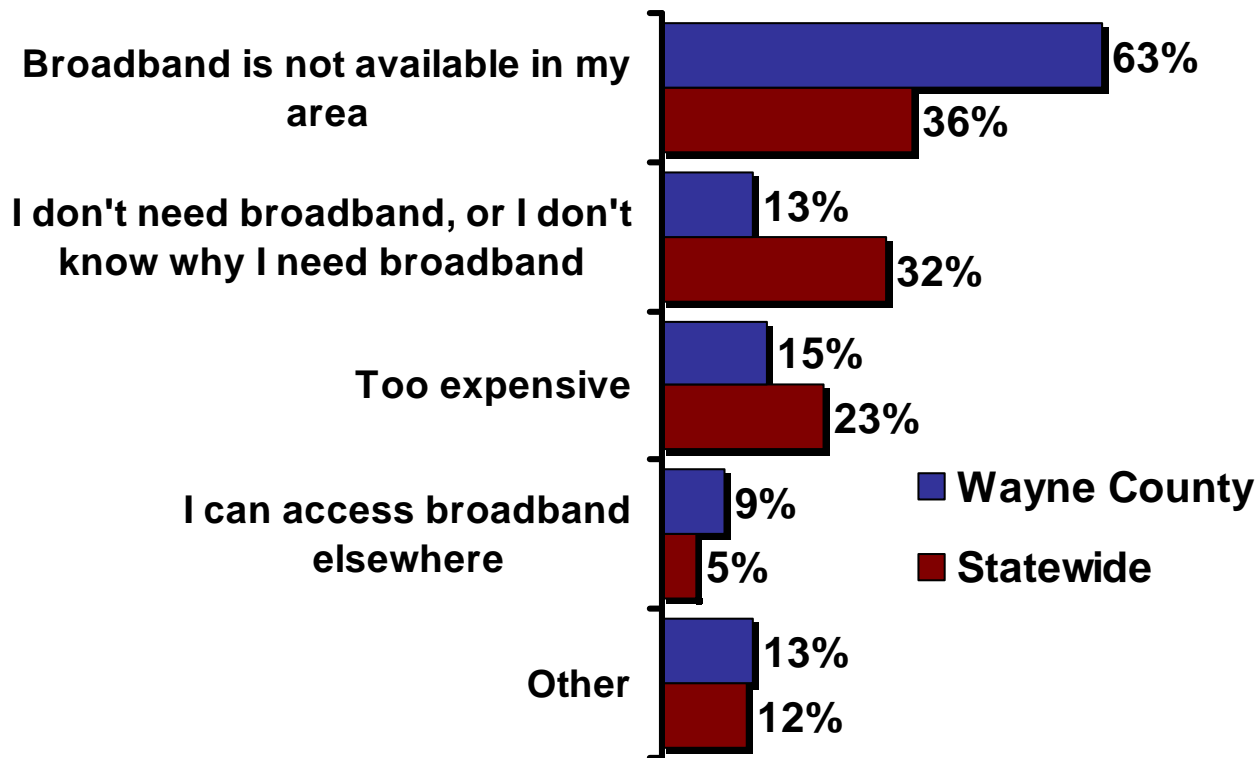

Barriers to Broadband Adoption

Why Wayne County residents with dial-up do not subscribe to broadband:

Q: Why don't you subscribe to broadband Internet service?

(n = 32 Wayne County residents who rely exclusively on dial-up service at home, weighted by age and gender)

© Do Not Copy Without Written Permission

Source: 2007 Connected Tennessee Residential Technology Assessment

www.connectedtennessee.org