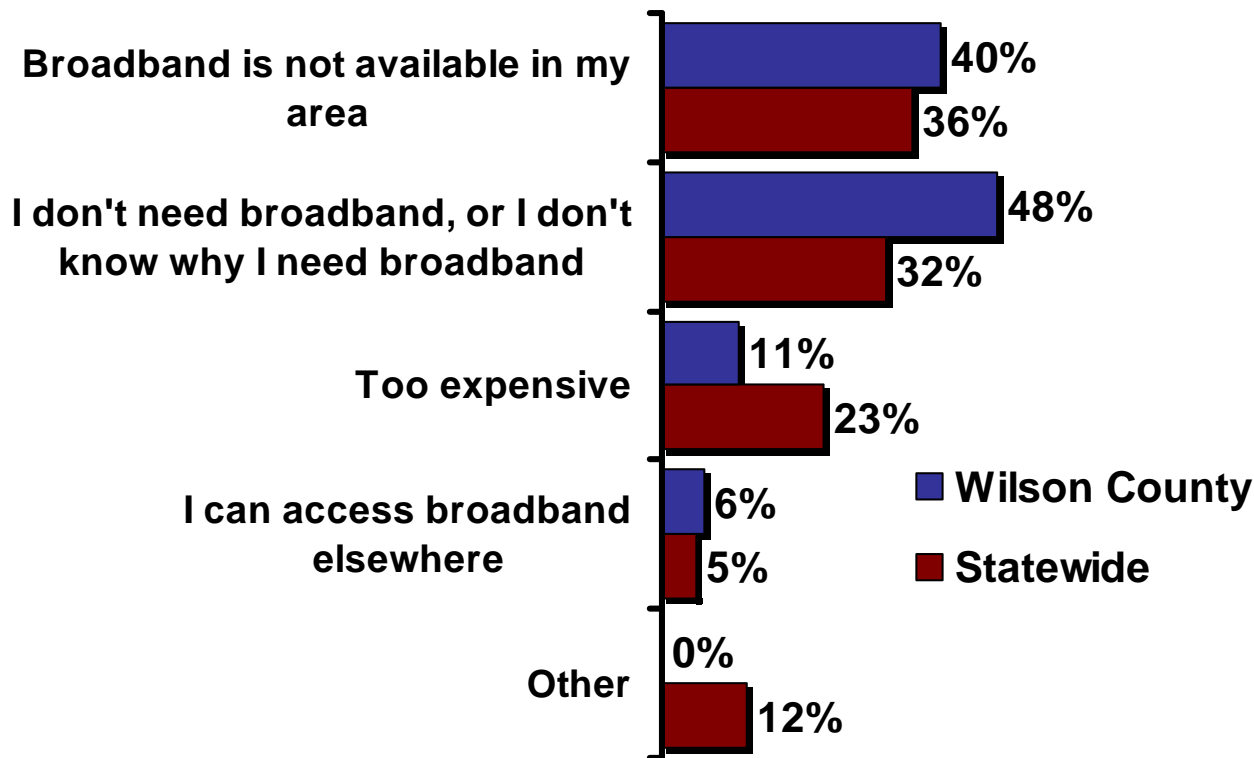

Barriers to Broadband Adoption

Why Wilson County residents with dial-up do not subscribe to broadband:

Q: Why don't you subscribe to broadband Internet service?

(n = 18 Wilson County residents who rely exclusively on dial-up service at home, weighted by age and gender)

© Do Not Copy Without Written Permission

Source: 2007 Connected Tennessee Residential Technology Assessment

www.connectedtennessee.org