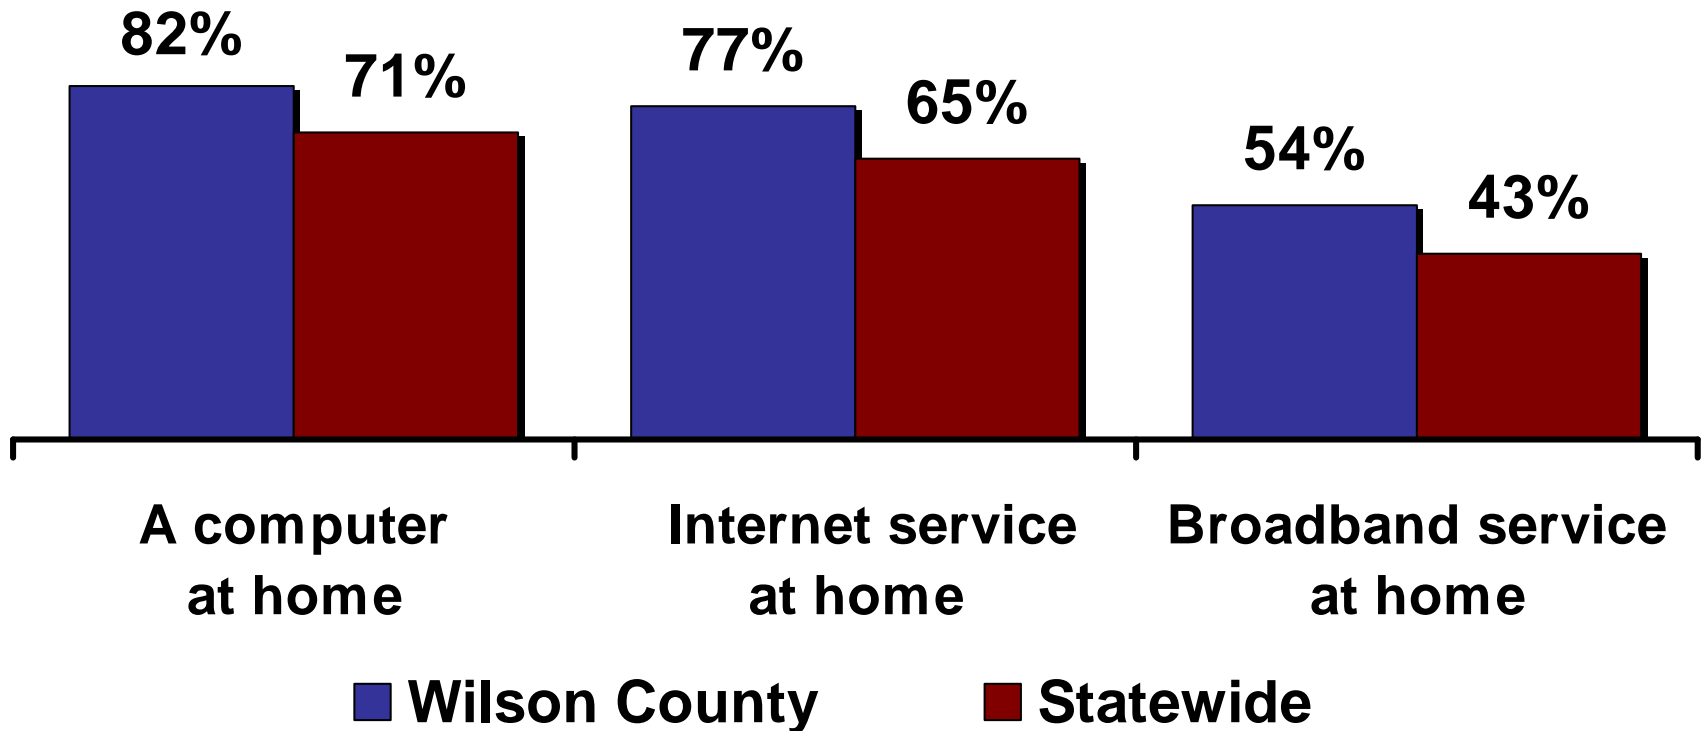

2007 Connected Tennessee Consumer Technology Assessment for Wilson County, Tennessee

Residential Technology Assessment for Wilson County

Percent of residents who have:

(n = 100 Wilson County residents, weighted by age and gender)

Source: 2007 Connected Tennessee Residential Technology Assessment

Internet Applications Used by Wilson County Residents

Percent of residents who access the Internet and say they use the following applications:

Q: Which of the following activities do you conduct on the Internet? (n = 81 Wilson County residents who access the Internet, weighted by age and gender)

Source: 2007 Connected Tennessee Residential Technology Assessment