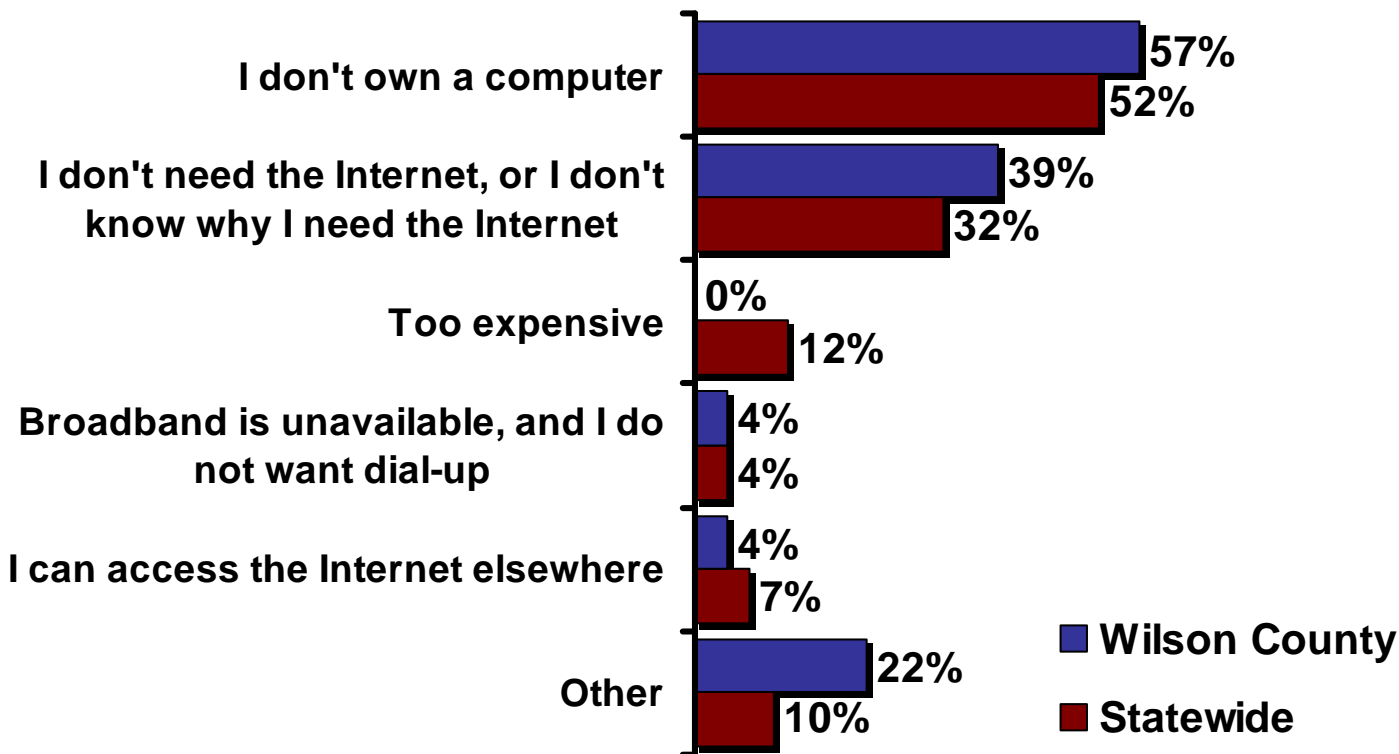

Q: Which of the following activities do you conduct on the Internet? (n = 81 Wilson County residents who access the Internet, weighted by age and gender)

Source: 2007 Connected Tennessee Residential Technology Assessment

Barriers to Computer Ownership

Why Wilson County residents do not own a computer:

Q: Why don't you have a computer at home?

(n = 18 Wilson County residents with no computer at home, weighted by age and gender)

© Do Not Copy Without Written Permission

Source: 2007 Connected Tennessee Residential Technology Assessment

www.connectedtennessee.org

Barriers to Internet Adoption

Why Wilson County residents do not have an Internet connection at home: