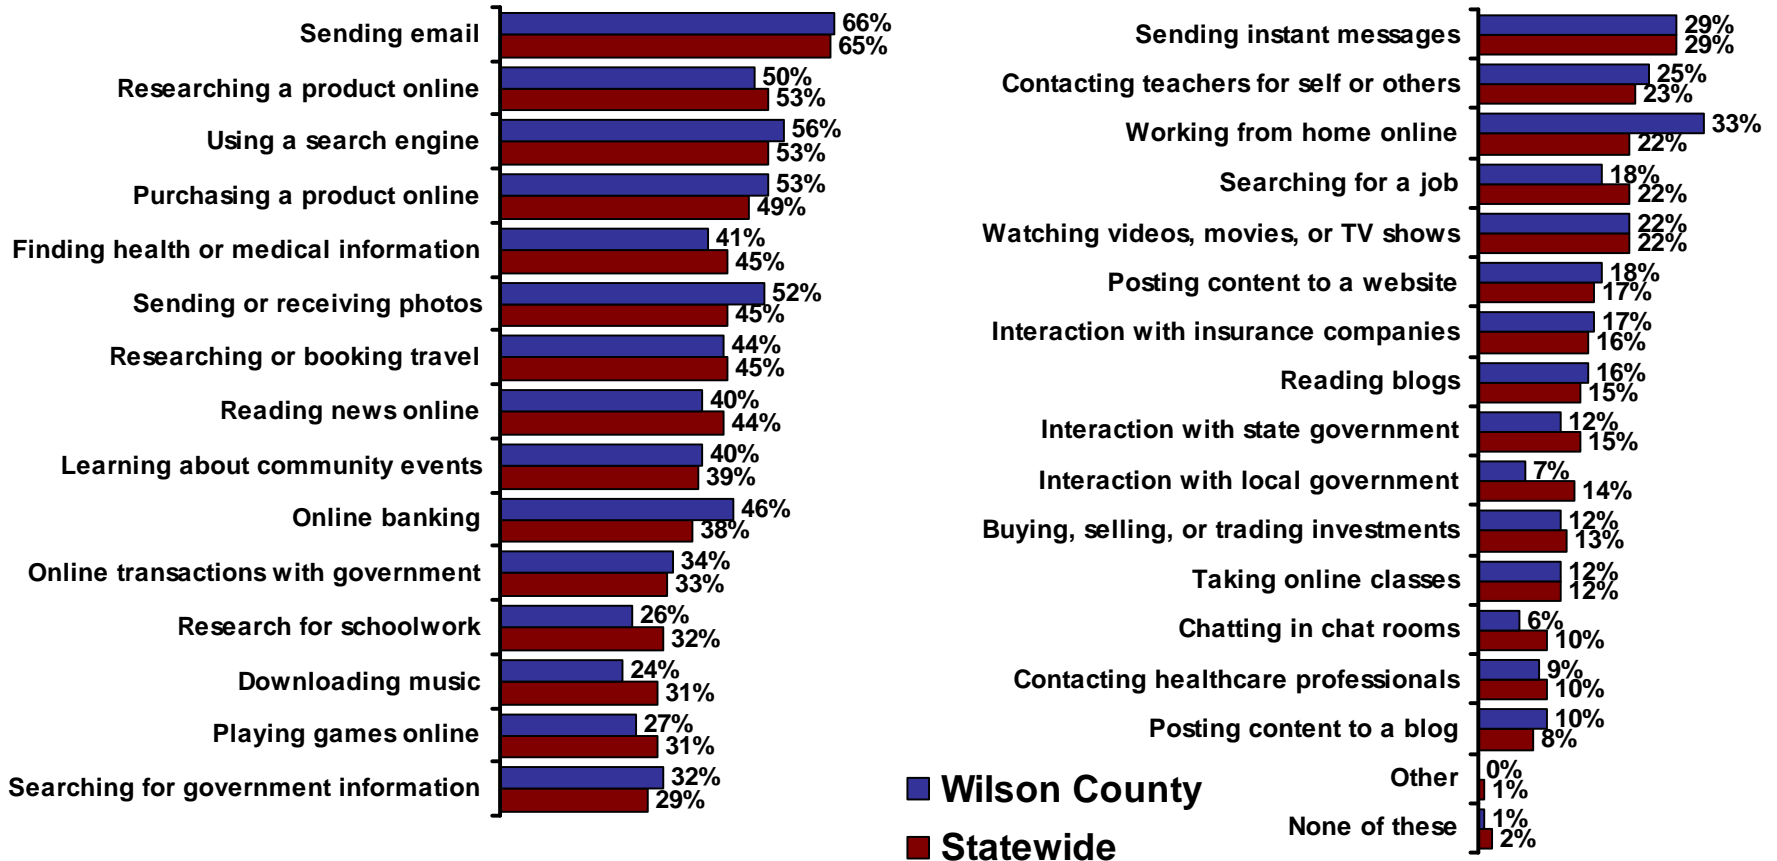

2007 Connected Tennessee Consumer Technology Assessment for Wilson County, Tennessee

Residential Technology Assessment for Wilson County

Percent of residents who have:

(n = 100 Wilson County residents, weighted by age and gender)

Source: 2007 Connected Tennessee Residential Technology Assessment

Internet Applications Used by Wilson County Residents

Percent of residents who access the Internet and say they use the following applications:

Q: Which of the following activities do you conduct on the Internet? (n = 81 Wilson County residents who access the Internet, weighted by age and gender)

Source: 2007 Connected Tennessee Residential Technology Assessment

Barriers to Computer Ownership

Why Wilson County residents do not own a computer:

Q: Why don't you have a computer at home?

(n = 18 Wilson County residents with no computer at home, weighted by age and gender)