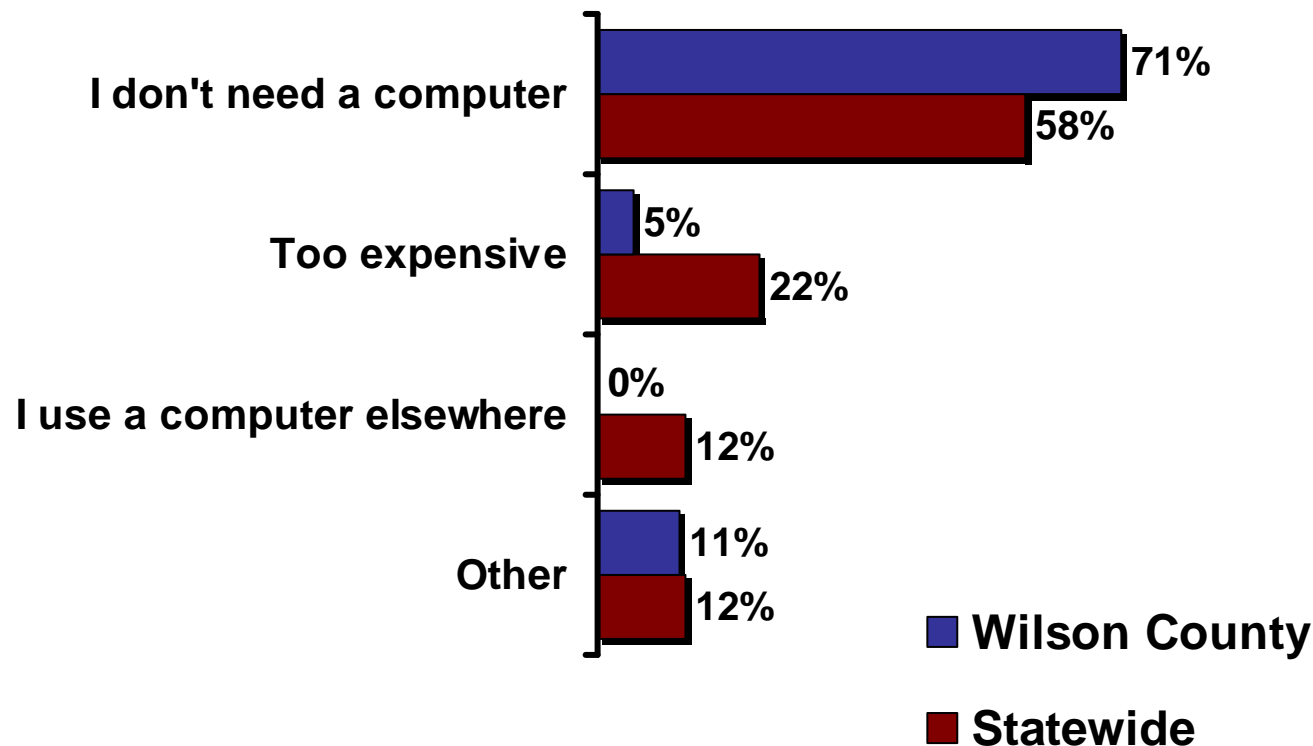

Barriers to Computer Ownership

Why Wilson County residents do not own a computer:

Q: Why don't you have a computer at home?

(n = 18 Wilson County residents with no computer at home, weighted by age and gender)

© Do Not Copy Without Written Permission

Source: 2007 Connected Tennessee Residential Technology Assessment

www.connectedtennessee.org