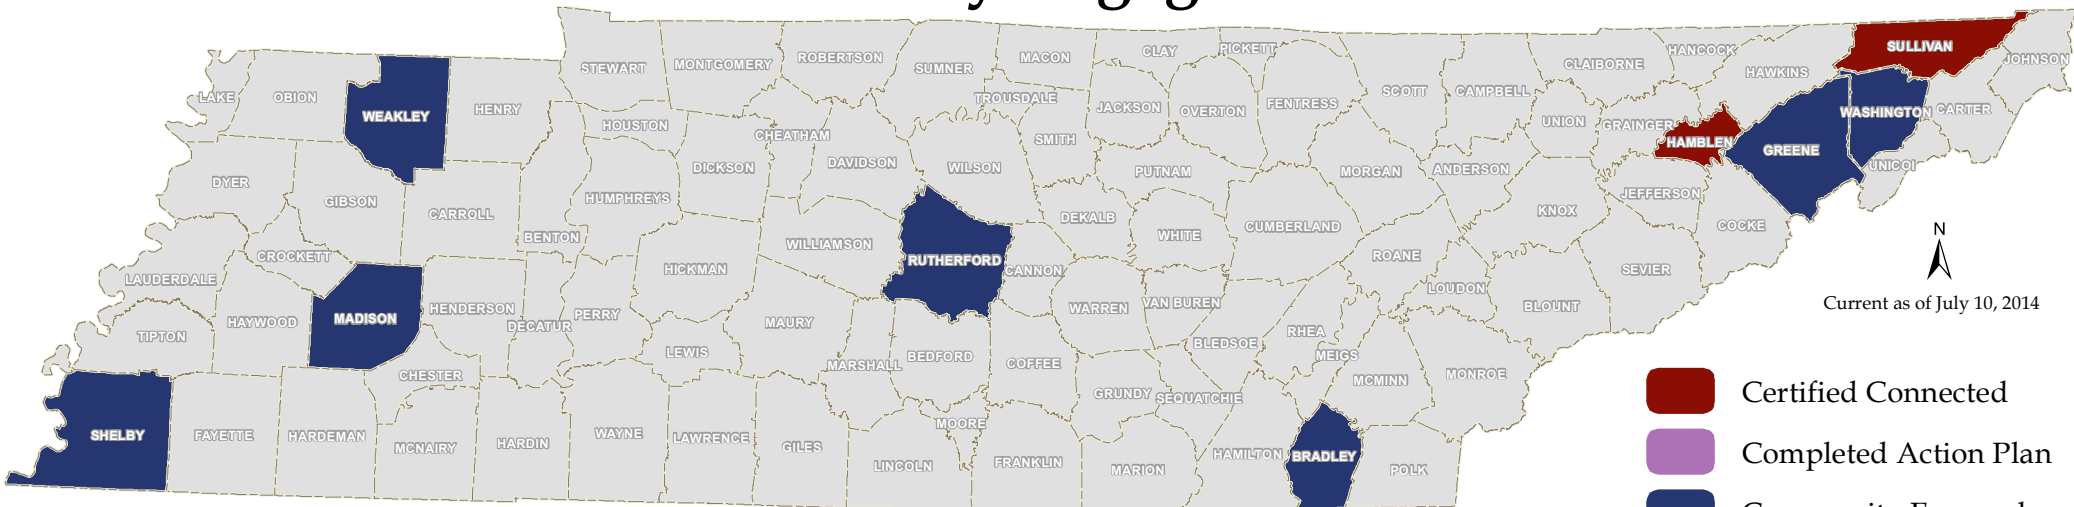

Community Engagement Status

Current as of July 10, 2014

- Certified Connected
- Completed Action Plan
- Community Engaged
- No Project Launched